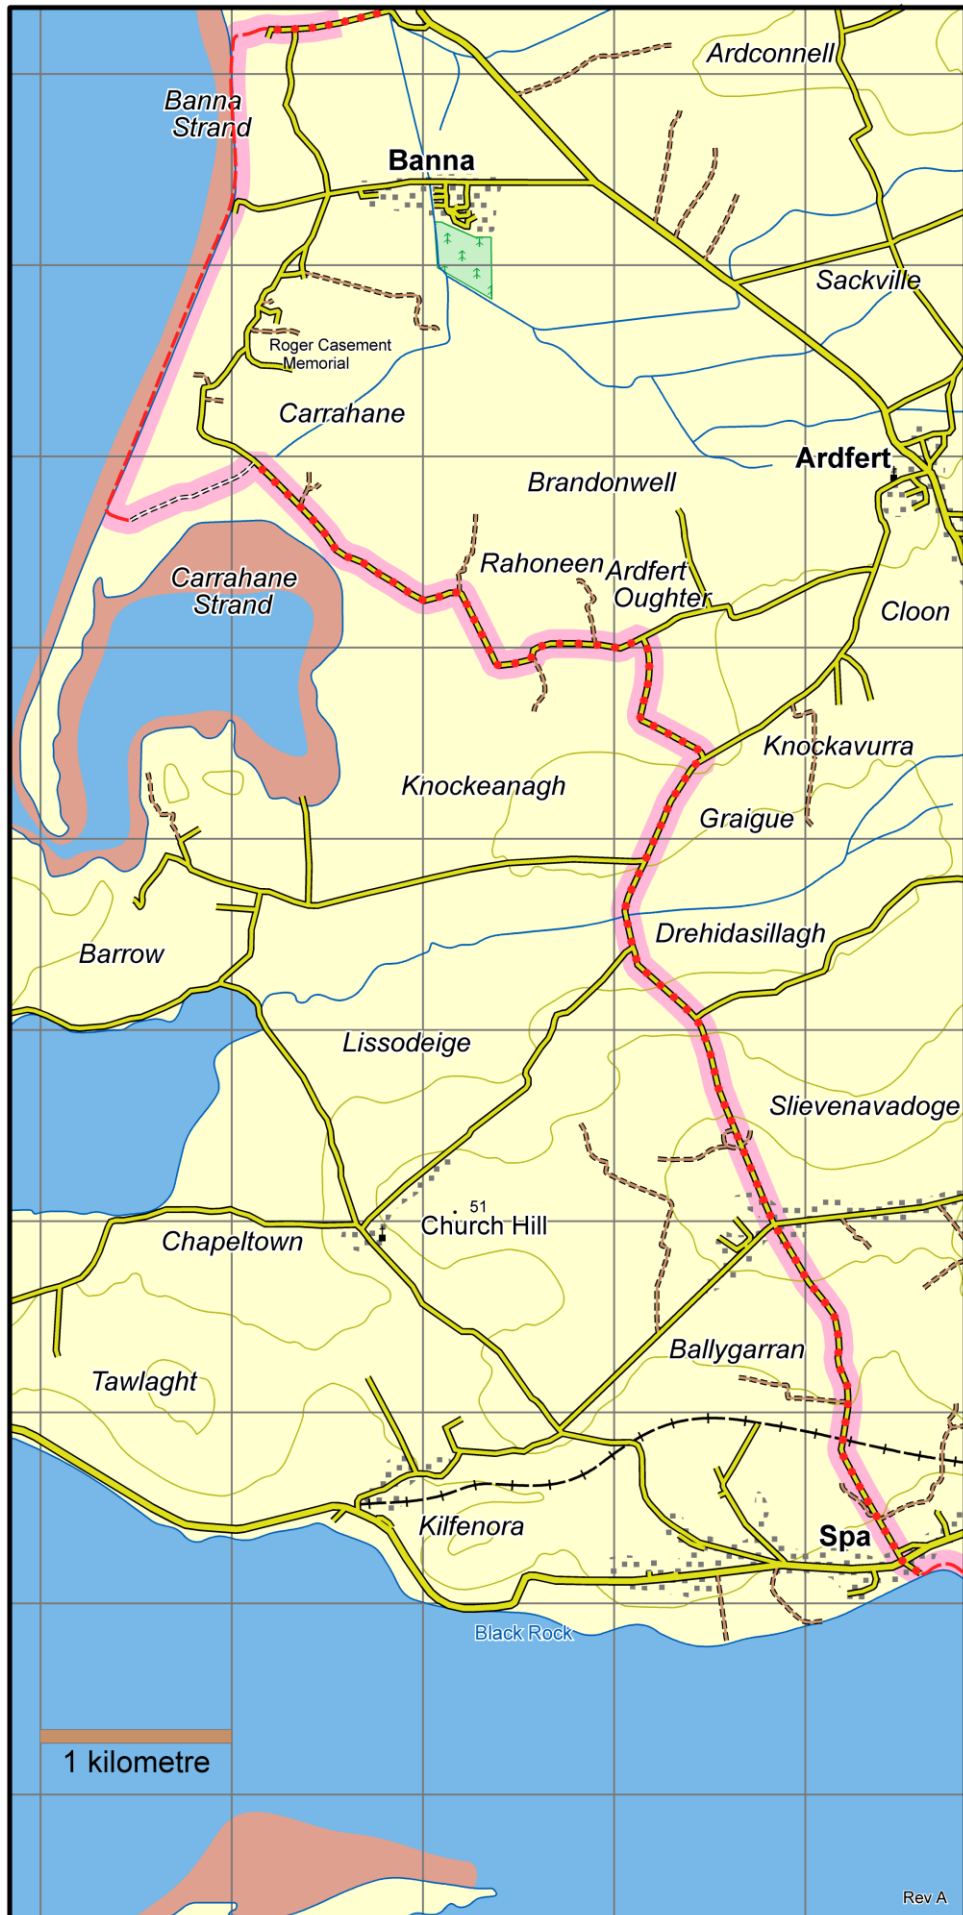

North Kerry Way

Map 2 : Spa to Banna

This map is made available from Sport Ireland – National Trails Office, produced by EastWest mapping. The map is intended for personal use only and should not be modified, republished or transmitted in any form without the permission of Sport Ireland’s National Trails Office. The representation of a track or path on this map does not indicate a right of way. The map includes Ordnance Survey Ireland data made available for display under Permit No. 8658. (c) Ordnance Survey Ireland / Government of Ireland.