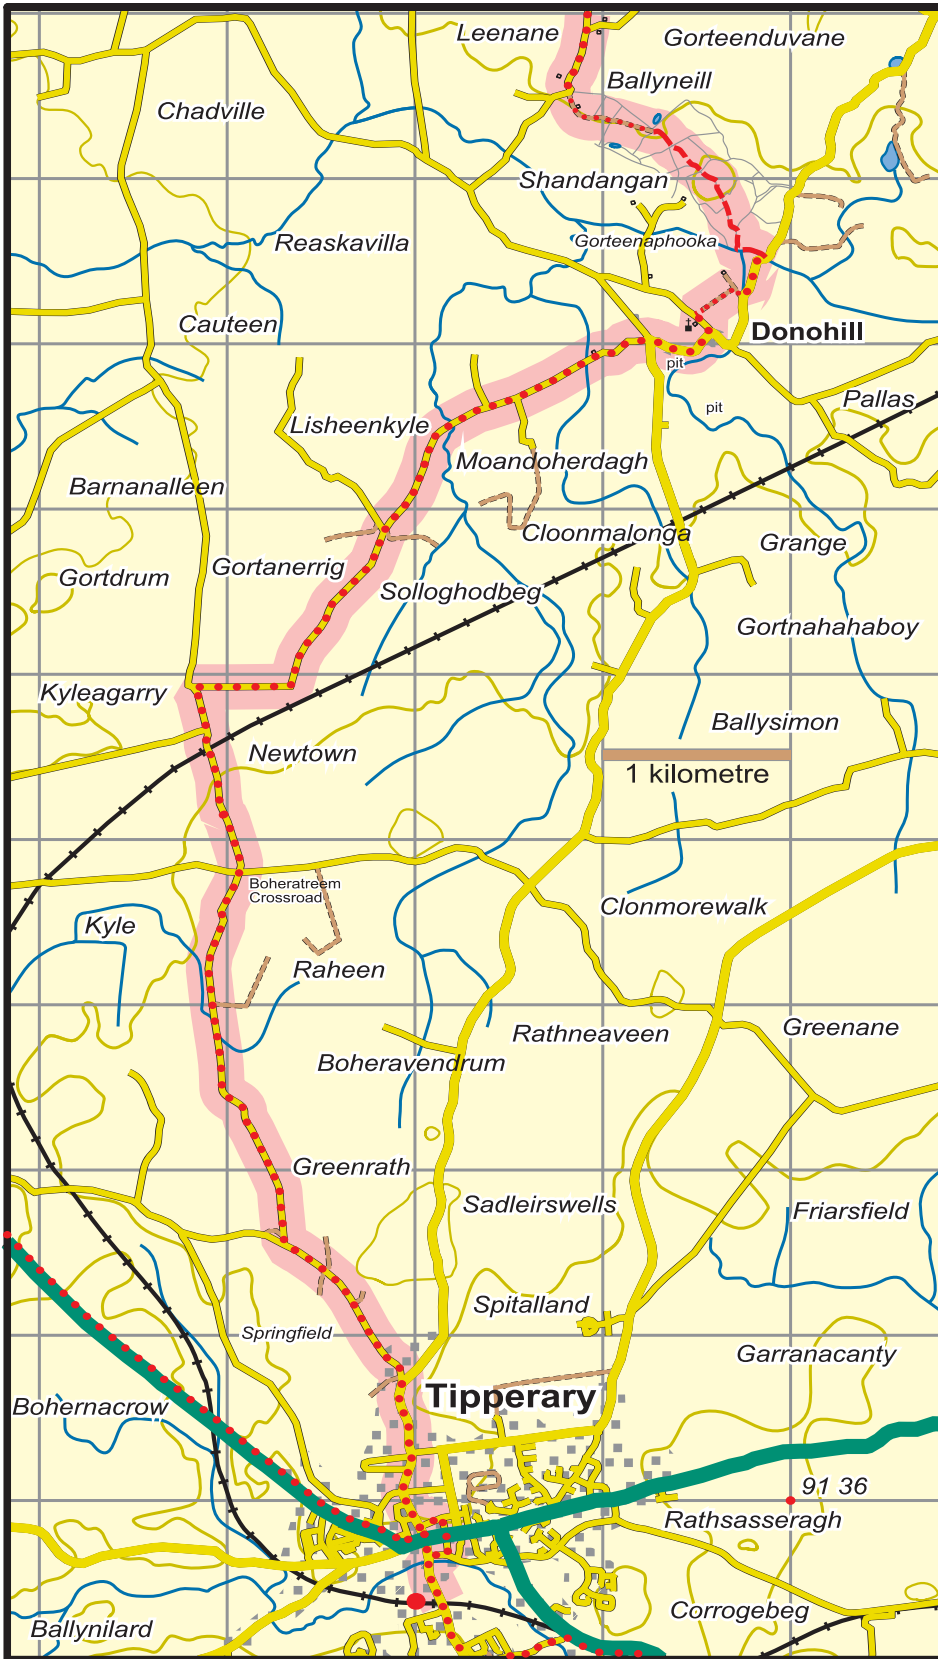

Multeen Way : Map 3 Ballyneill to Tipperary

	National Road
	Main Road
	Minor Road
	Forest/ Dirt Road
	Track
	Rough Path/ No path
	Major power line
	Railway
	County boundary
	Cliff - impassable/small
	Forest - conifer/deciduous
	Car Park
	Church

The National Trails Office encourages trail users to apply the Leave No Trace principles:

1. Plan ahead and prepare
2. Be considerate of others
3. Respect farm animals and wildlife
4. Travel and camp on durable ground
5. Leave what you find
6. Dispose of waste properly
7. Minimise the affects of fire