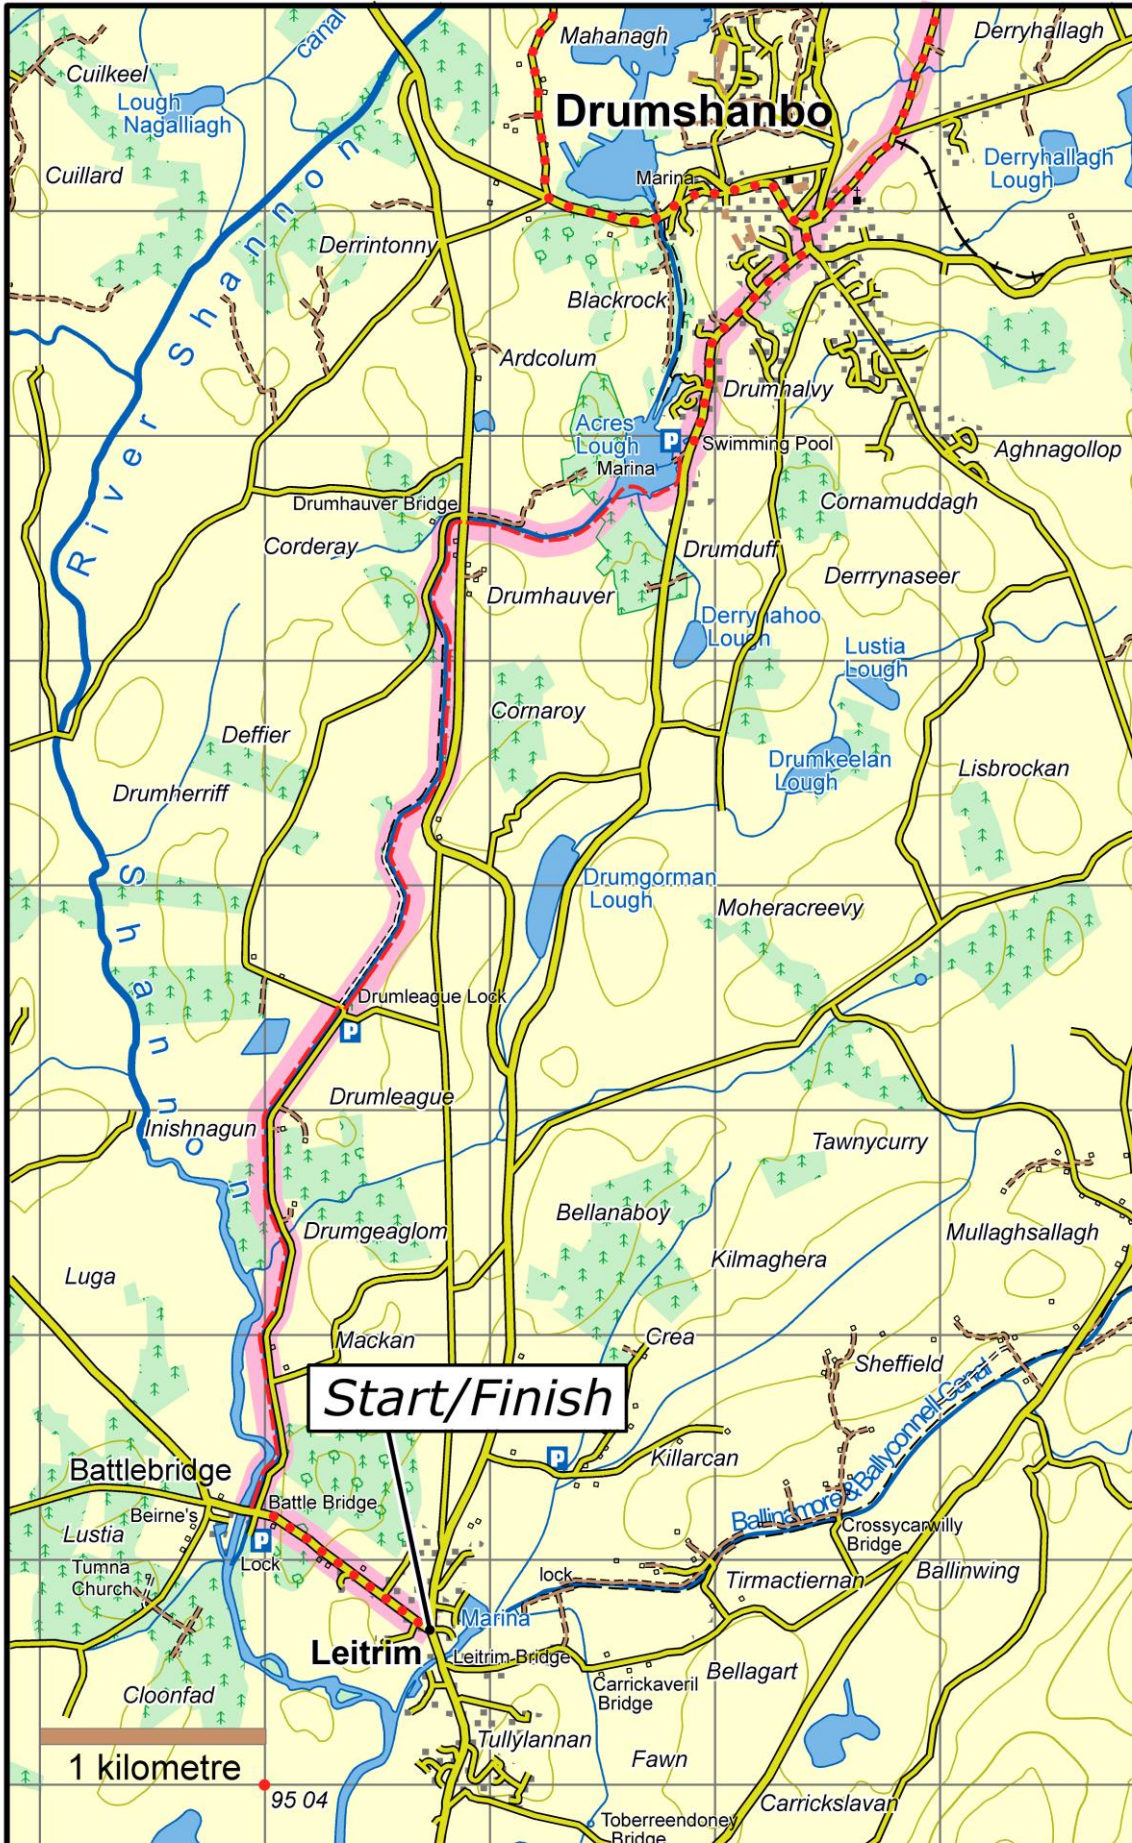

Leitrim Way : Map 1

Leitrim to Drumshanbo

This map is made available from Sport Ireland Trails, produced by EastWest mapping. The map is intended for personal use only and should not be modified, republished or transmitted in any form without the permission of Sport Ireland Trails. The representation of a track or path on this map does not indicate a right of way.