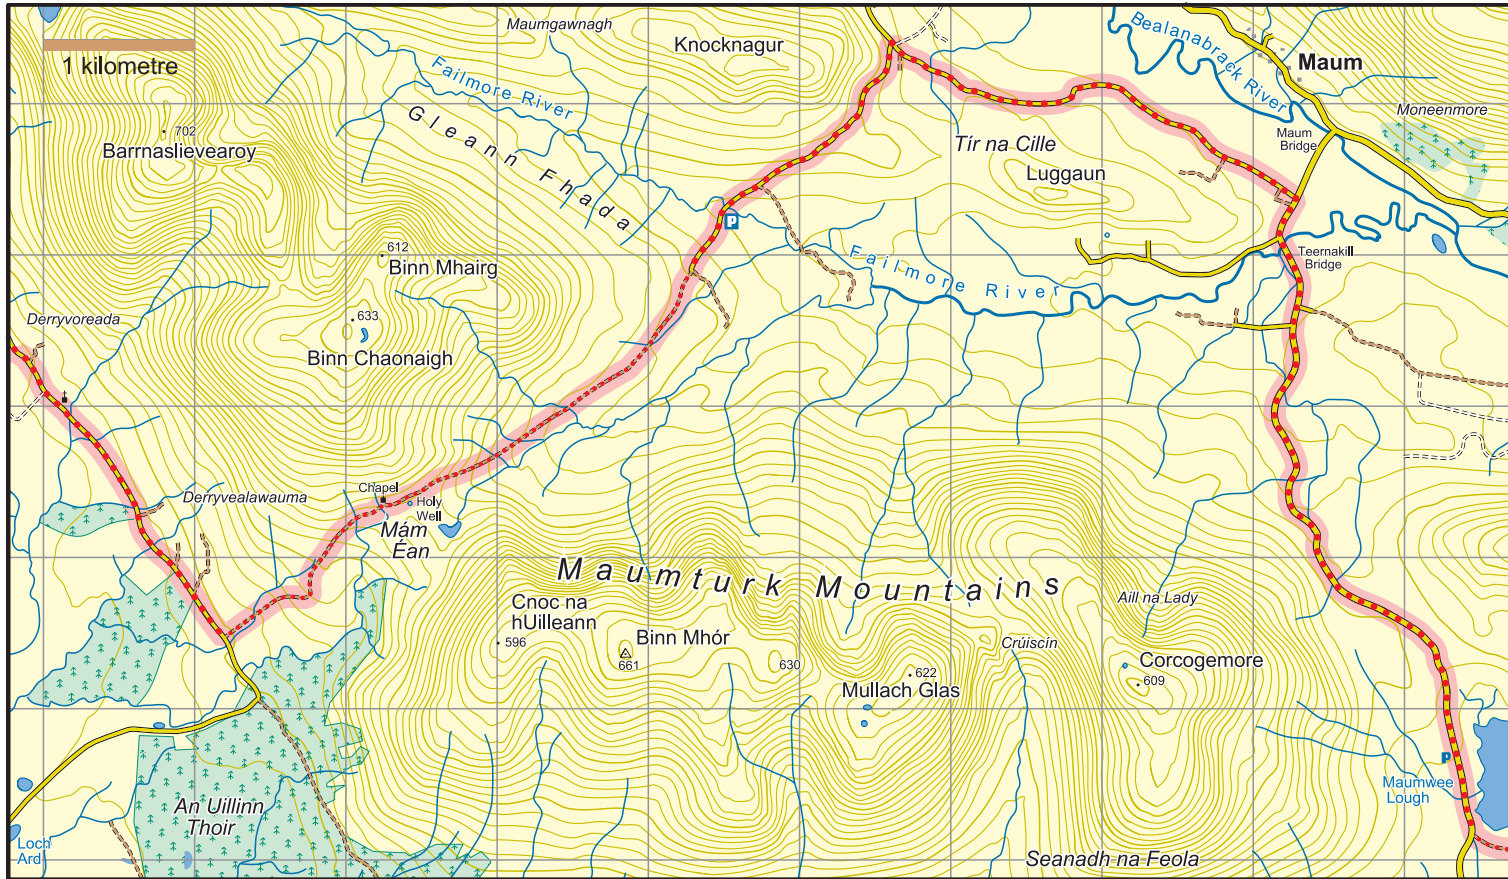

# Western Way (Galway) : Map 3 Maumwee to Mám Éan

	National Road
	Main Road
	Minor Road
	Forest/ Dirt Road
	Track
	Rough Path/ No path
	Major power line
	Railway
	County boundary
	Cliff - impassable/small
	Forest - conifer/deciduous
	Car Park
	Church

The National Trails Office encourages trail users to apply the Leave No Trace principles:

1. Plan ahead and prepare
2. Be considerate of others
3. Respect farm animals and wildlife
4. Travel and camp on durable ground
5. Leave what you find
6. Dispose of waste properly
7. Minimise the affects of fire