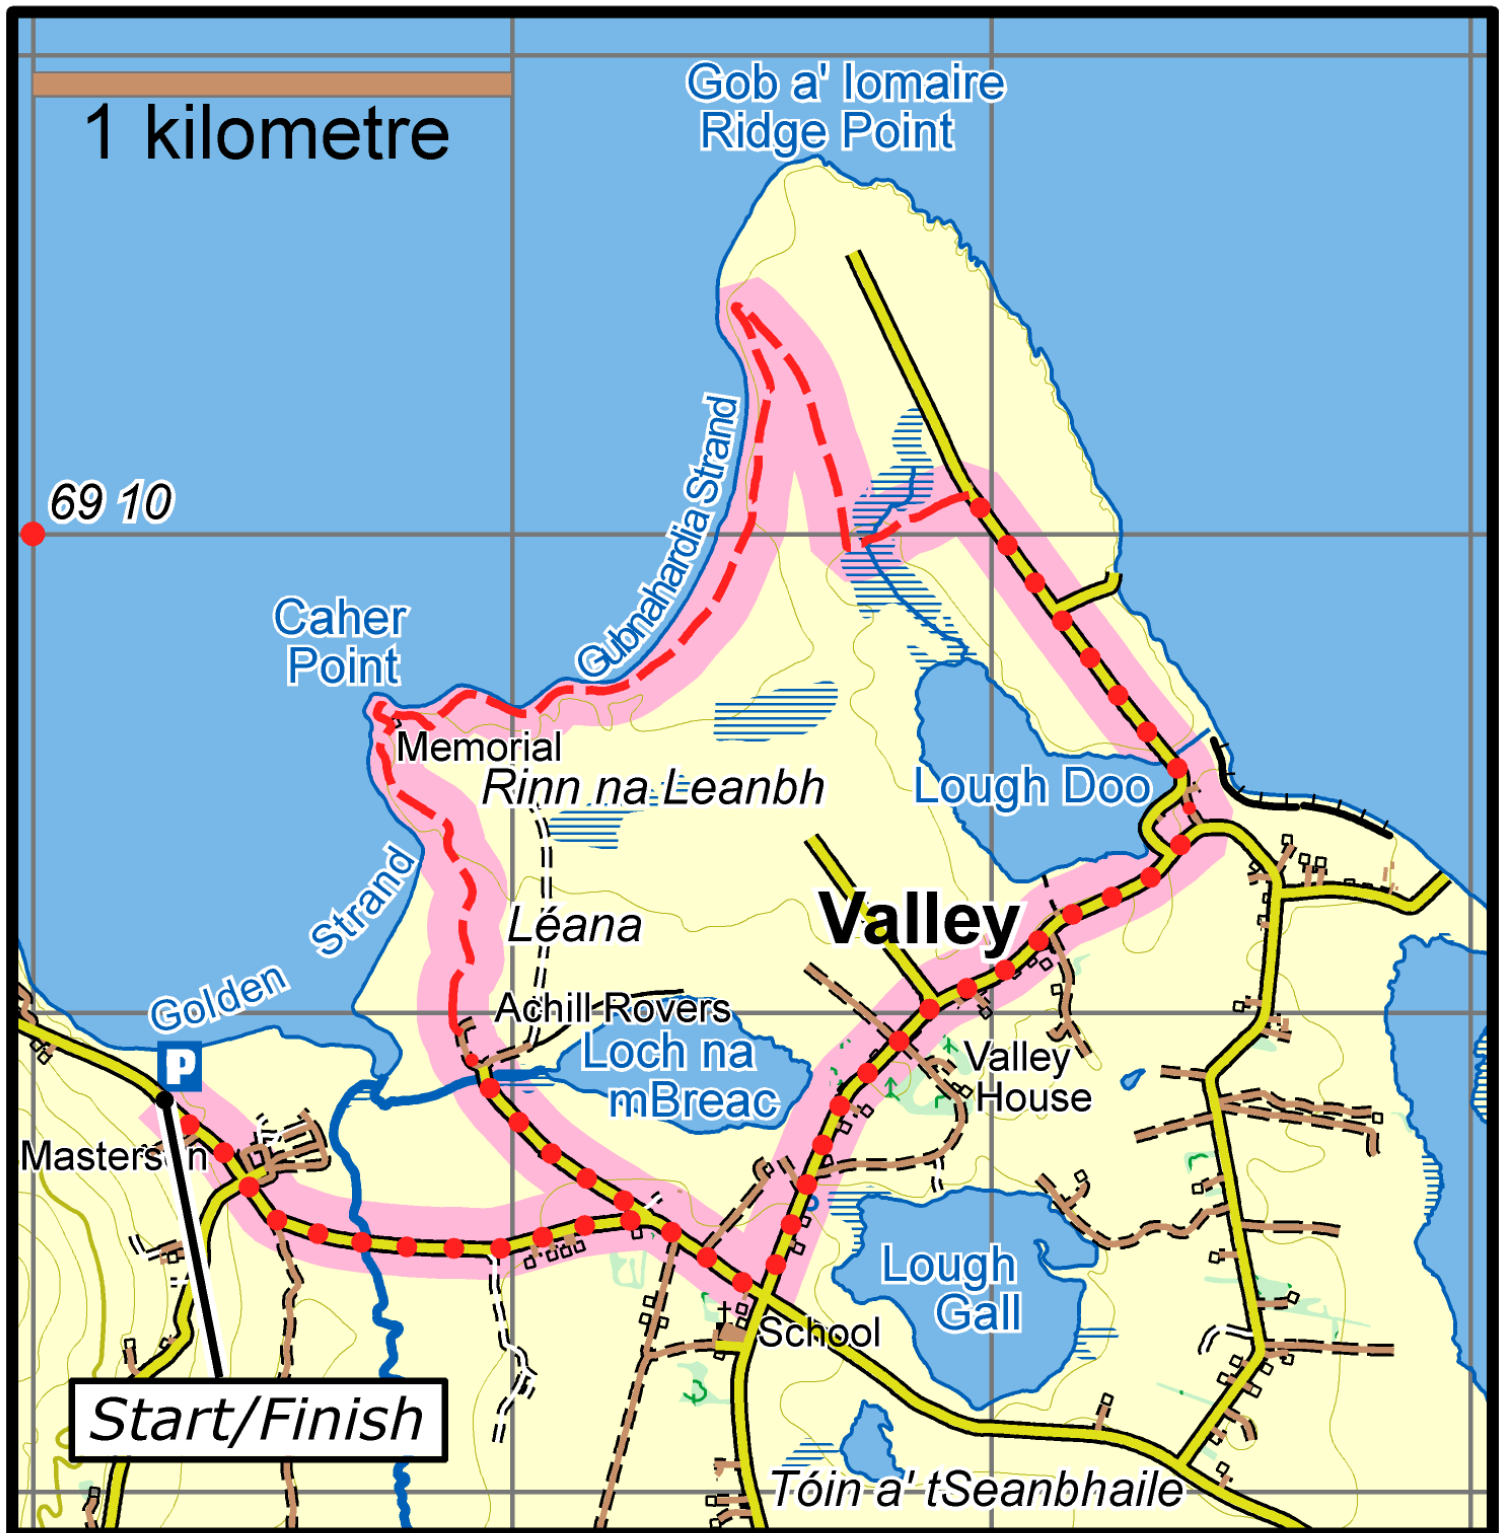

# Slí Tóin a' tSeanbhaile

This map is made available from Sport Ireland Trails, produced by EastWest mapping. The map is intended for personal use only and should not be modified, republished or transmitted in any form without the permission of Sport Ireland Trails. The representation of a track or path on this map does not indicate a right of way.