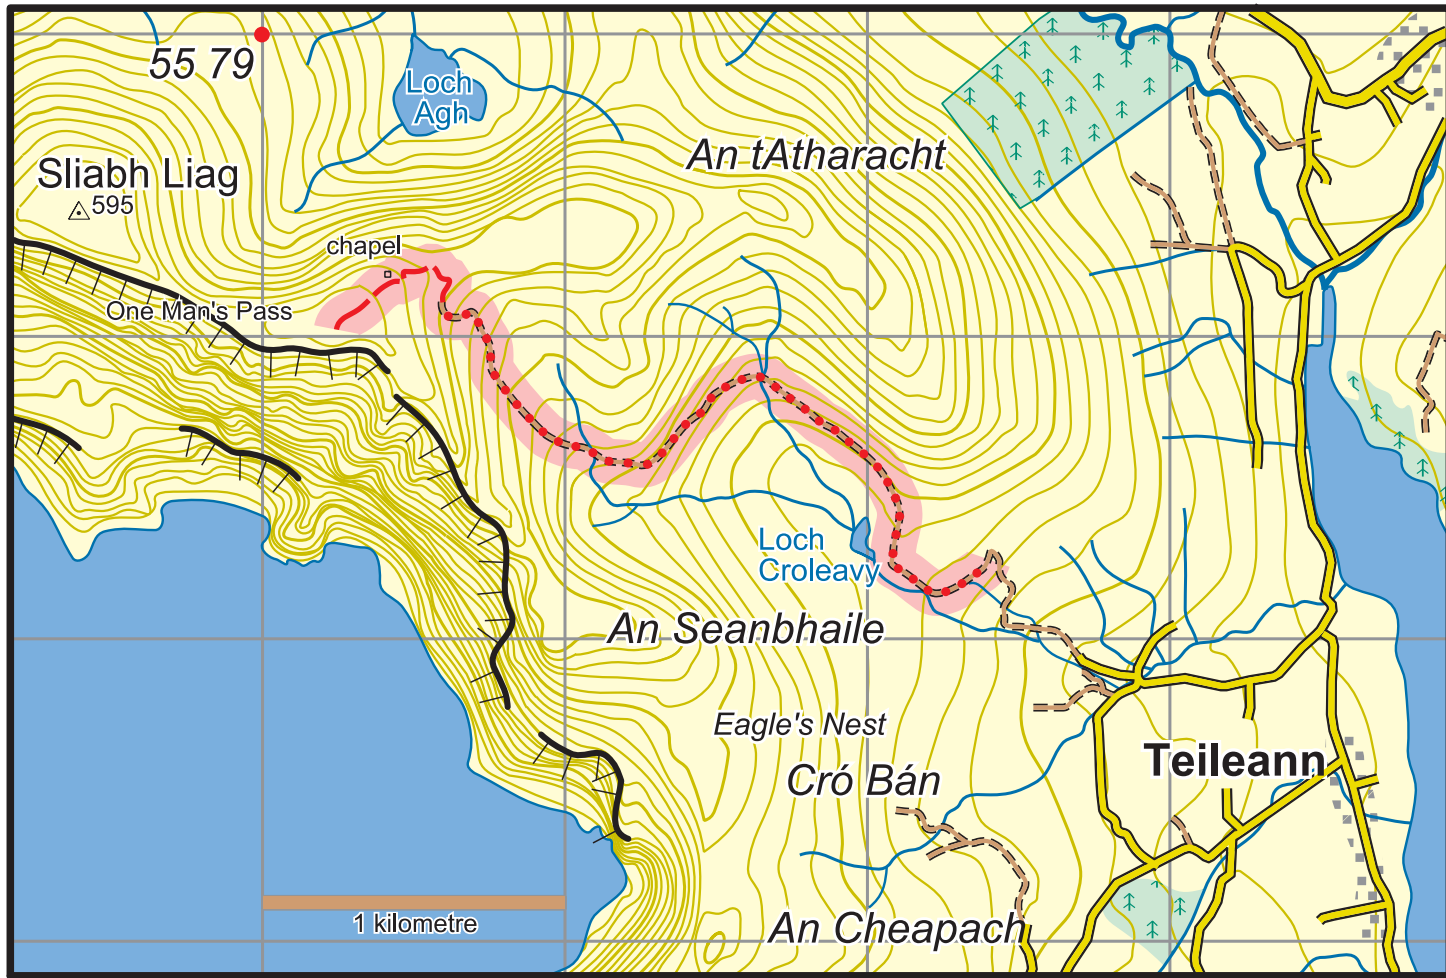

# Sliabh Liag Pilgrim Path

	National Road
	Main Road
	Minor Road
	Forest/ Dirt Road
	Track
	Rough Path/ No path
	Major power line
	Railway
	County boundary
	Cliff - impassable/small
	Forest - conifer/deciduous
	Car Park
	Church

The National Trails Office encourages trail users to apply the Leave No Trace principles:

1. Plan ahead and prepare
2. Be considerate of others
3. Respect farm animals and wildlife
4. Travel and camp on durable ground
5. Leave what you find
6. Dispose of waste properly
7. Minimise the affects of fire