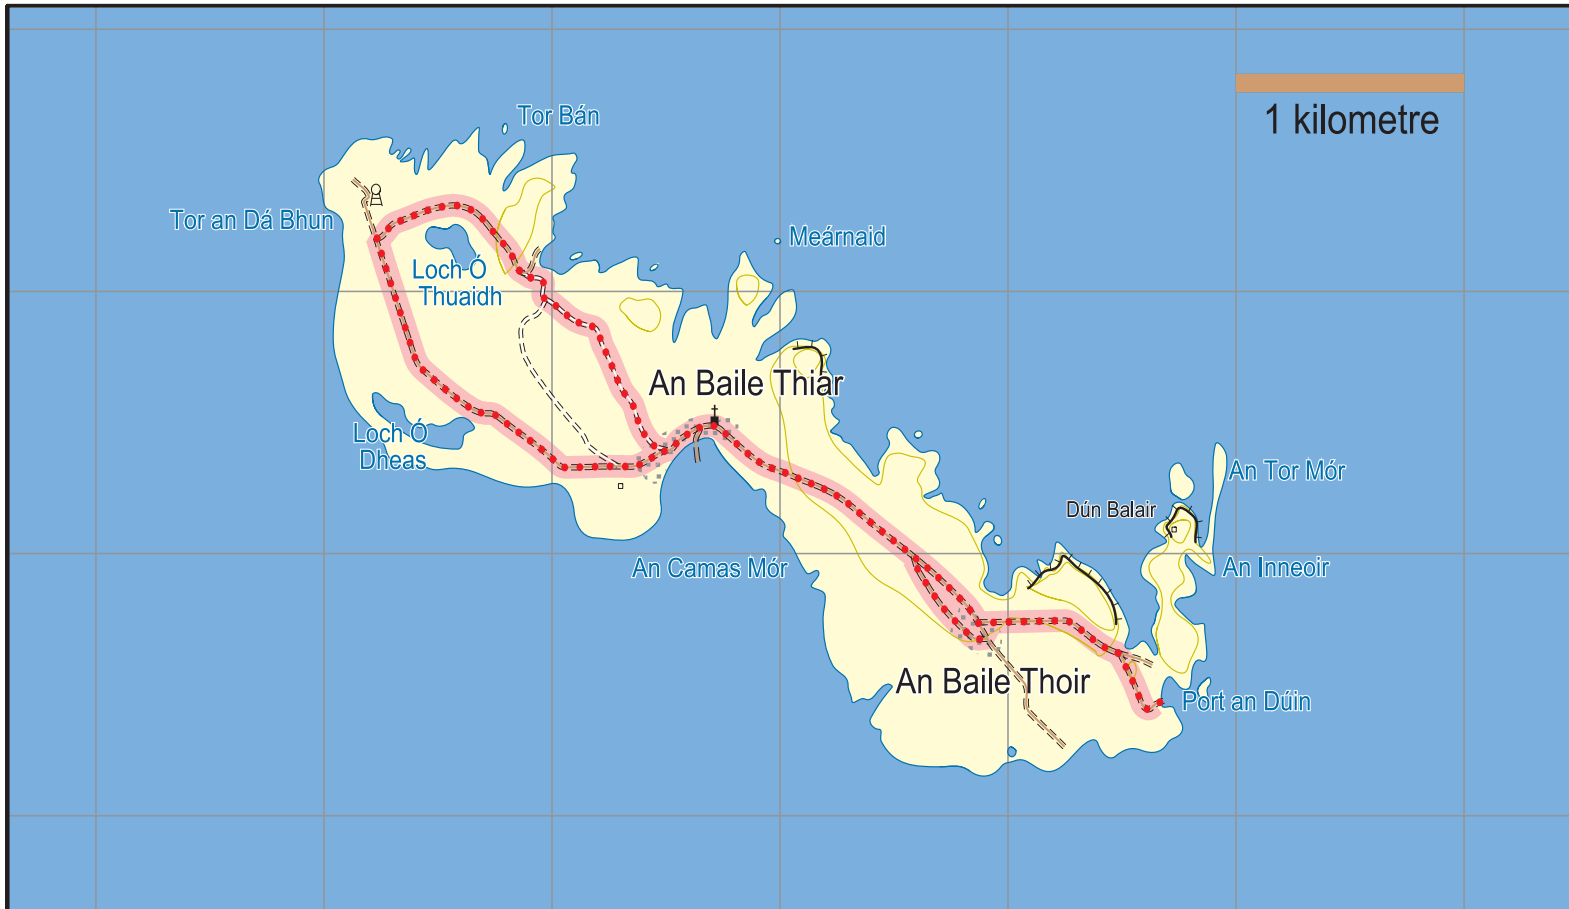

Slí Thoraí : Map 1 Oileáin Toraigh

	National Road
	Main Road
	Minor Road
	Forest/ Dirt Road
	Track
	Rough Path/ No path
	Major power line
	Railway
	County boundary
	Cliff - impassable/small
	Forest - conifer/deciduous
	Car Park
	Church

The National Trails Office encourages trail users to apply the Leave No Trace principles:

1. Plan ahead and prepare
2. Be considerate of others
3. Respect farm animals and wildlife
4. Travel and camp on durable ground
5. Leave what you find
6. Dispose of waste properly
7. Minimise the affects of fire