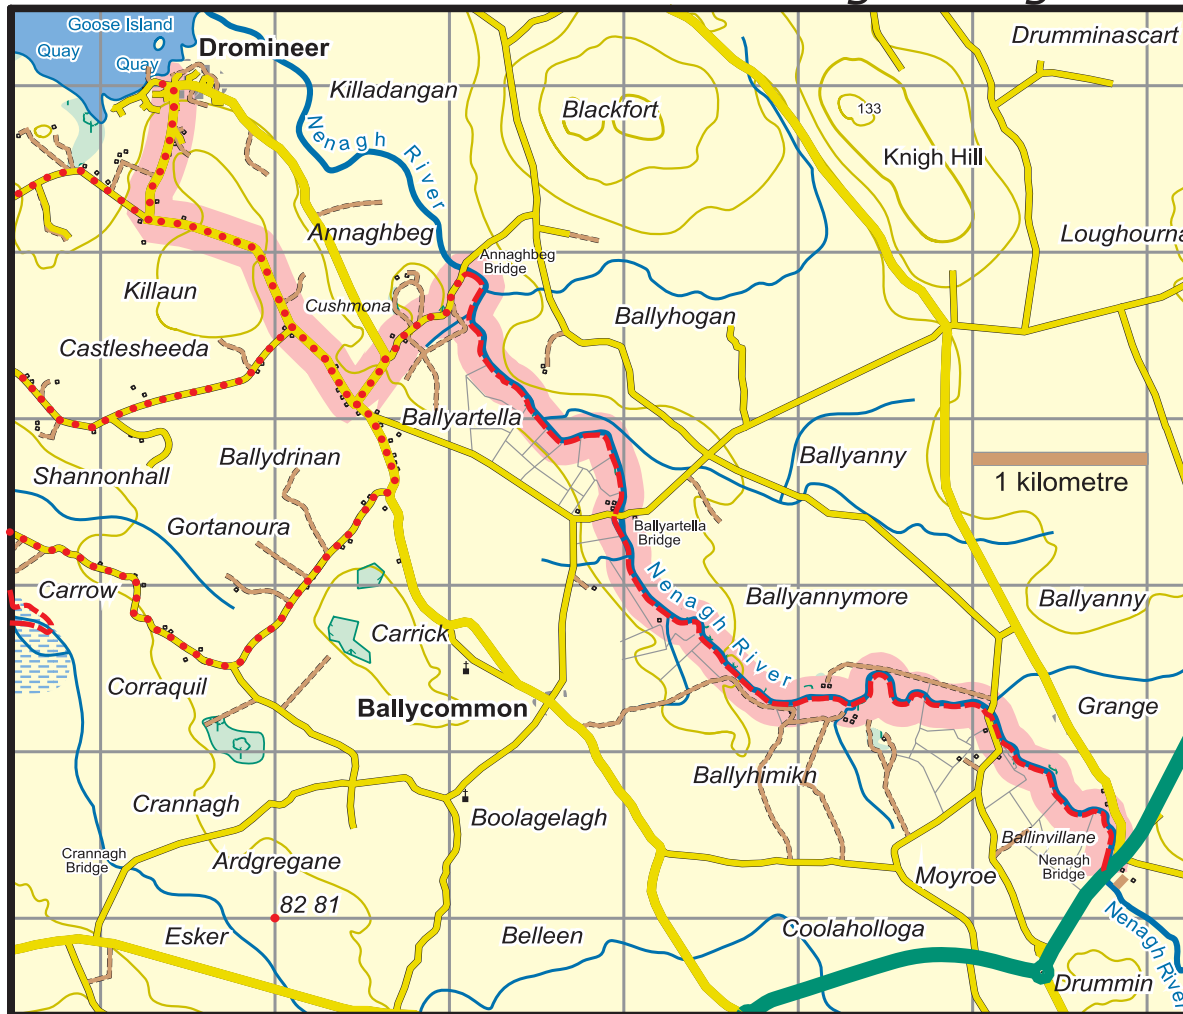

Slí Eala : Dromineer to Nenagh Bridge

The National Trails Office encourages trail users to apply the Leave No Trace principles:

1. Plan ahead and prepare
2. Be considerate of others
3. Respect farm animals and wildlife
4. Travel and camp on durable ground
5. Leave what you find
6. Dispose of waste properly
7. Minimise the affects of fire