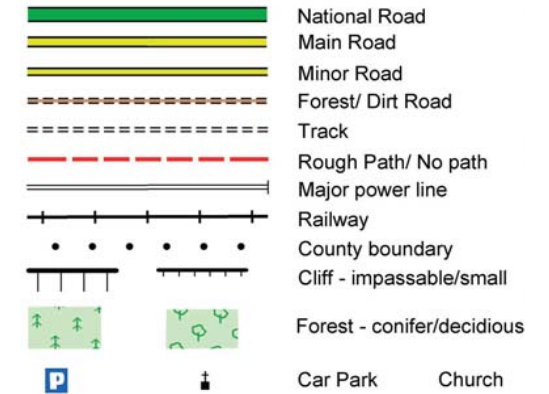

Slí Eala : Dromineer to Nenagh Bridge

The National Trails Office encourages trail users to apply the Leave No Trace principles:

1. Plan ahead and prepare
2. Be considerate of others
3. Respect farm animals and wildlife
4. Travel and camp on durable ground
5. Leave what you find
6. Dispose of waste properly
7. Minimise the affects of fire