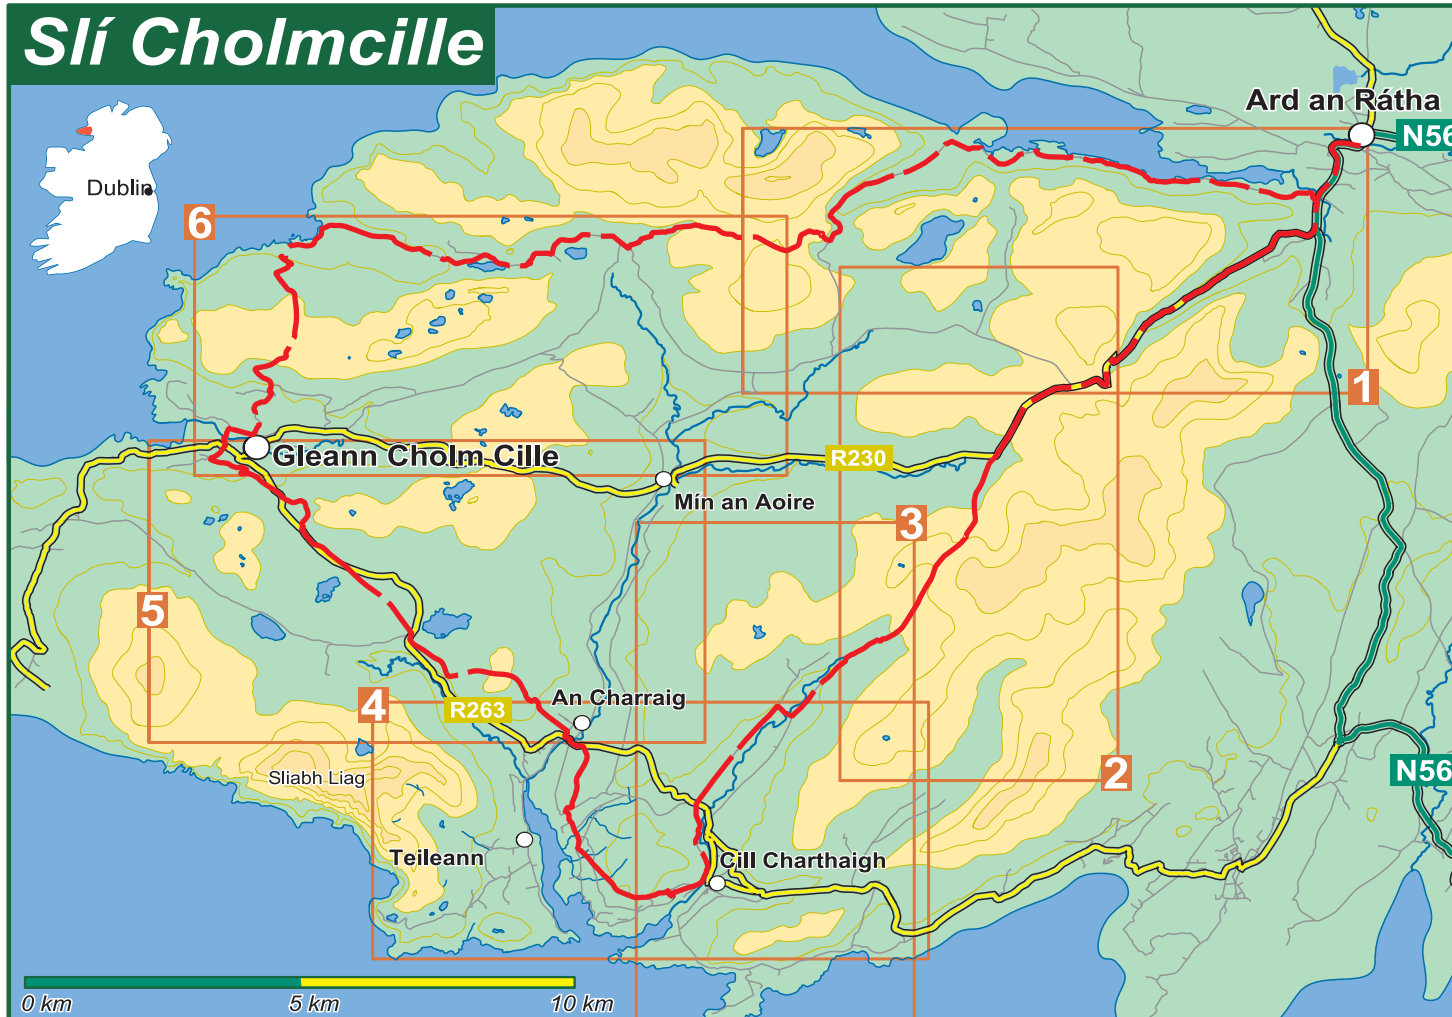

Slí Cholmhcille

The National Trails Office encourages trail users to apply the Leave No Trace principles:

1. Plan ahead and prepare
2. Be considerate of others
3. Respect farm animals and wildlife
4. Travel and camp on durable ground
5. Leave what you find
6. Dispose of waste properly
7. Minimise the affects of fire