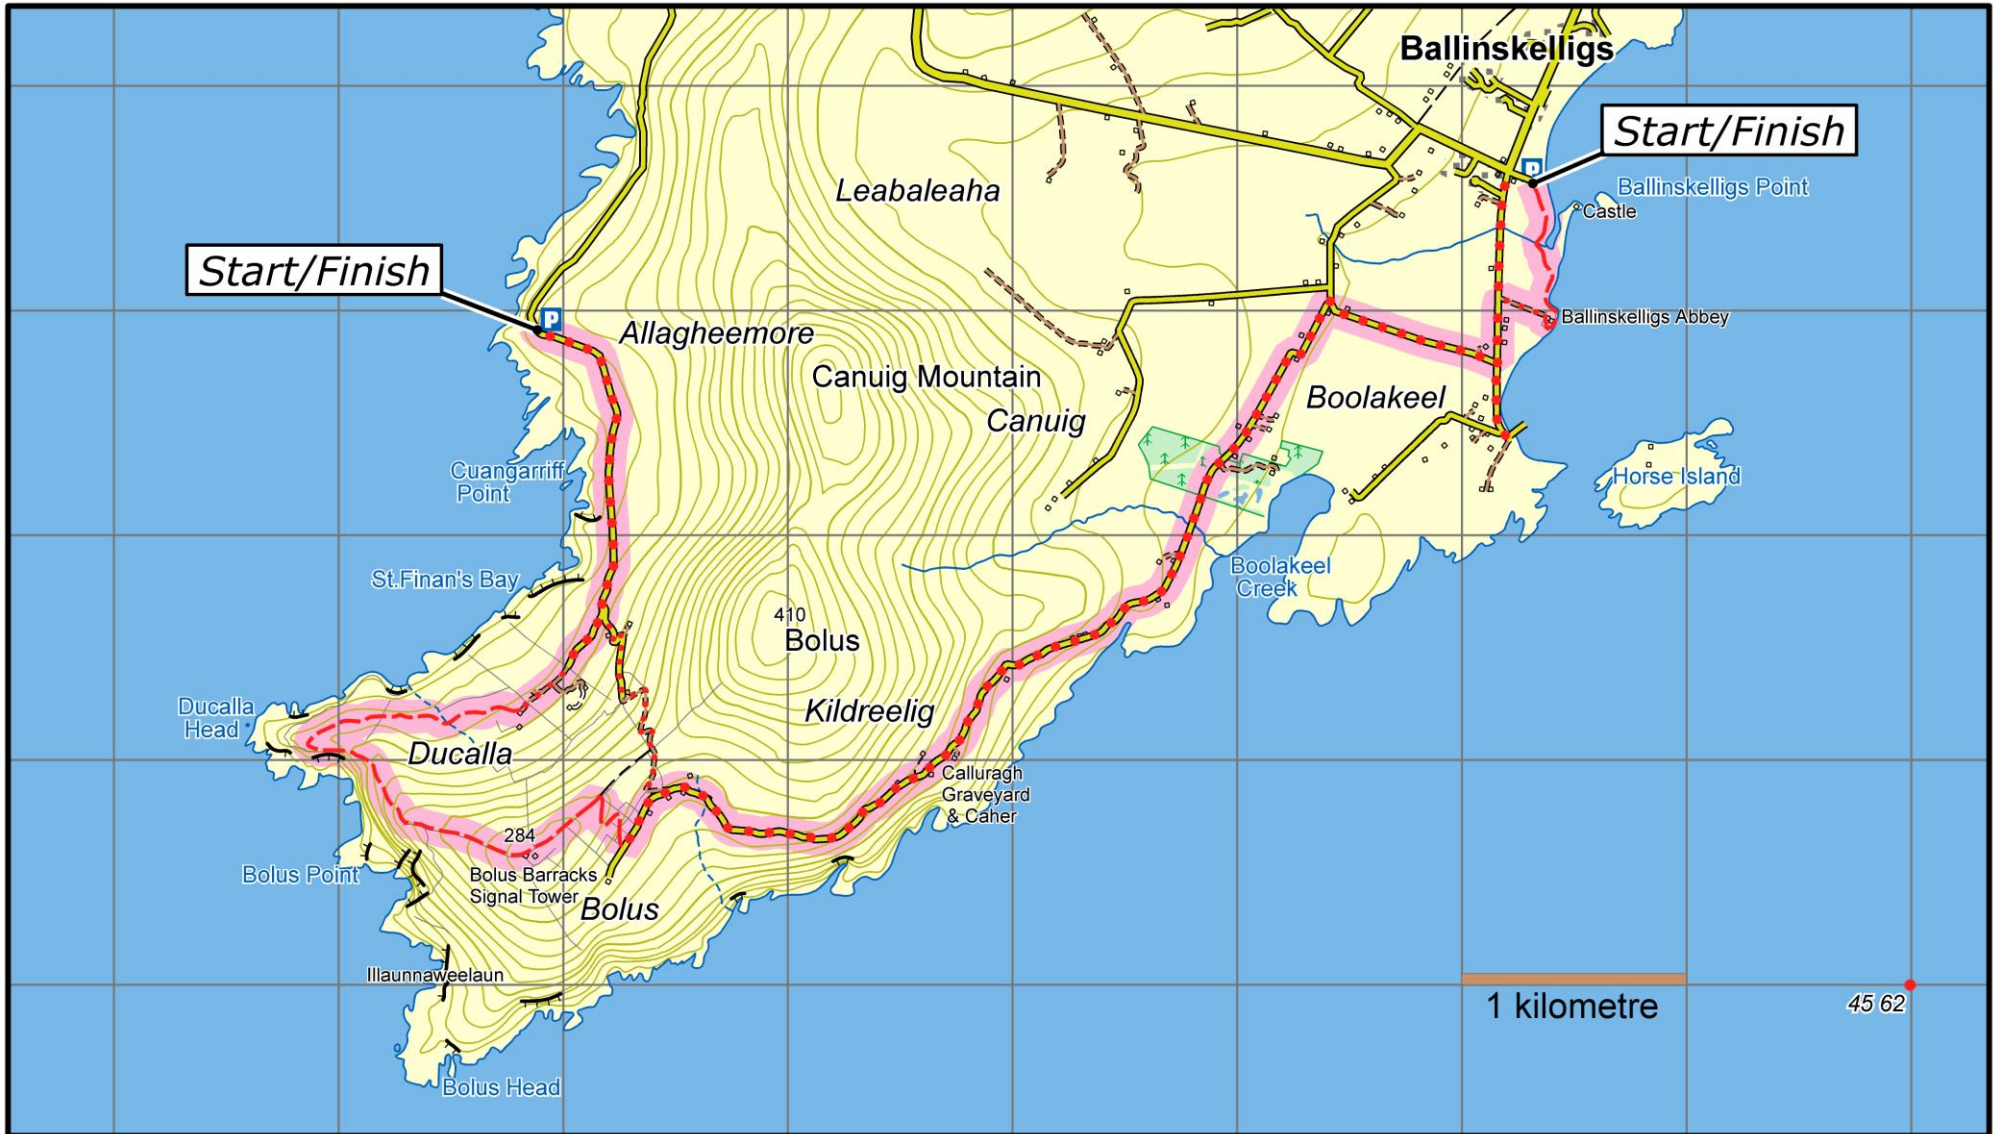

Skelligs Way

This map is made available from Sport Ireland Trails, produced by EastWest mapping. The map is intended for personal use only and should not be modified, republished or transmitted in any form without the permission of Sport Ireland Trails. The representation of a track or path on this map does not indicate a right of way.