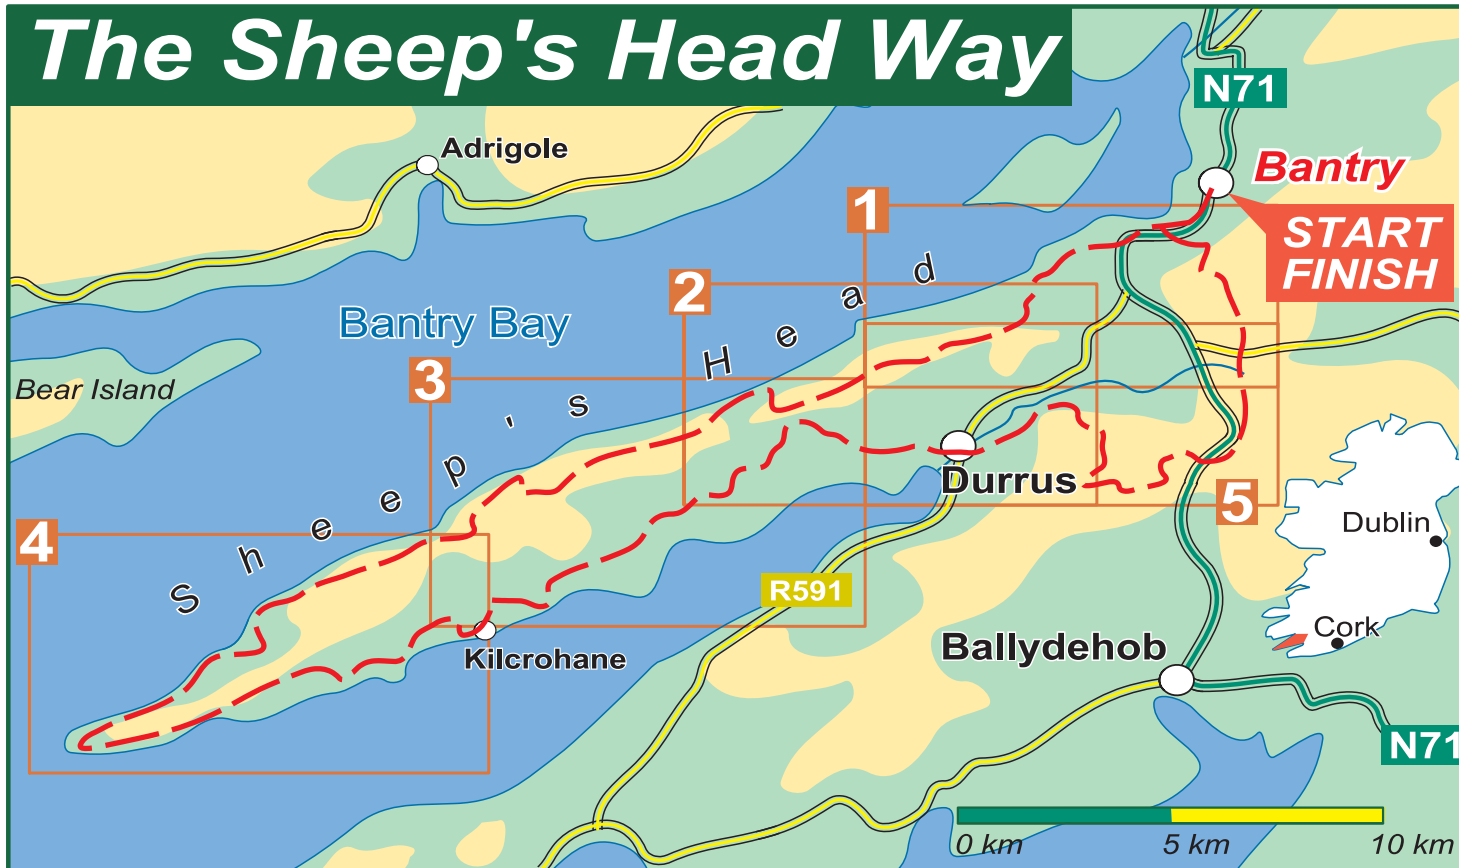

The Sheep's Head Way

The National Trails Office encourages trail users to apply the Leave No Trace principles:

1. Plan ahead and prepare
2. Be considerate of others
3. Respect farm animals and wildlife
4. Travel and camp on durable ground
5. Leave what you find
6. Dispose of waste properly
7. Minimise the affects of fire