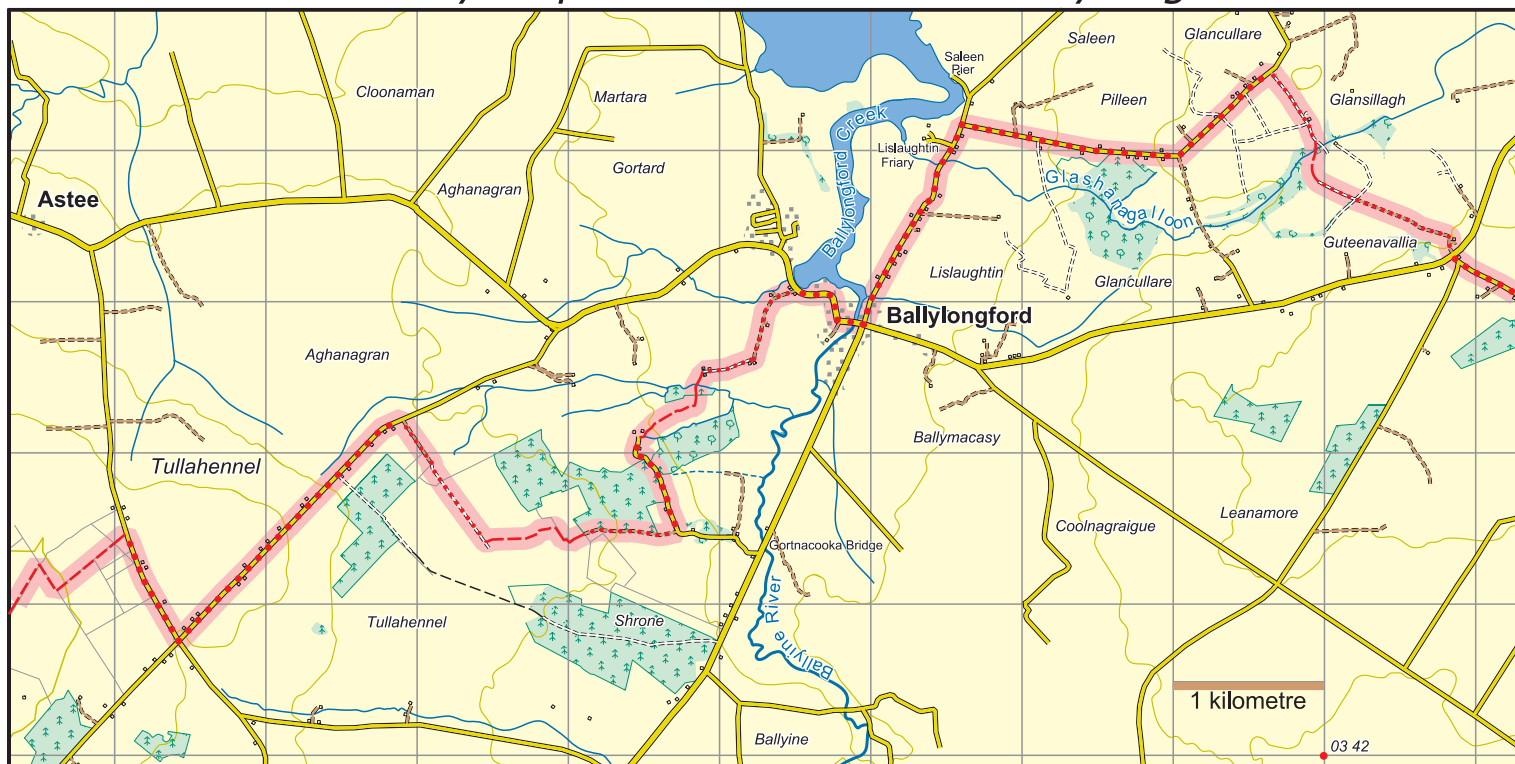

Shannon Way Map 2 : Tullahennel to Ballylongford

| | |
|--|----------------------------|
| | National Road |
| | Main Road |
| | Minor Road |
| | Forest/ Dirt Road |
| | Track |
| | Rough Path/ No path |
| | Major power line |
| | Railway |
| | County boundary |
| | Cliff - impassable/small |
| | Forest - conifer/deciduous |
| | Car Park |
| | Church |