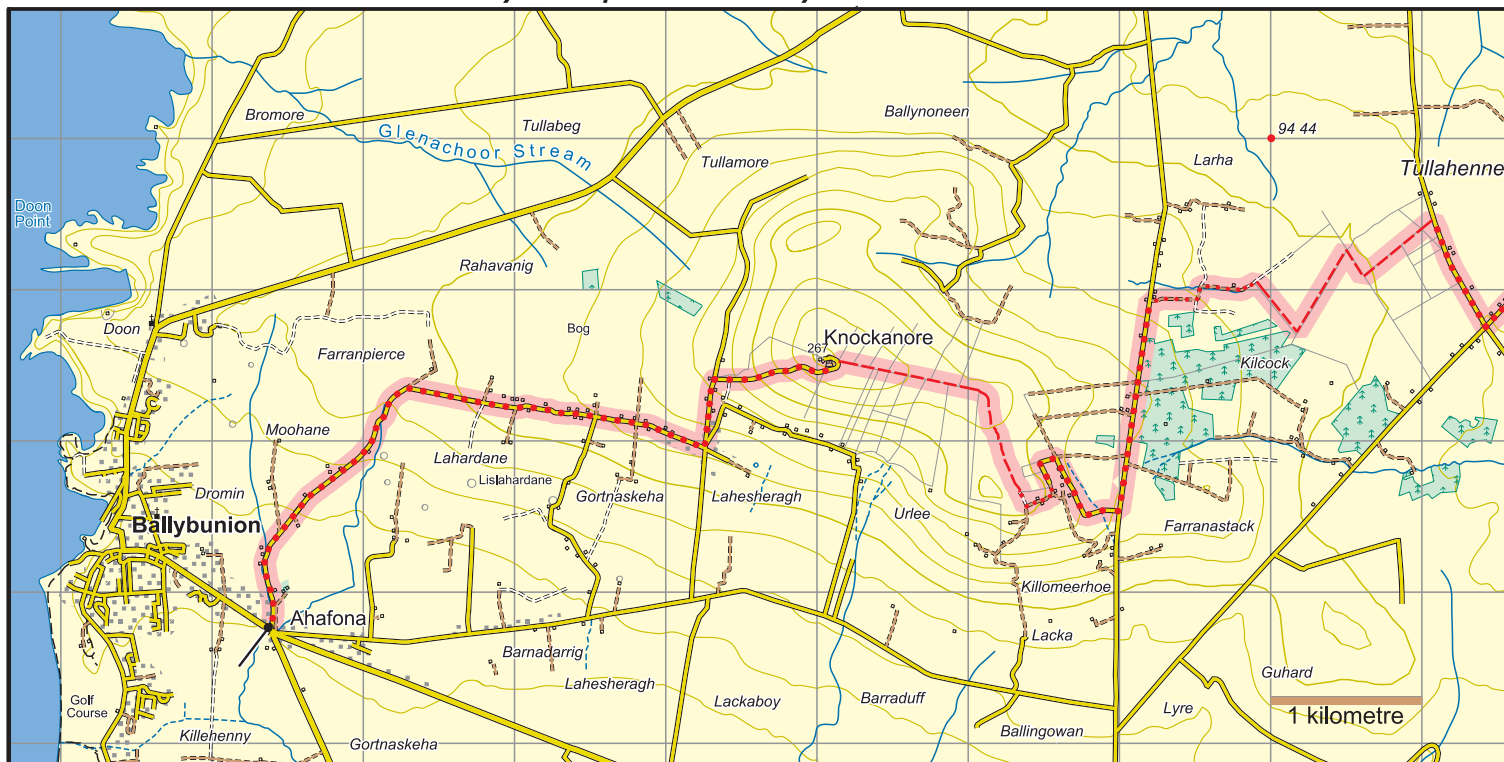

## Shannon Way Map 1 : Ballybunion to Tullahennel

The National Trails Office encourages trail users to apply the Leave No Trace principles:

1. Plan ahead and prepare
2. Be considerate of others
3. Respect farm animals and wildlife
4. Travel and camp on durable ground
5. Leave what you find
6. Dispose of waste properly
7. Minimise the affects of fire