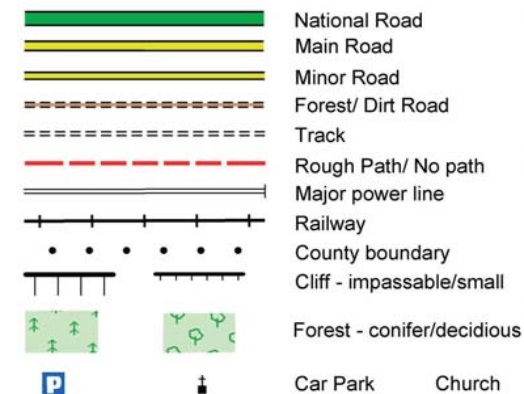

## Shannon Way Map 1 : Ballybunion to Tullahennel

The National Trails Office encourages trail users to apply the Leave No Trace principles:

1. Plan ahead and prepare
2. Be considerate of others
3. Respect farm animals and wildlife
4. Travel and camp on durable ground
5. Leave what you find
6. Dispose of waste properly
7. Minimise the affects of fire