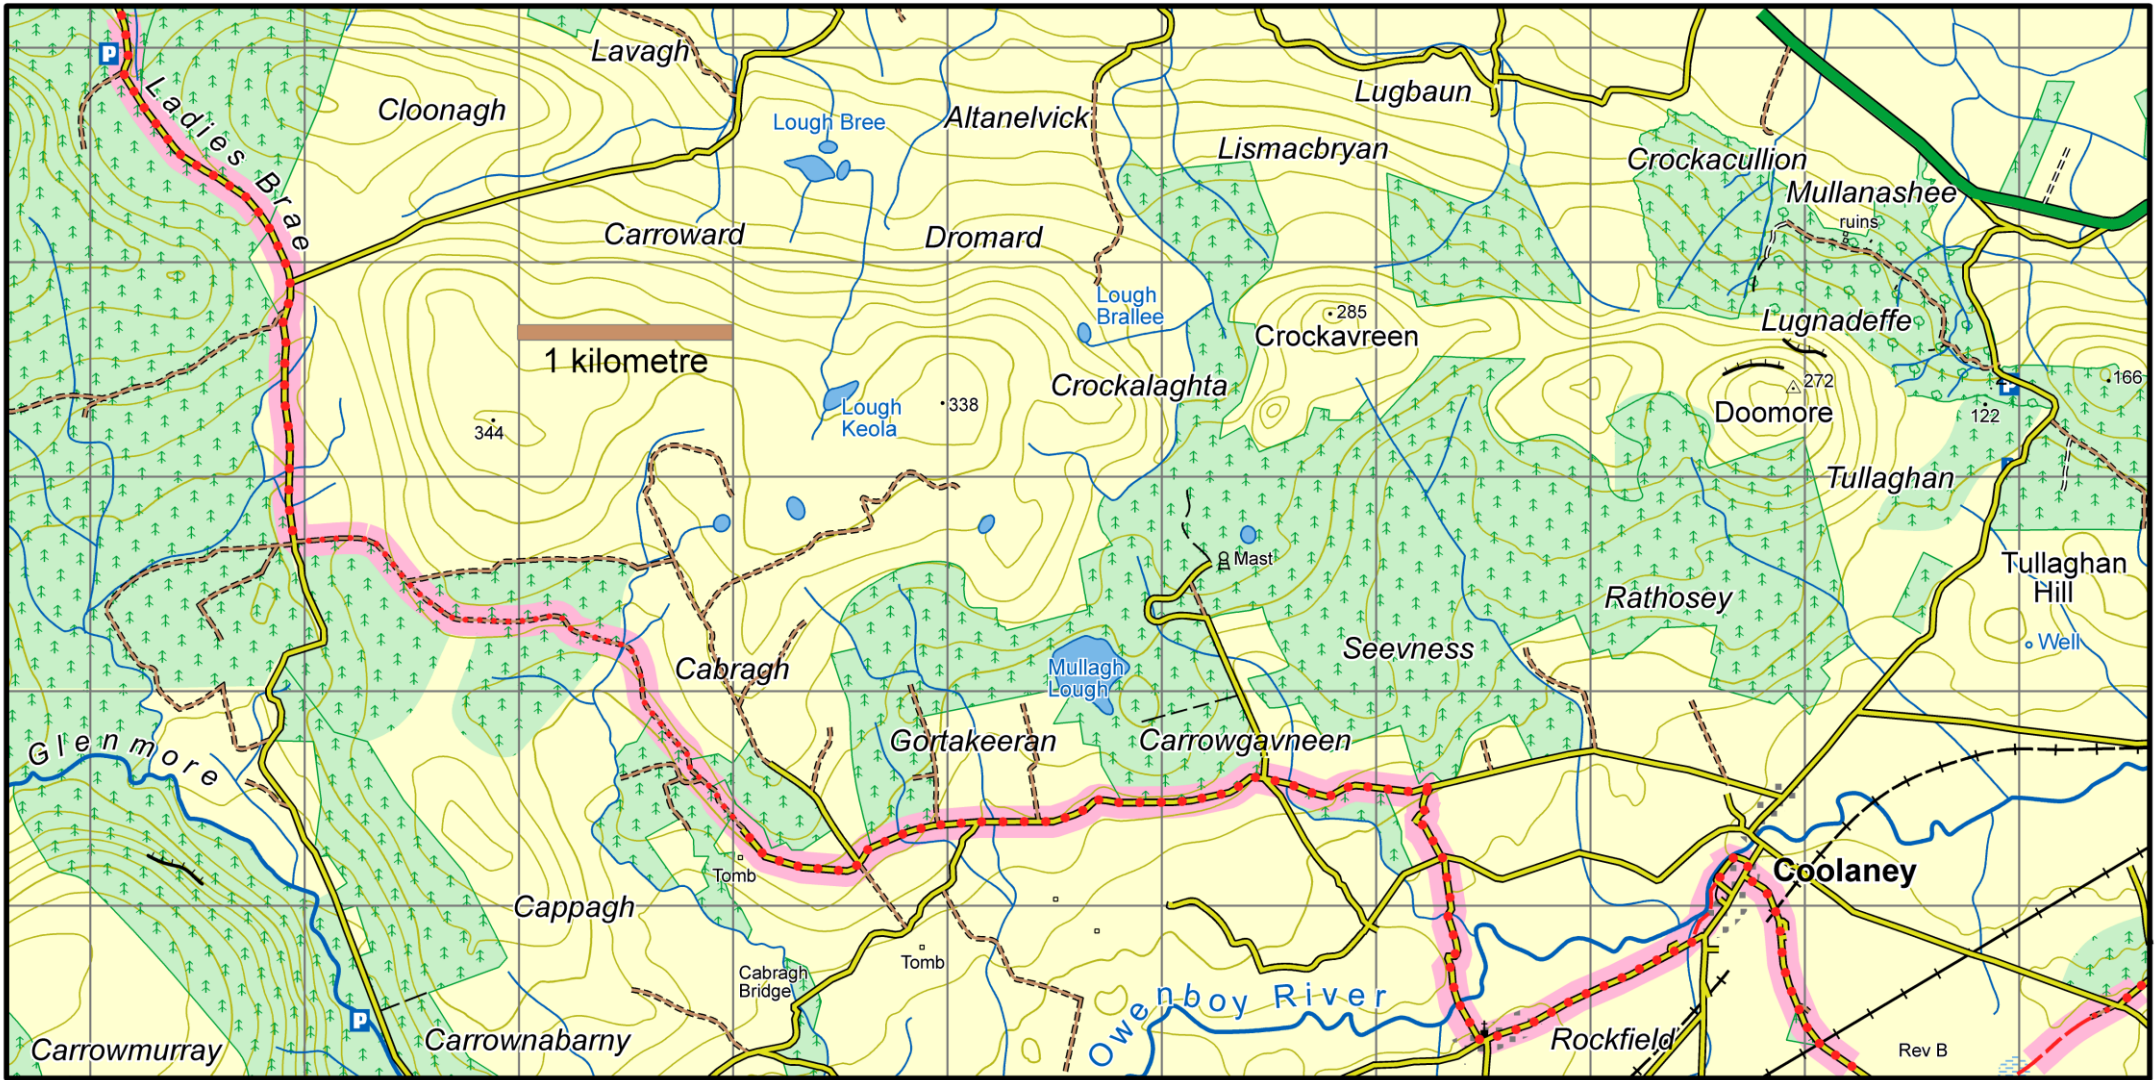

Sligo Way : Map 4 Ladies Brae to Coolaney

This map is made available from Sport Ireland – National Trails Office, produced by EastWest mapping. The map is intended for personal use only and should not be modified, republished or transmitted in any form without the permission of Sport Ireland's National Trails Office. The representation of a track or path on this map does not indicate a right of way. The map includes Ordnance Survey Ireland data made available for display under Permit No. 8658. (c) Ordnance Survey Ireland / Government of Ireland.