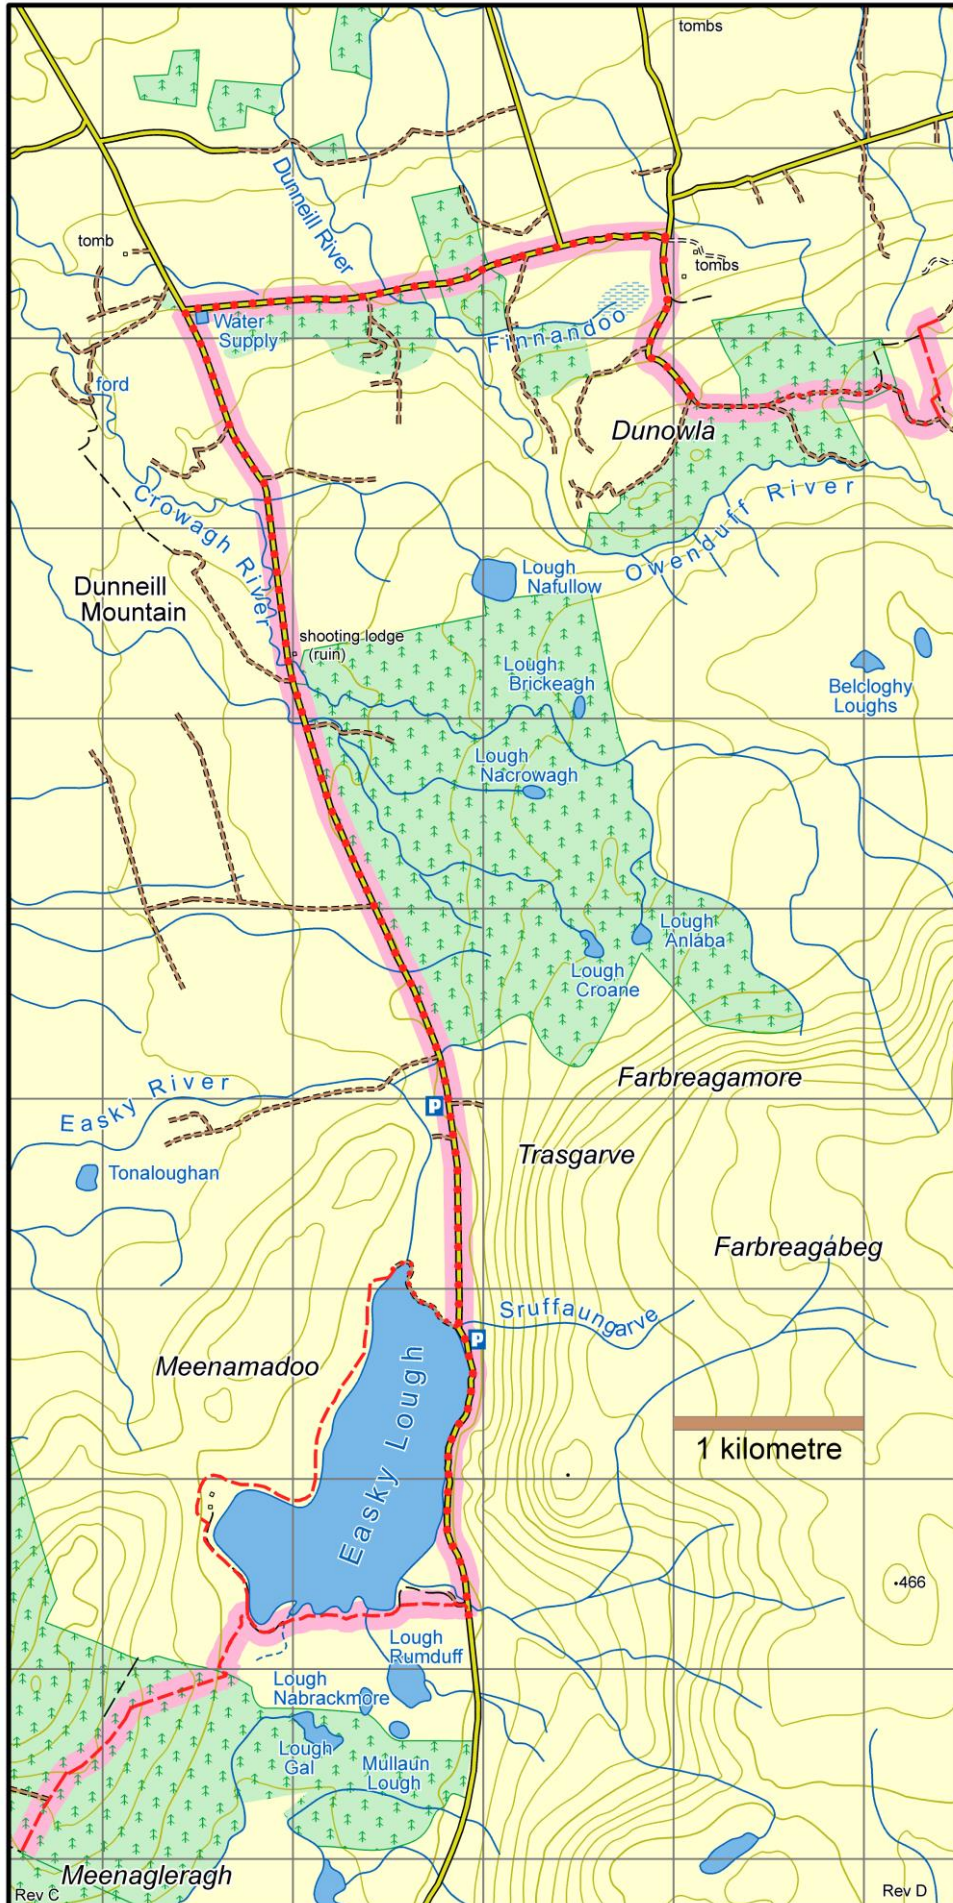

Sligo Way : Map 2 Easky Lough to Dunowla

This map is made available from Sport Ireland – National Trails Office, produced by EastWest mapping. The map is intended for personal use only and should not be modified, republished or transmitted in any form without the permission of Sport Ireland’s National Trails Office. The representation of a track or path on this map does not indicate a right of way. The map includes Ordnance Survey Ireland data made available for display under Permit No. 8658. (c) Ordnance Survey Ireland / Government of Ireland.