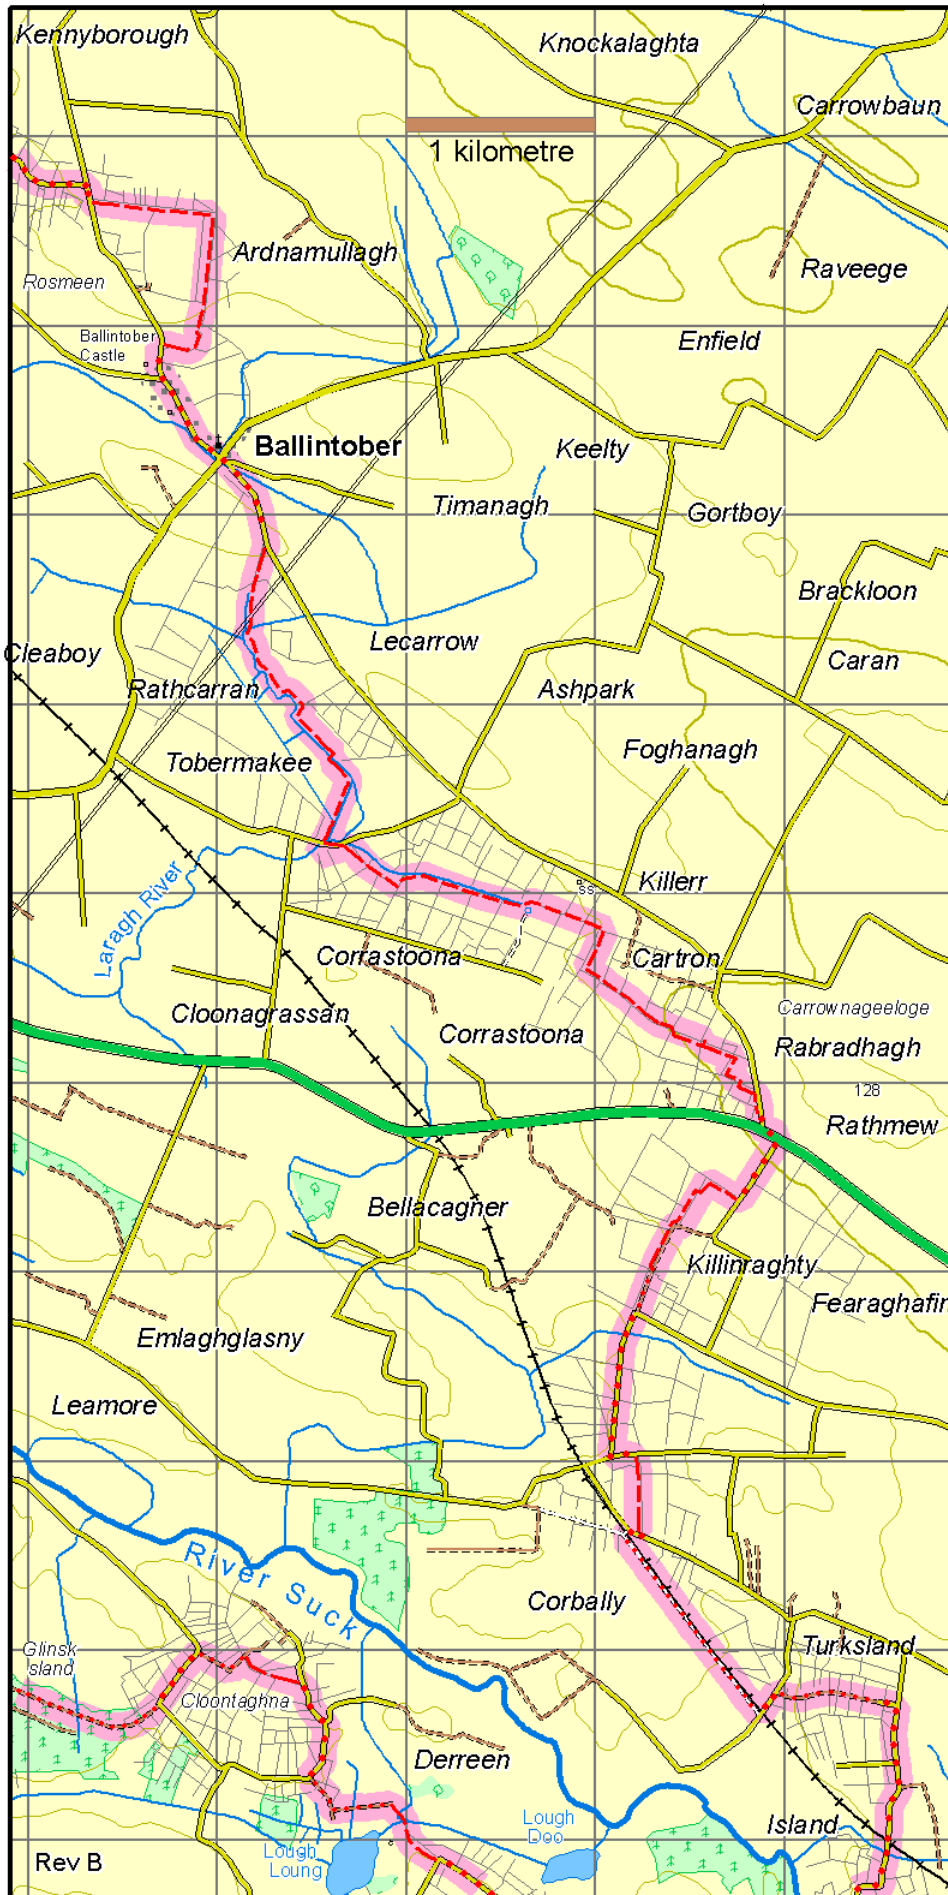

Suck Valley Way : Map 6 Ballintober to Corbally

This map is made available from the National Trails Office / Irish Sports Council, produced by EastWest mapping. The map is intended for personal use only and should not be modified, republished or transmitted in any form without the permission of the Irish Sports Council's National Trails Office. The representation of a track or path on this map does not indicate a right of way. The map includes Ordnance Survey Ireland data made available for display under Permit No. 8658. (c) Ordnance Survey Ireland / Government of Ireland.