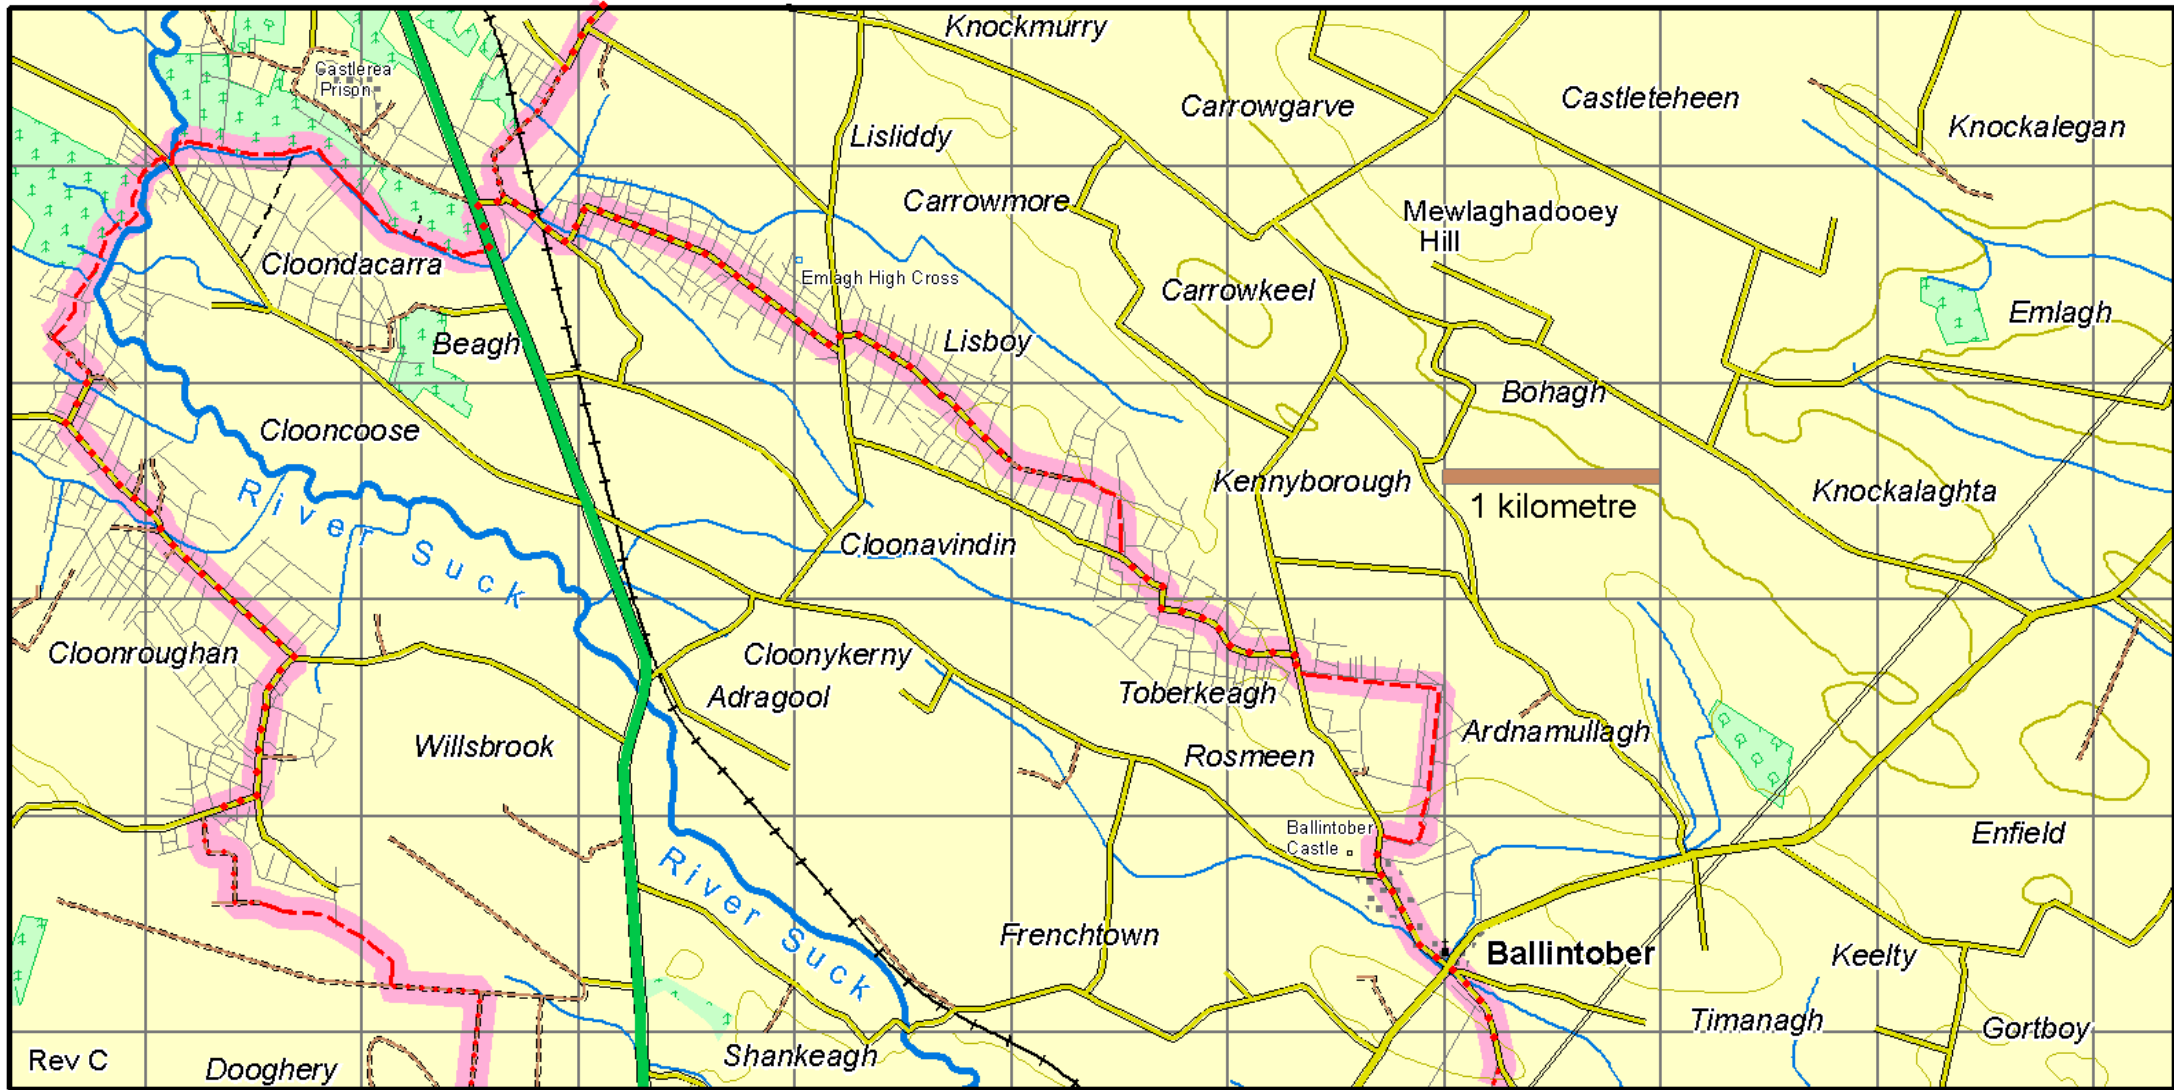

Suck Valley Way : Map 5 Castlerea Prison to Ballintober

This map is made available from the National Trails Office / Irish Sports Council, produced by EastWest mapping. The map is intended for personal use only and should not be modified, republished or transmitted in any form without the permission of the Irish Sports Council's National Trails Office. The representation of a track or path on this map does not indicate a right of way. The map includes Ordnance Survey Ireland data made available for display under Permit No. 8658. (c) Ordnance Survey Ireland / Government of Ireland.