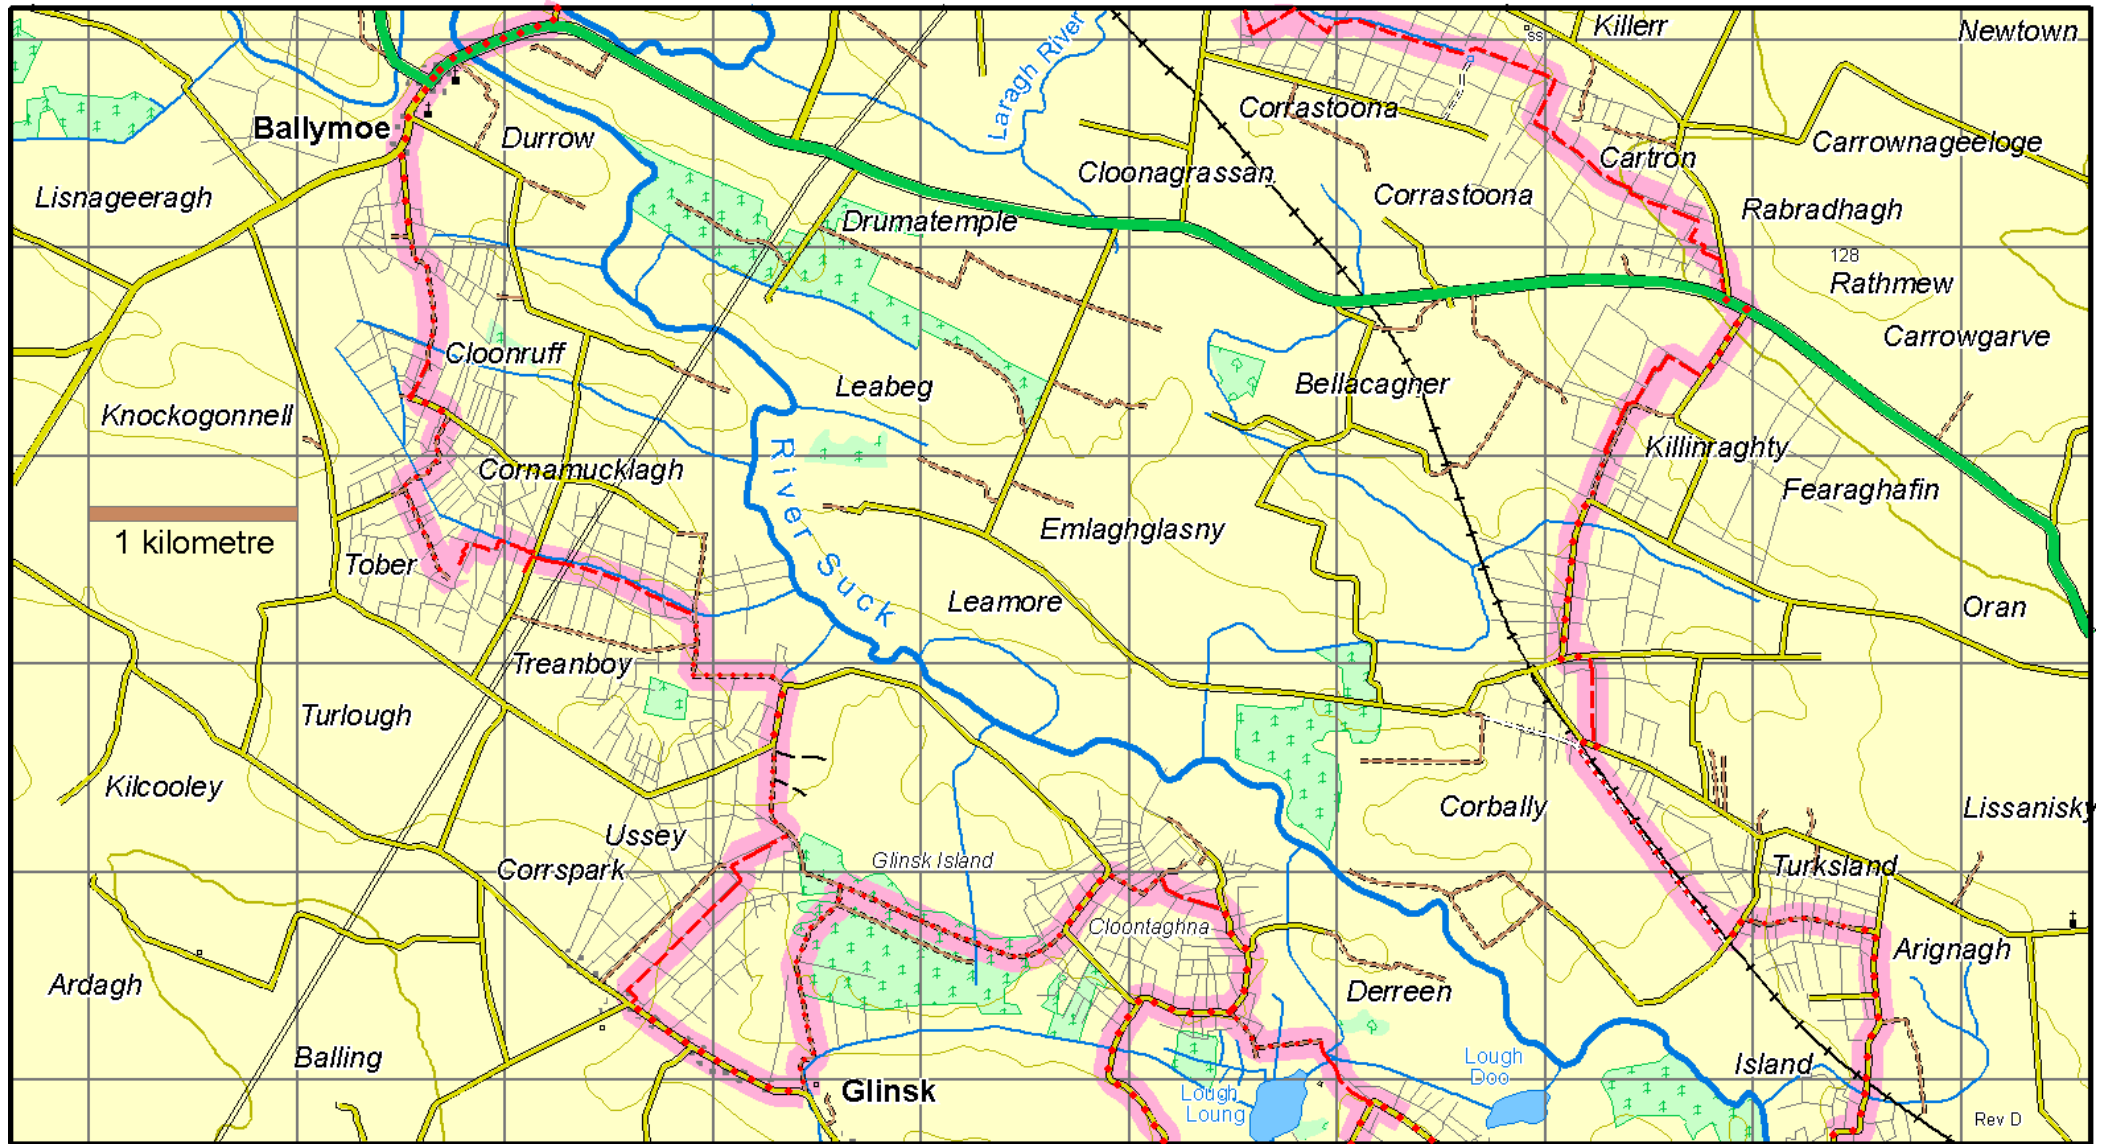

Suck Valley Way : Map 3 Lough Doo to Glinsk & Ballymoe

This map is made available from the National Trails Office / Irish Sports Council, produced by EastWest mapping. The map is intended for personal use only and should not be modified, republished or transmitted in any form without the permission of the Irish Sports Council's National Trails Office. The representation of a track or path on this map does not indicate a right of way. The map includes Ordnance Survey Ireland data made available for display under Permit No. 8658. (c) Ordnance Survey Ireland / Government of Ireland.