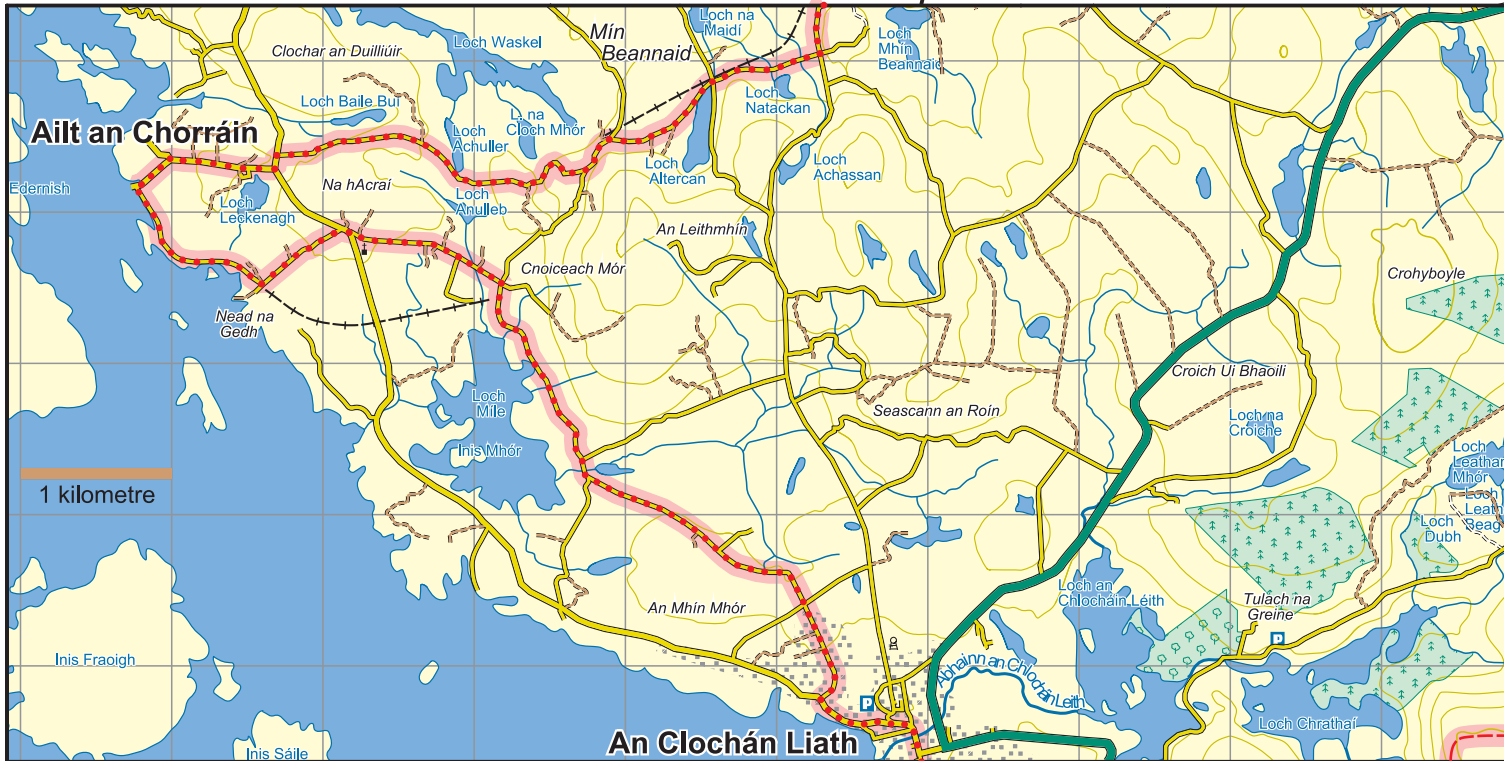

Slí na Rosann : Map 4

Mín Beannaid to Ailt an Chorráin tp An Clochán Liath

	National Road
	Main Road
	Minor Road
	Forest/ Dirt Road
	Track
	Rough Path/ No path
	Major power line
	Railway
	County boundary
	Cliff - impassable/small
	Forest - conifer/deciduous
	Car Park
	Church

The National Trails Office encourages trail users to apply the Leave No Trace principles:

1. Plan ahead and prepare
2. Be considerate of others
3. Respect farm animals and wildlife
4. Travel and camp on durable ground
5. Leave what you find
6. Dispose of waste properly
7. Minimise the affects of fire