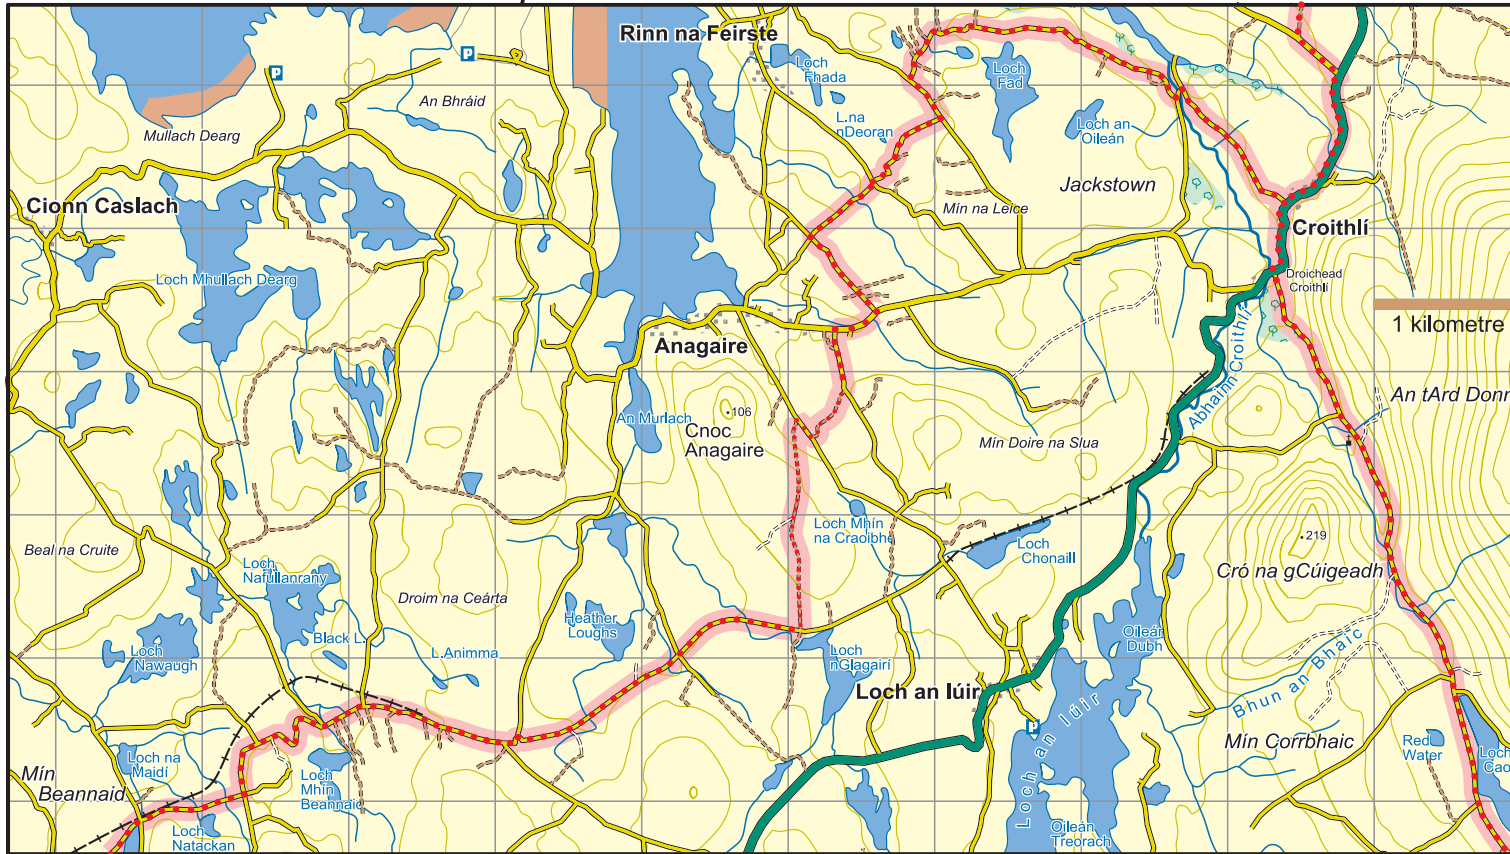

Slí na Rosann : Map 3 Loch Caol to Croithlí to Míin Beannaid

The National Trails Office encourages trail users to apply the Leave No Trace principles:

1. Plan ahead and prepare
2. Be considerate of others
3. Respect farm animals and wildlife
4. Travel and camp on durable ground
5. Leave what you find
6. Dispose of waste properly
7. Minimise the affects of fire