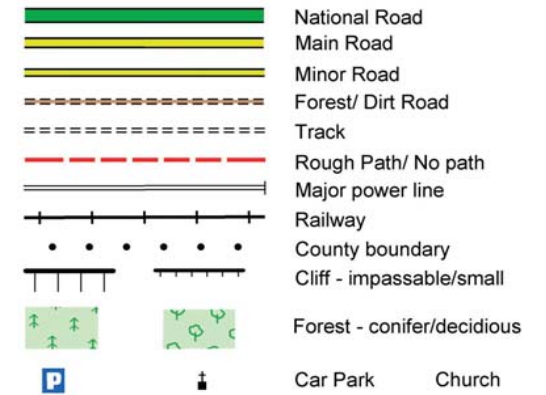

Slí na Rosann : Map 3 Loch Caol to Croithlí to Míin Beannaid

The National Trails Office encourages trail users to apply the Leave No Trace principles:

1. Plan ahead and prepare
2. Be considerate of others
3. Respect farm animals and wildlife
4. Travel and camp on durable ground
5. Leave what you find
6. Dispose of waste properly
7. Minimise the affects of fire