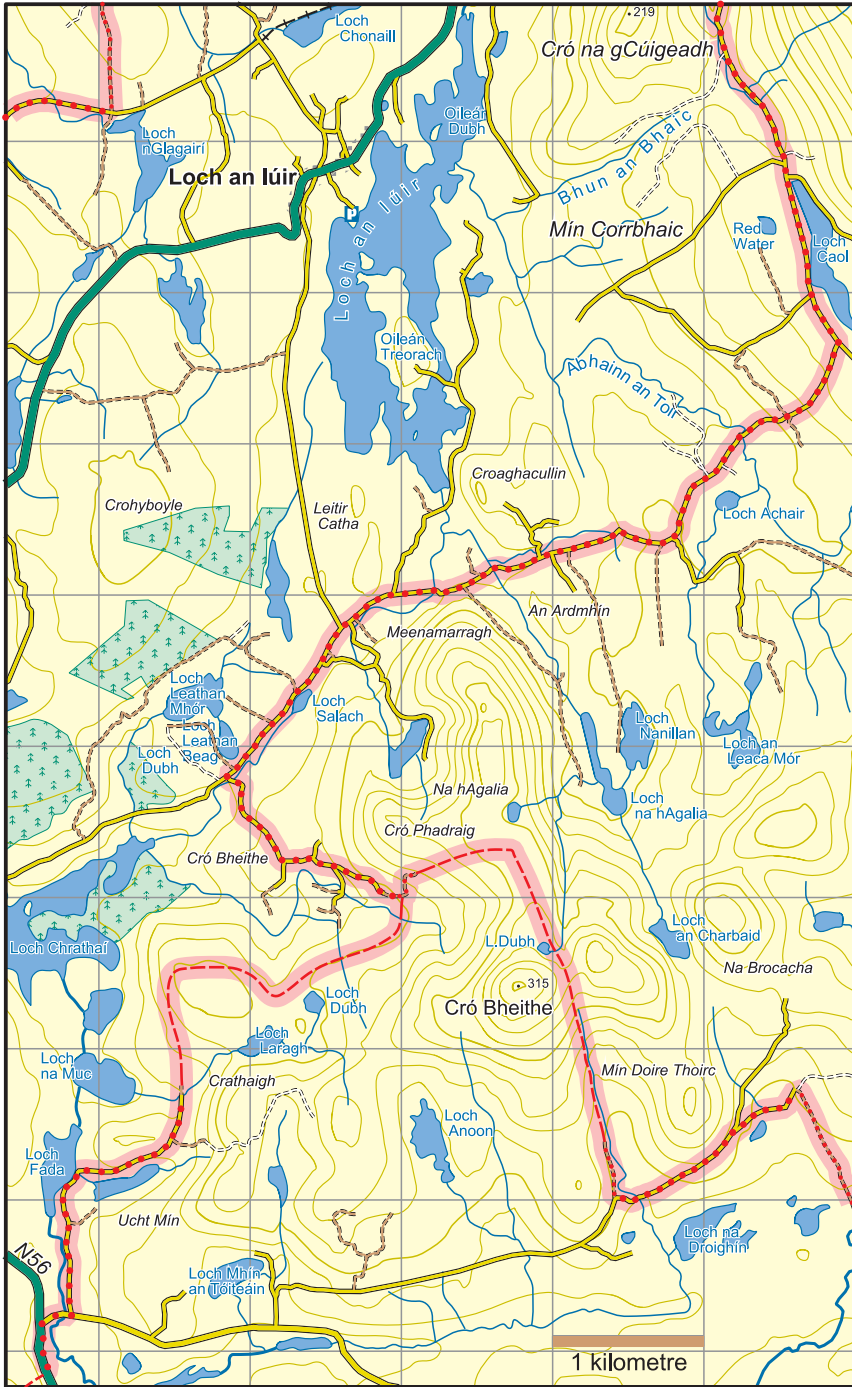

Slí na Rosann : Map 2 N56 to Loch Caol

	National Road
	Main Road
	Minor Road
	Forest/ Dirt Road
	Track
	Rough Path/ No path
	Major power line
	Railway
	County boundary
	Cliff - impassable/small
	Forest - conifer/deciduous
	Car Park
	Church

The National Trails Office encourages trail users to apply the Leave No Trace principles:

1. Plan ahead and prepare
2. Be considerate of others
3. Respect farm animals and wildlife
4. Travel and camp on durable ground
5. Leave what you find
6. Dispose of waste properly
7. Minimise the affects of fire