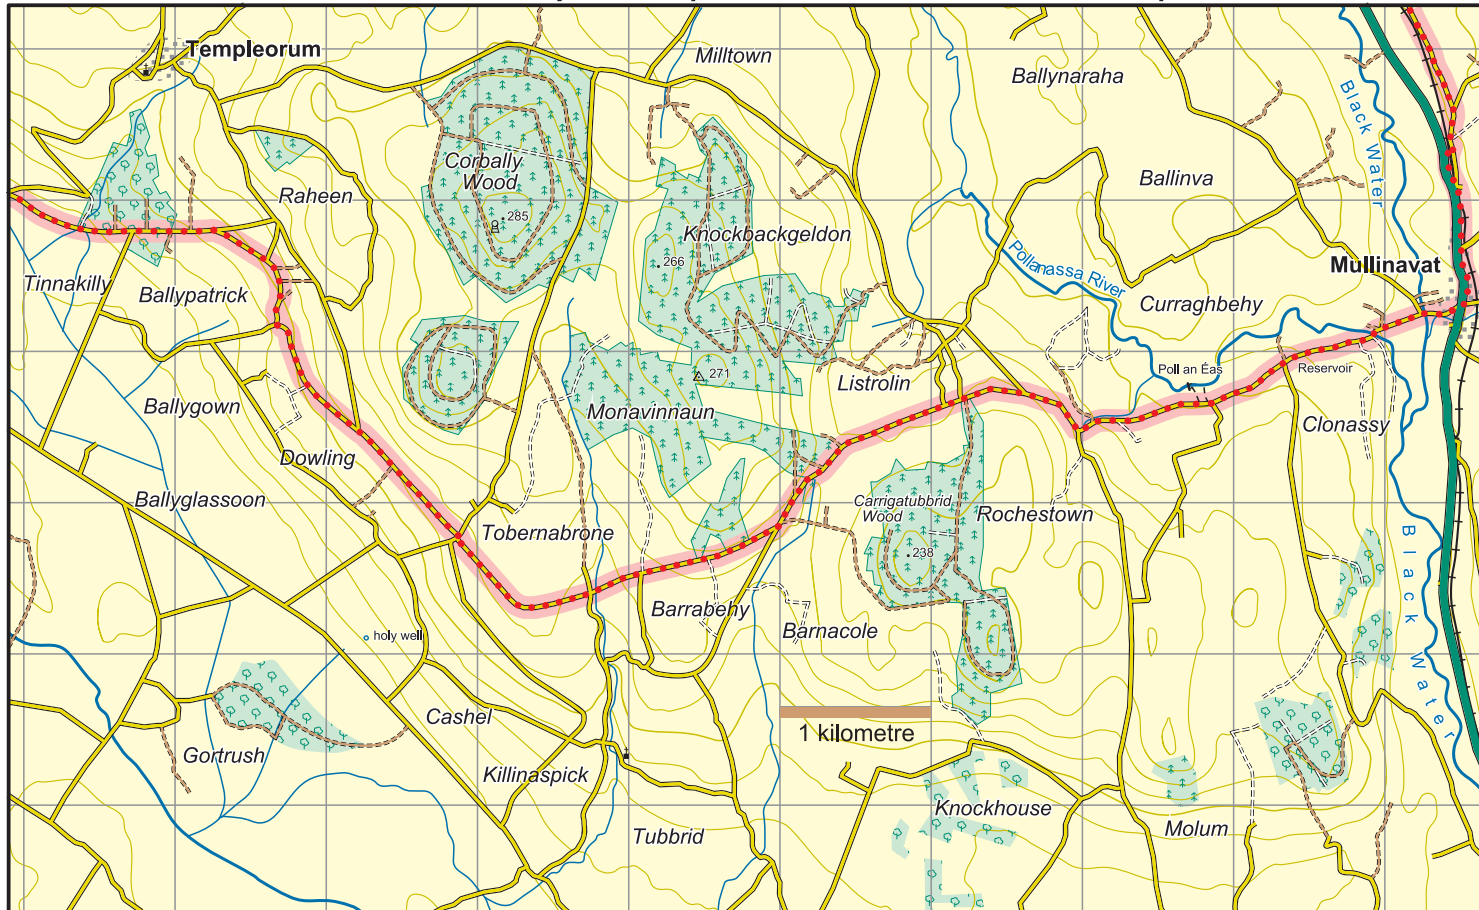

South Leinster Way : Map 7 Mullinavat to Templeorum

	National Road
	Main Road
	Minor Road
	Forest/ Dirt Road
	Track
	Rough Path/ No path
	Major power line
	Railway
	County boundary
	Cliff - impassable/small
	Forest - conifer/deciduous
	Car Park
	Church

This map is made available from the National Trails Office/ Irish Sports Council, produced by EastWest mapping. The map is intended for personal use only and should not be modified, republished or transmitted in any form without the permission of the National Trails Office. The representation of a track or path on this map does not indicate a right of way. The map includes Ordnance Survey Ireland data made available for display under Ordnance Survey Ireland Permit No. 8658. © Ordnance Survey Ireland/ Government of Ireland.