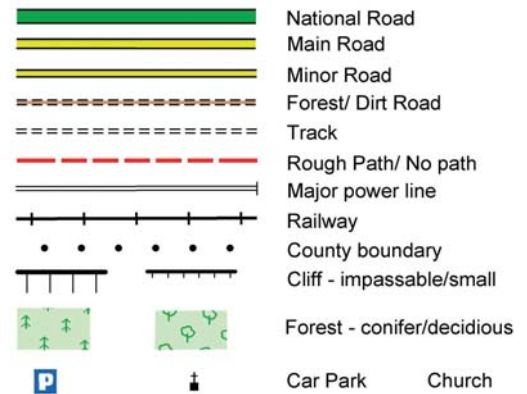

South Leinster Way

Map 5 Inistioge to Glenpipe

The National Trails Office encourages trail users to apply the Leave No Trace principles:

1. Plan ahead and prepare
2. Be considerate of others
3. Respect farm animals and wildlife
4. Travel and camp on durable ground
5. Leave what you find
6. Dispose of waste properly
7. Minimise the affects of fire