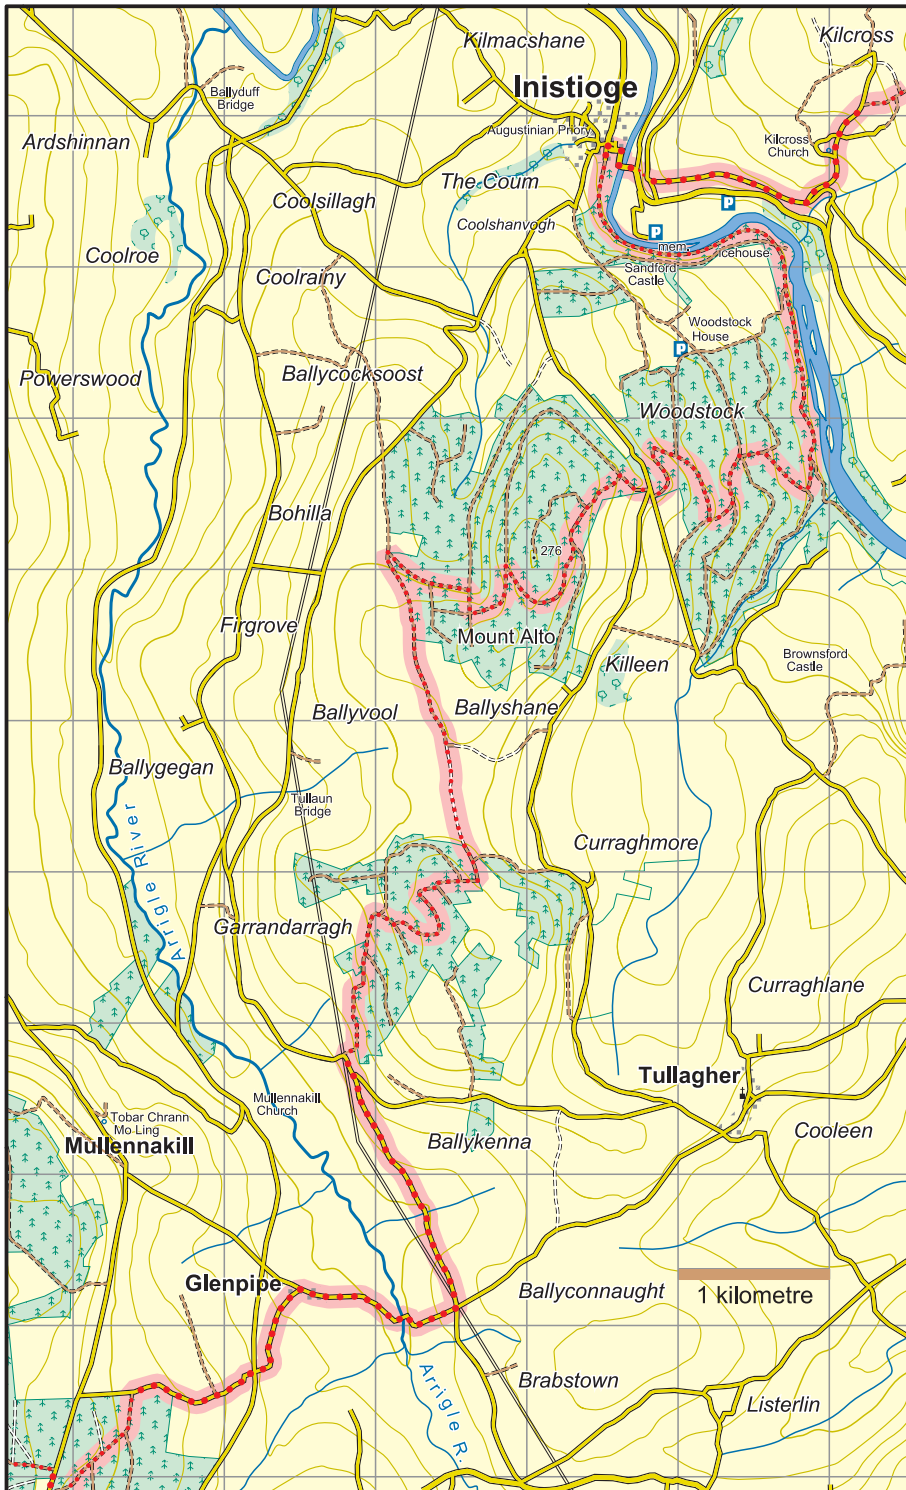

South Leinster Way

Map 5 Inistioge to Glenpipe

The National Trails Office encourages trail users to apply the Leave No Trace principles:

1. Plan ahead and prepare
2. Be considerate of others
3. Respect farm animals and wildlife
4. Travel and camp on durable ground
5. Leave what you find
6. Dispose of waste properly
7. Minimise the affects of fire