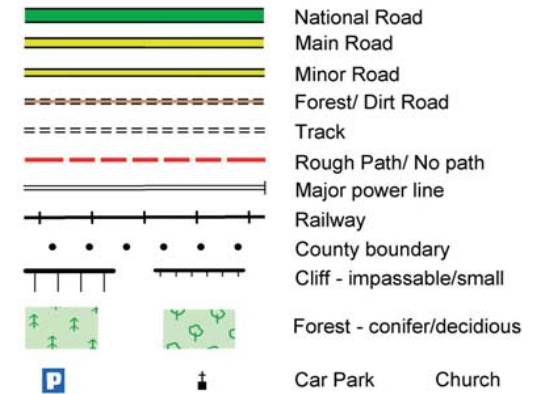

South Leinster Way : Map 1 Kildavin to Nine Stones

The National Trails Office encourages trail users to apply the Leave No Trace principles:

1. Plan ahead and prepare
2. Be considerate of others
3. Respect farm animals and wildlife
4. Travel and camp on durable ground
5. Leave what you find
6. Dispose of waste properly
7. Minimise the affects of fire