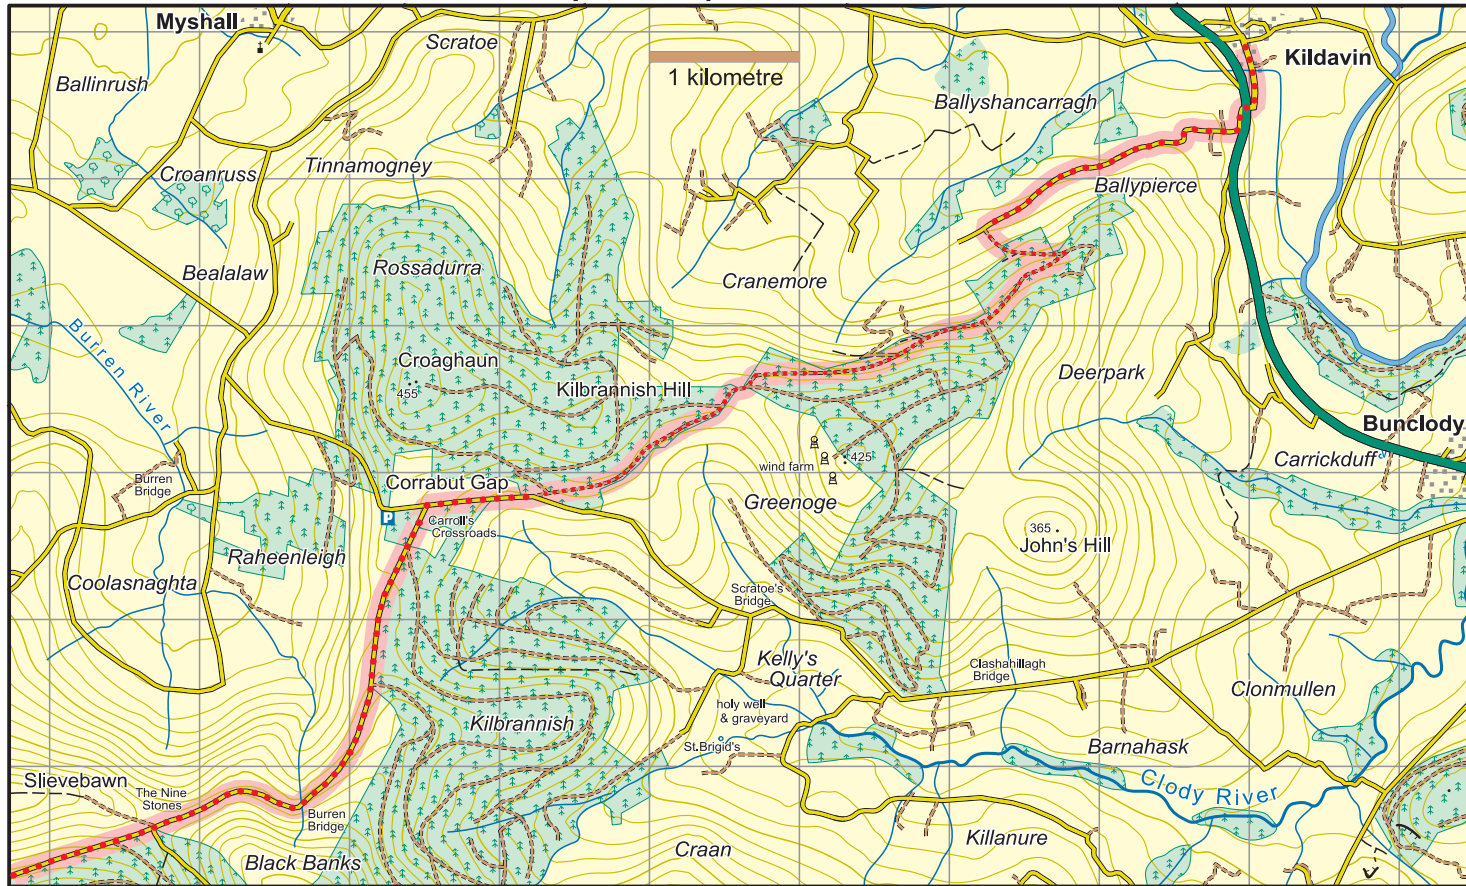

South Leinster Way : Map 1 Kildavin to Nine Stones

The National Trails Office encourages trail users to apply the Leave No Trace principles:

1. Plan ahead and prepare
2. Be considerate of others
3. Respect farm animals and wildlife
4. Travel and camp on durable ground
5. Leave what you find
6. Dispose of waste properly
7. Minimise the affects of fire