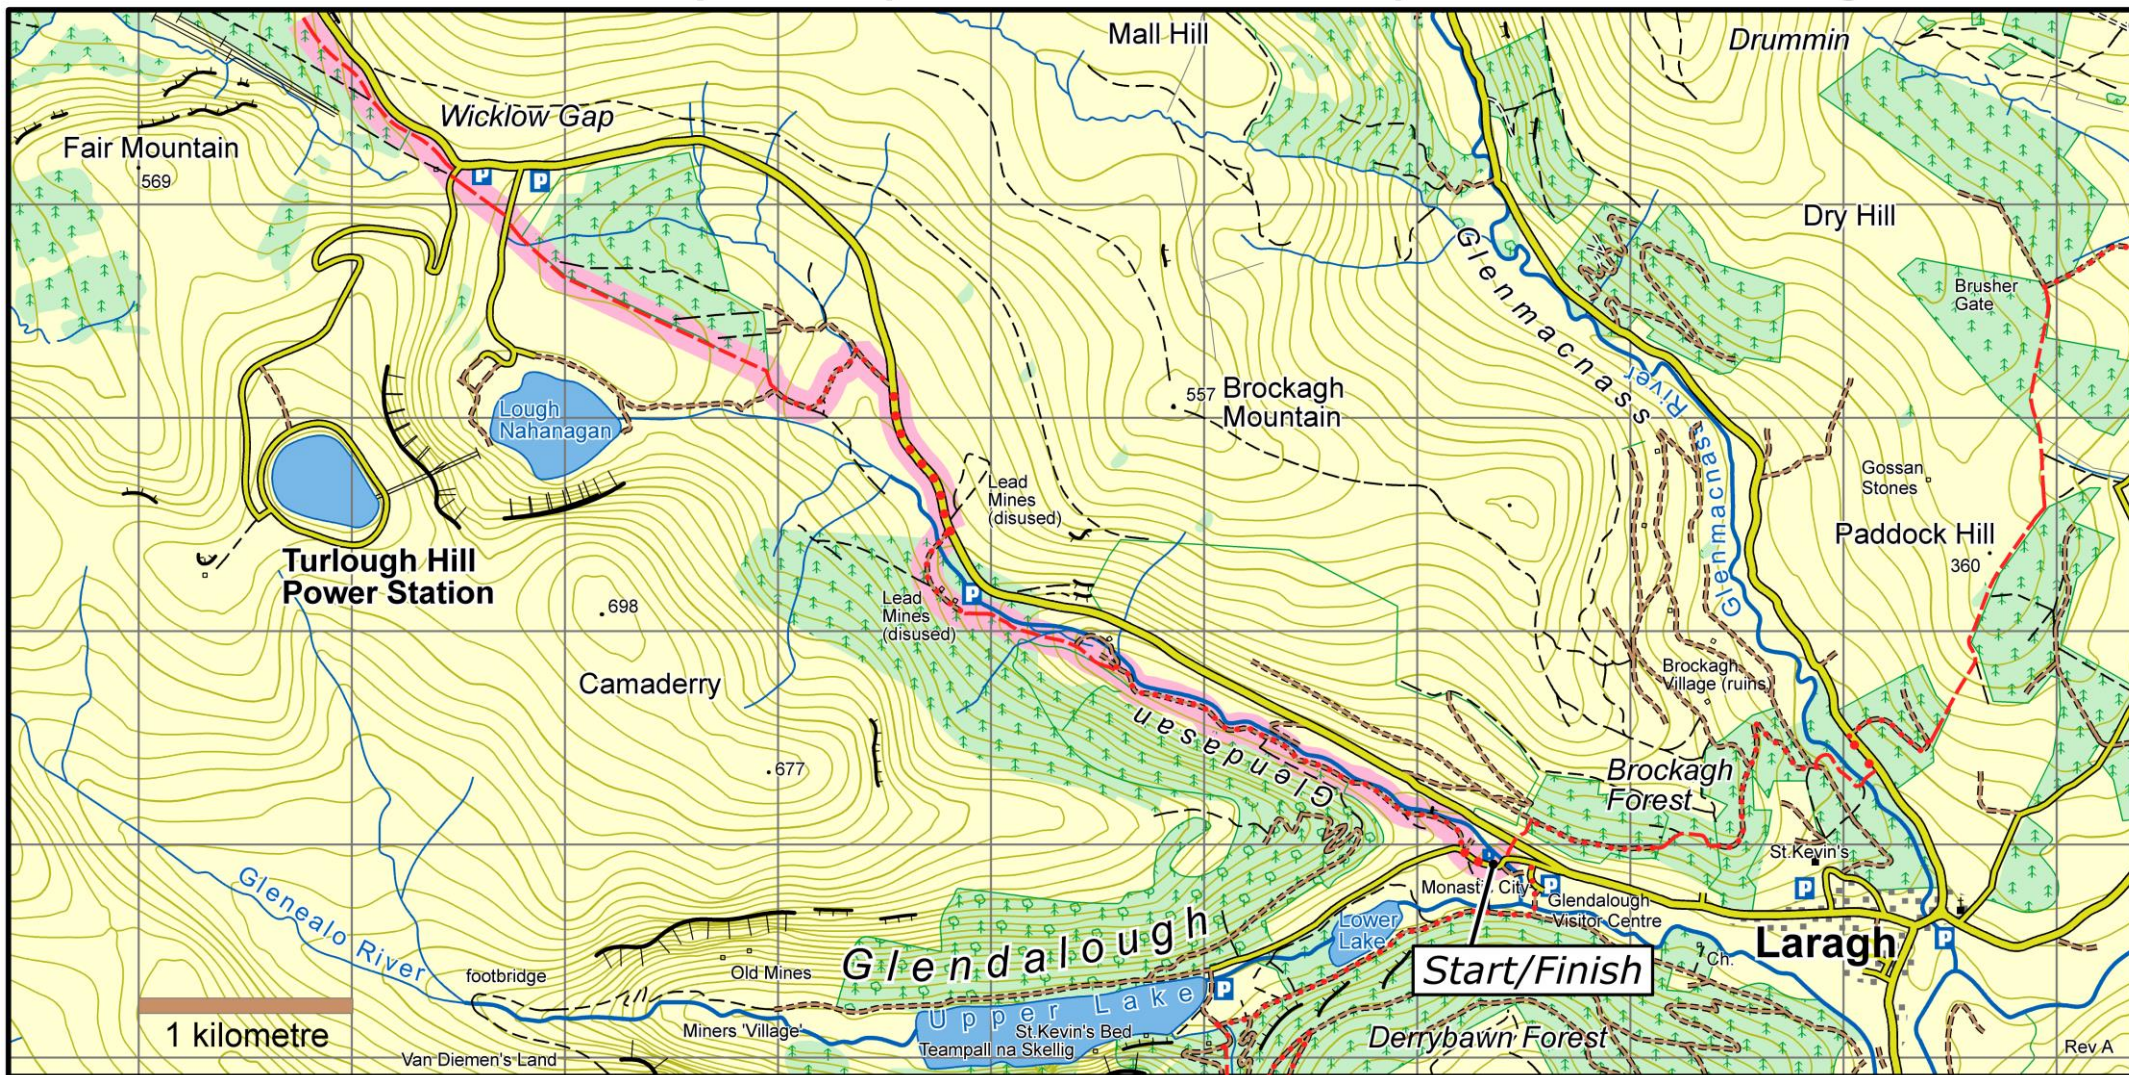

# St. Kevin's Way : Map 3 Wicklow Gap to Glendalough

This map is made available from Sport Ireland – National Trails Office, produced by EastWest mapping. The map is intended for personal use only and should not be modified, republished or transmitted in any form without the permission of Sport Ireland's National Trails Office. The representation of a track or path on this map does not indicate a right of way. The map includes Ordnance Survey Ireland data made available for display under Permit No. 8658. (c) Ordnance Survey Ireland / Government of Ireland.