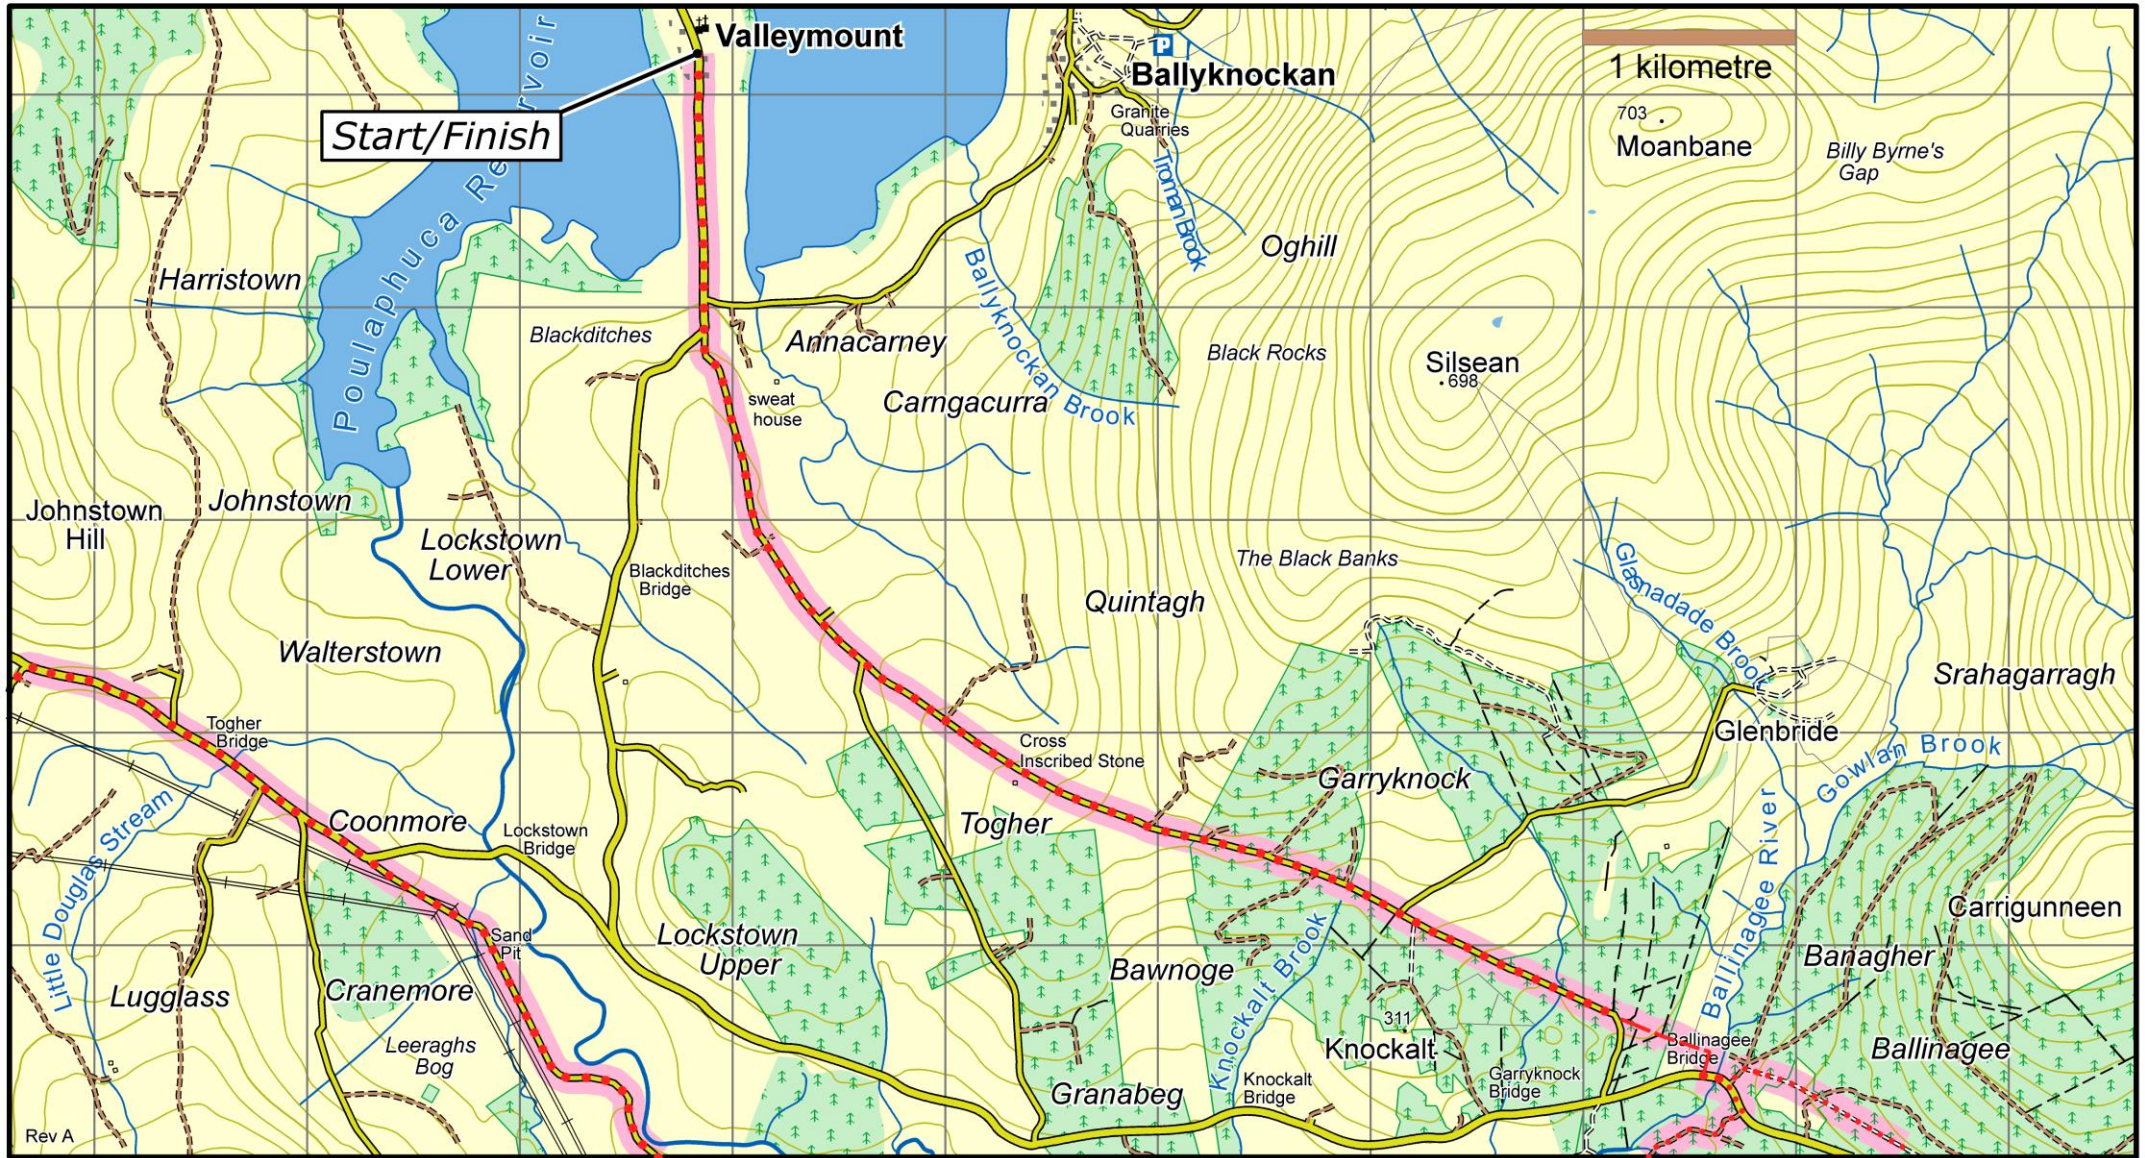

St. Kevin's Way : Map 4 Ballinagee Bridge to Valleymount

This map is made available from Sport Ireland – National Trails Office, produced by EastWest mapping. The map is intended for personal use only and should not be modified, republished or transmitted in any form without the permission of Sport Ireland's National Trails Office. The representation of a track or path on this map does not indicate a right of way. The map includes Ordnance Survey Ireland data made available for display under Permit No. 8658. (c) Ordnance Survey Ireland / Government of Ireland.