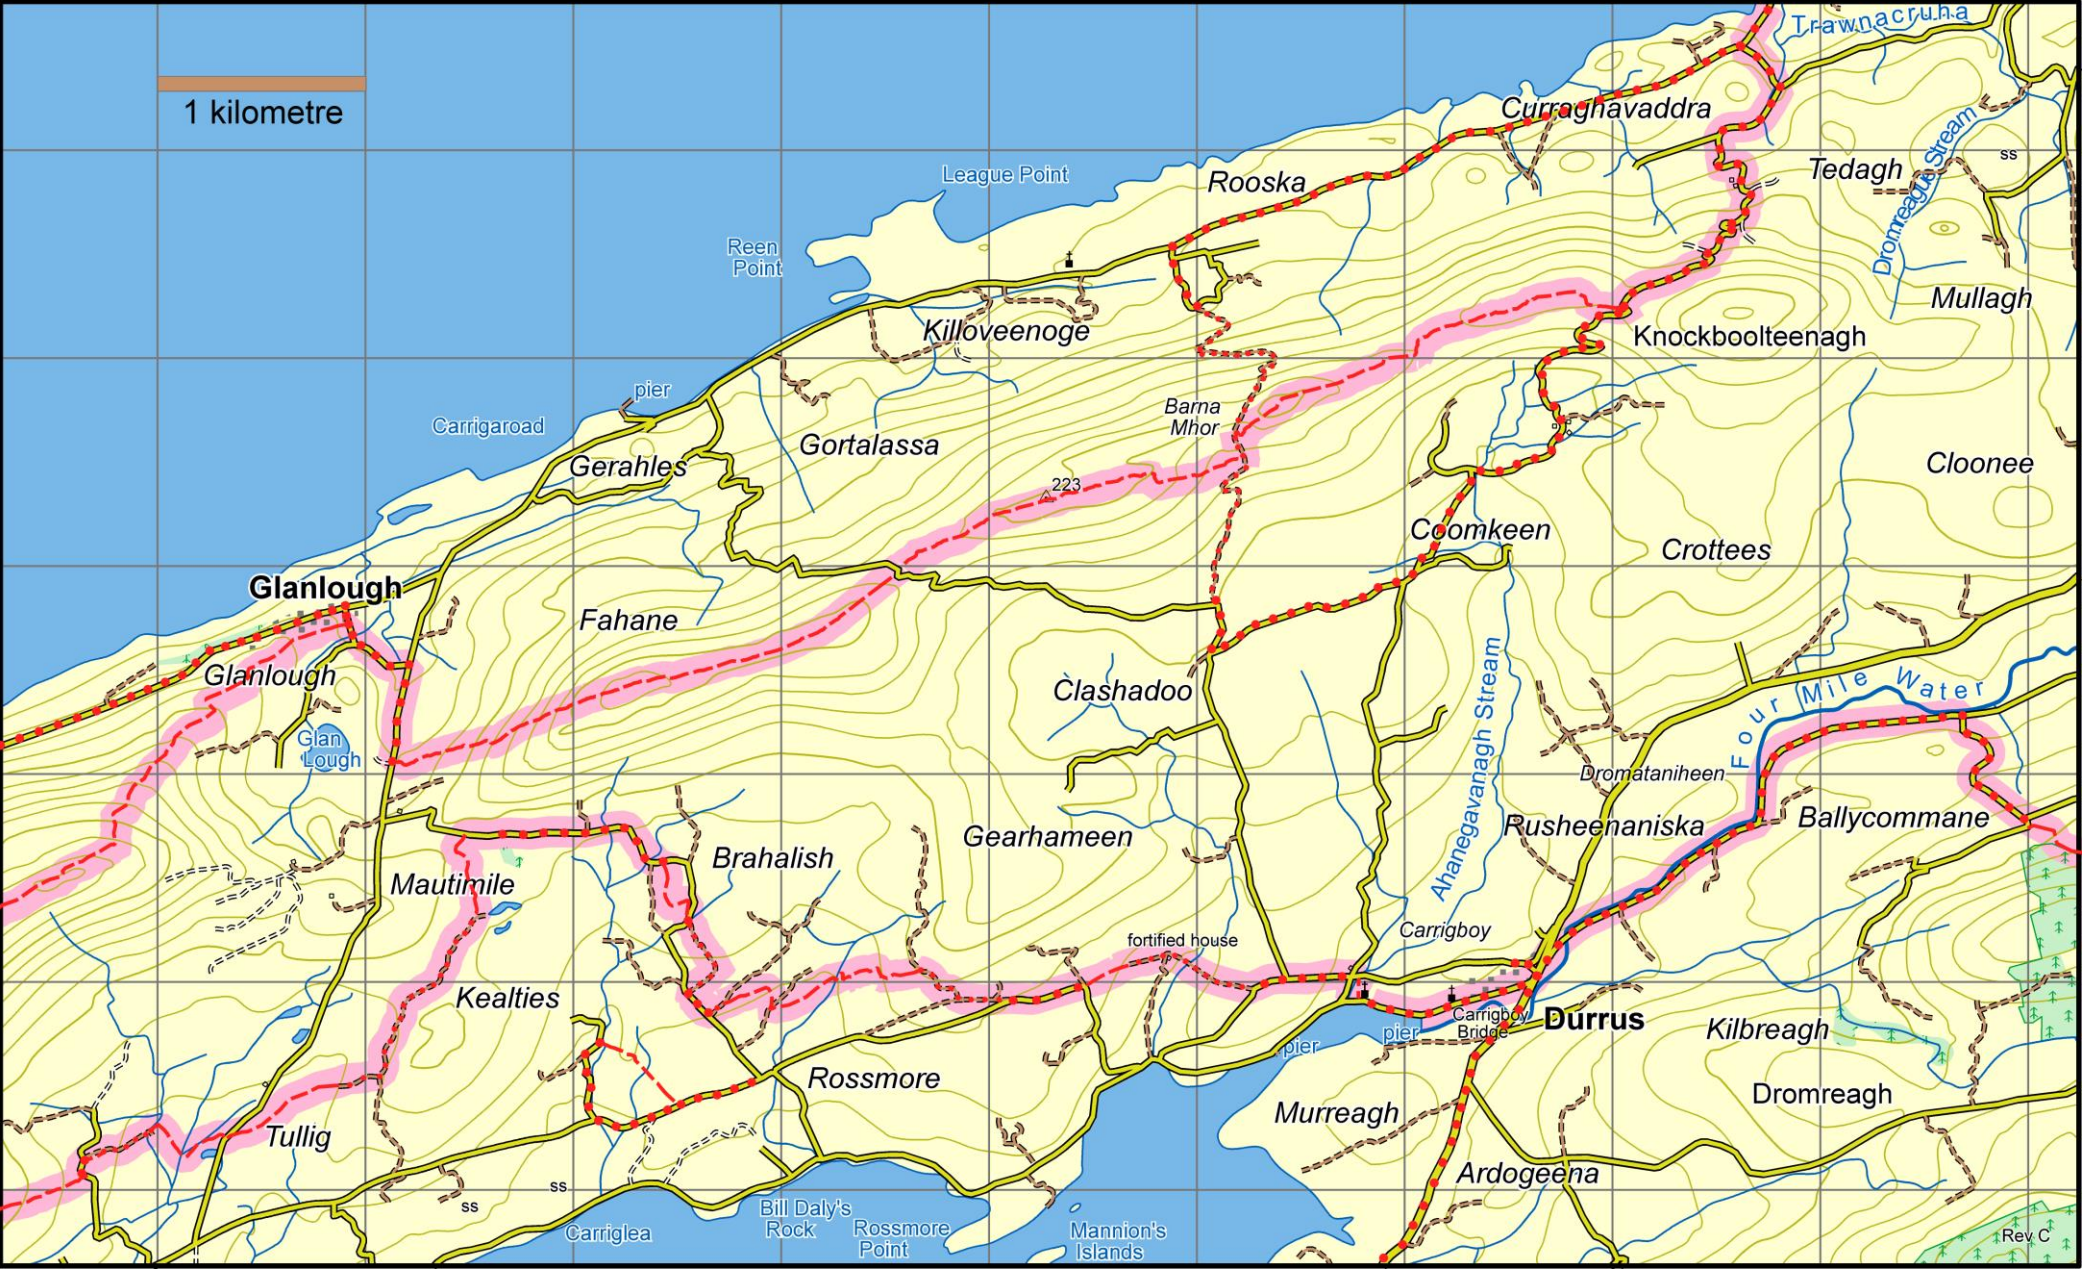

Sheep's Head Way : Map 2 Knockboolteenagh Glanlough Durrus

This map is made available from the National Trails Office / Irish Sports Council, produced by EastWest mapping. The map is intended for personal use only and should not be modified, republished or transmitted in any form without the permission of the Irish Sports Council's National Trails Office. The representation of a track or path on this map does not indicate a right of way. The map includes Ordnance Survey Ireland data made available for display under Permit No. 8658. (c) Ordnance Survey Ireland / Government of Ireland.