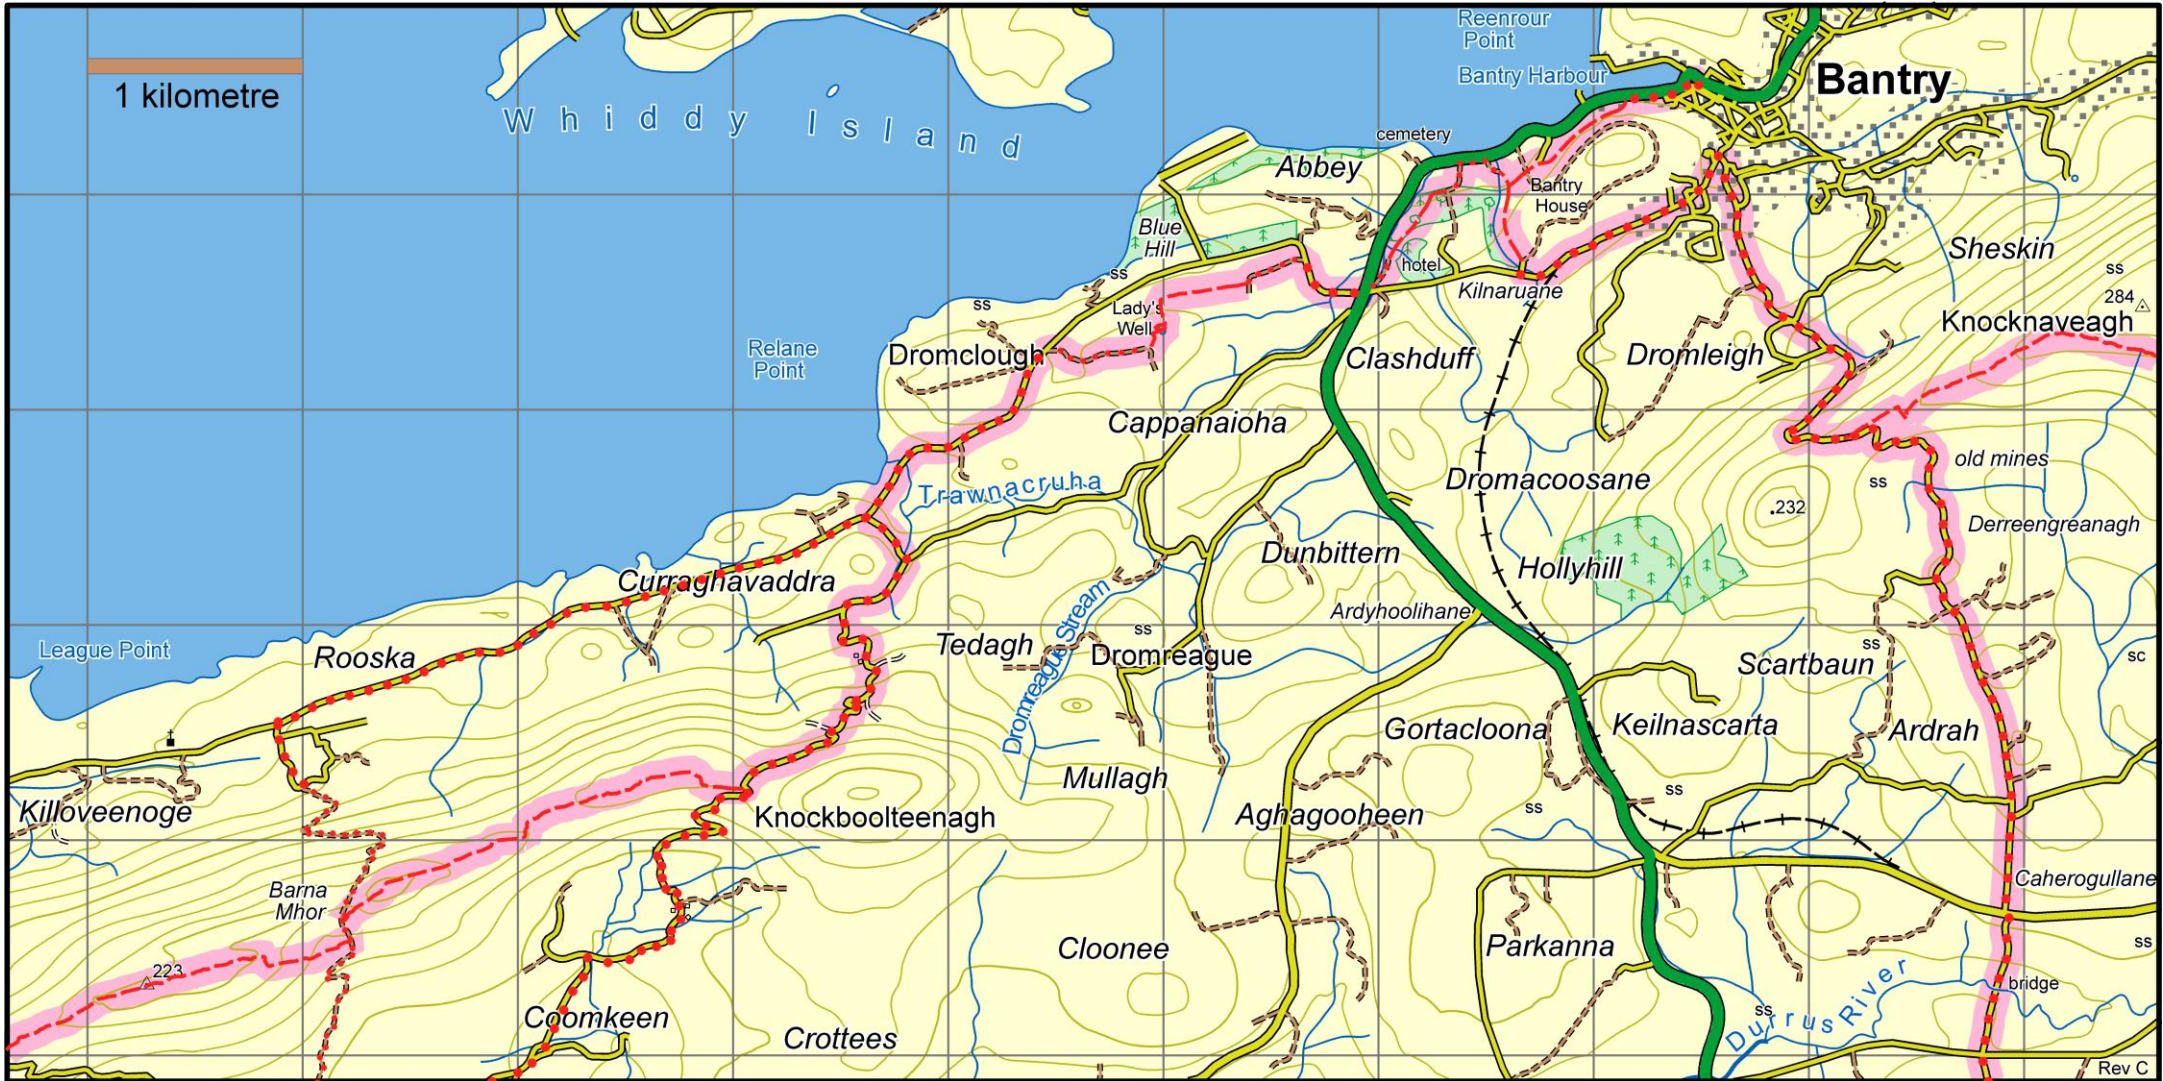

Sheep's Head Way : Map 1 Bantry Knockboolteenagh Caherogullane

This map is made available from the National Trails Office / Irish Sports Council, produced by EastWest mapping. The map is intended for personal use only and should not be modified, republished or transmitted in any form without the permission of the Irish Sports Council's National Trails Office. The representation of a track or path on this map does not indicate a right of way. The map includes Ordnance Survey Ireland data made available for display under Permit No. 8658. (c) Ordnance Survey Ireland / Government of Ireland.