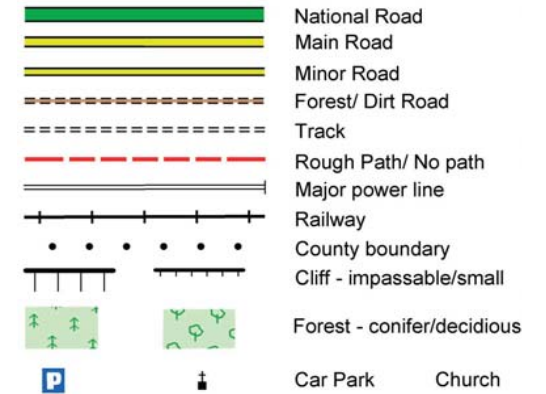

Slieve Felim Way : Map 3 -Toor to Mulkear River

The National Trails Office encourages trail users to apply the Leave No Trace principles:

1. Plan ahead and prepare
2. Be considerate of others
3. Respect farm animals and wildlife
4. Travel and camp on durable ground
5. Leave what you find
6. Dispose of waste properly
7. Minimise the affects of fire