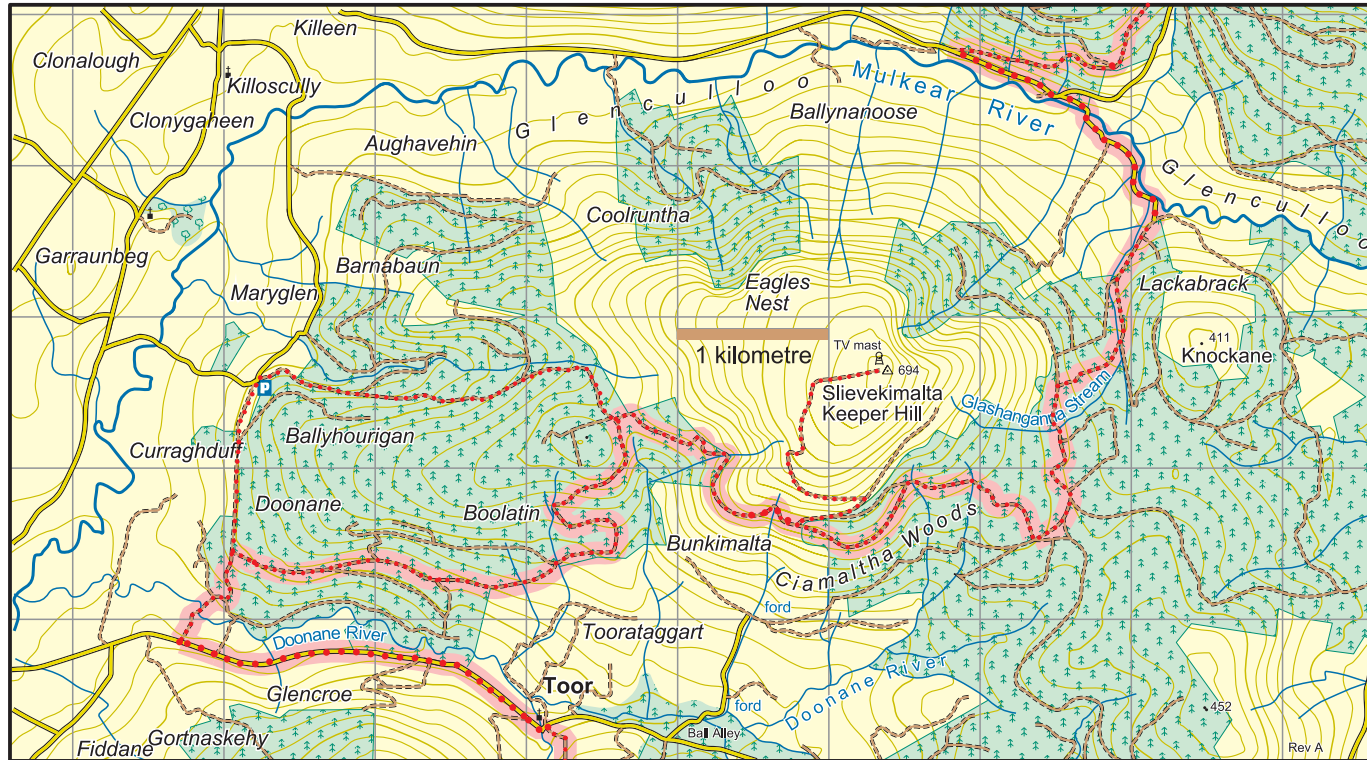

Slieve Felim Way : Map 3 -Toor to Mulkear River

The National Trails Office encourages trail users to apply the Leave No Trace principles:

1. Plan ahead and prepare
2. Be considerate of others
3. Respect farm animals and wildlife
4. Travel and camp on durable ground
5. Leave what you find
6. Dispose of waste properly
7. Minimise the affects of fire