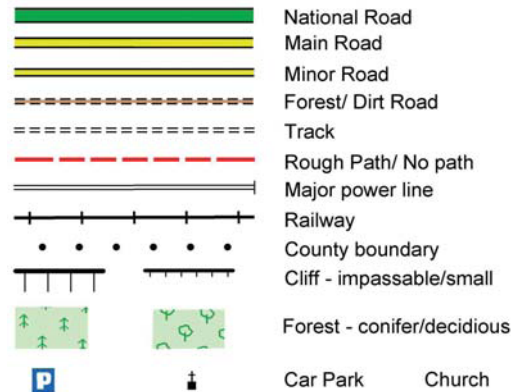

# Slieve Felim Way : Map 2 Toorenbrien Bridge to Toor

The National Trails Office encourages trail users to apply the Leave No Trace principles:

1. Plan ahead and prepare
2. Be considerate of others
3. Respect farm animals and wildlife
4. Travel and camp on durable ground
5. Leave what you find
6. Dispose of waste properly
7. Minimise the affects of fire