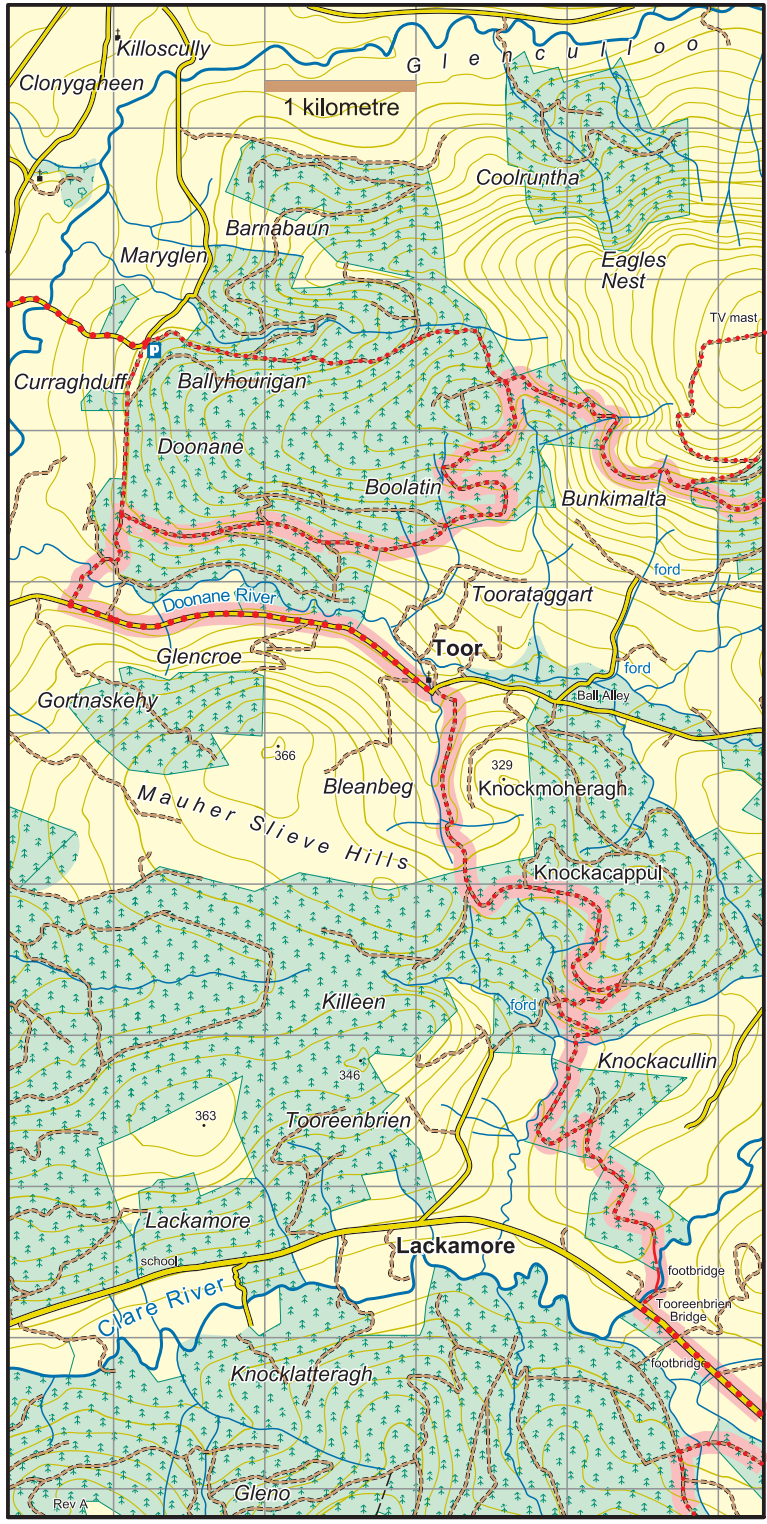

# Slieve Felim Way : Map 2 Toorenbrien Bridge to Toor

The National Trails Office encourages trail users to apply the Leave No Trace principles:

1. Plan ahead and prepare
2. Be considerate of others
3. Respect farm animals and wildlife
4. Travel and camp on durable ground
5. Leave what you find
6. Dispose of waste properly
7. Minimise the affects of fire