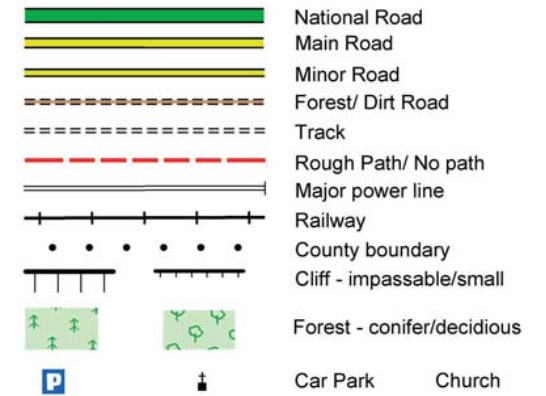

Slieve Felim Way : Map 1 - Murroe to Tooreenbrien Bridge

The National Trails Office encourages trail users to apply the Leave No Trace principles:

1. Plan ahead and prepare
2. Be considerate of others
3. Respect farm animals and wildlife
4. Travel and camp on durable ground
5. Leave what you find
6. Dispose of waste properly
7. Minimise the affects of fire