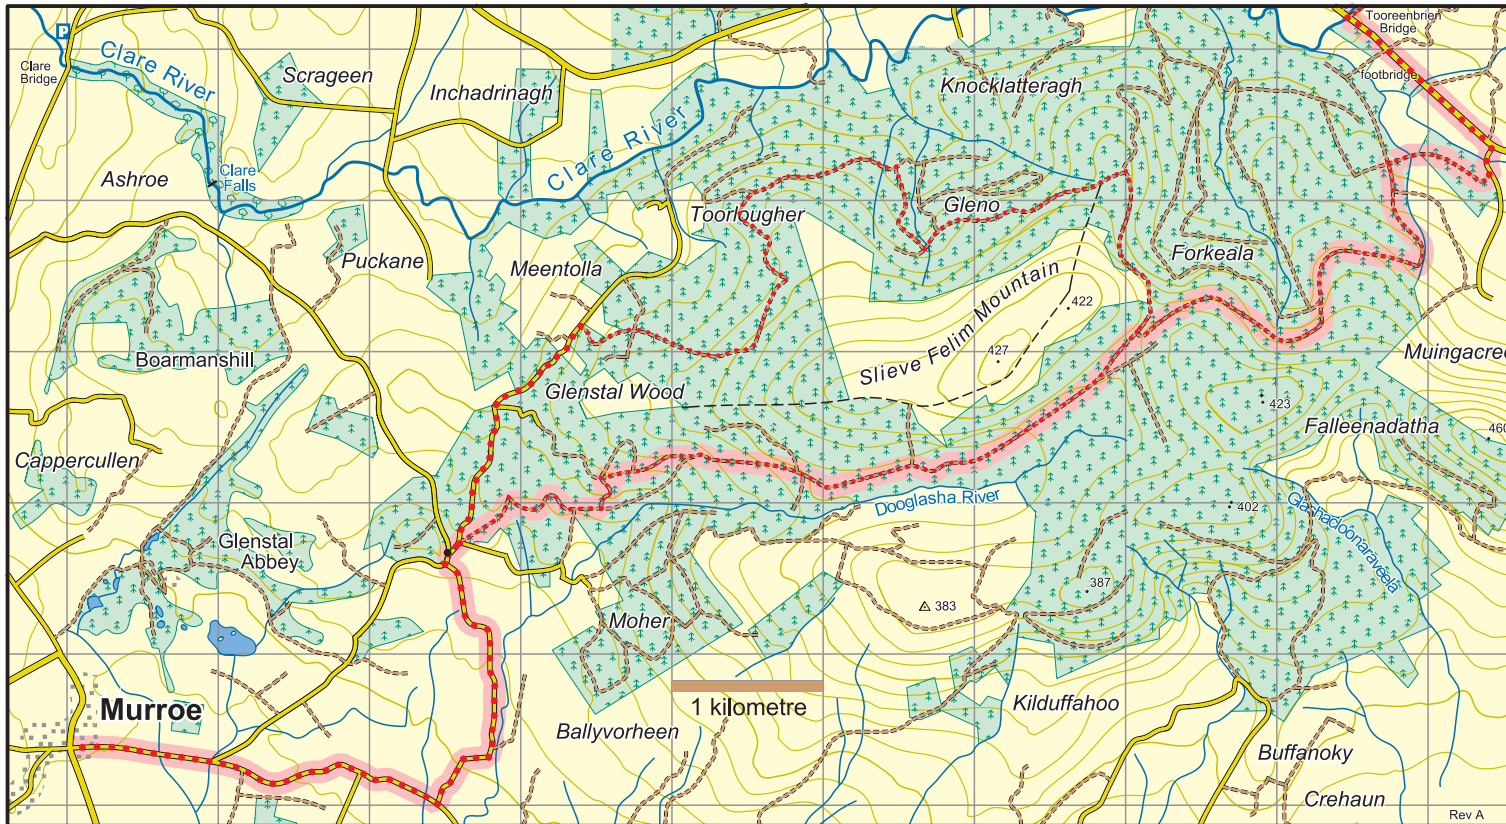

Slieve Felim Way : Map 1 - Murroe to Tooreenbrien Bridge

The National Trails Office encourages trail users to apply the Leave No Trace principles:

1. Plan ahead and prepare
2. Be considerate of others
3. Respect farm animals and wildlife
4. Travel and camp on durable ground
5. Leave what you find
6. Dispose of waste properly
7. Minimise the affects of fire