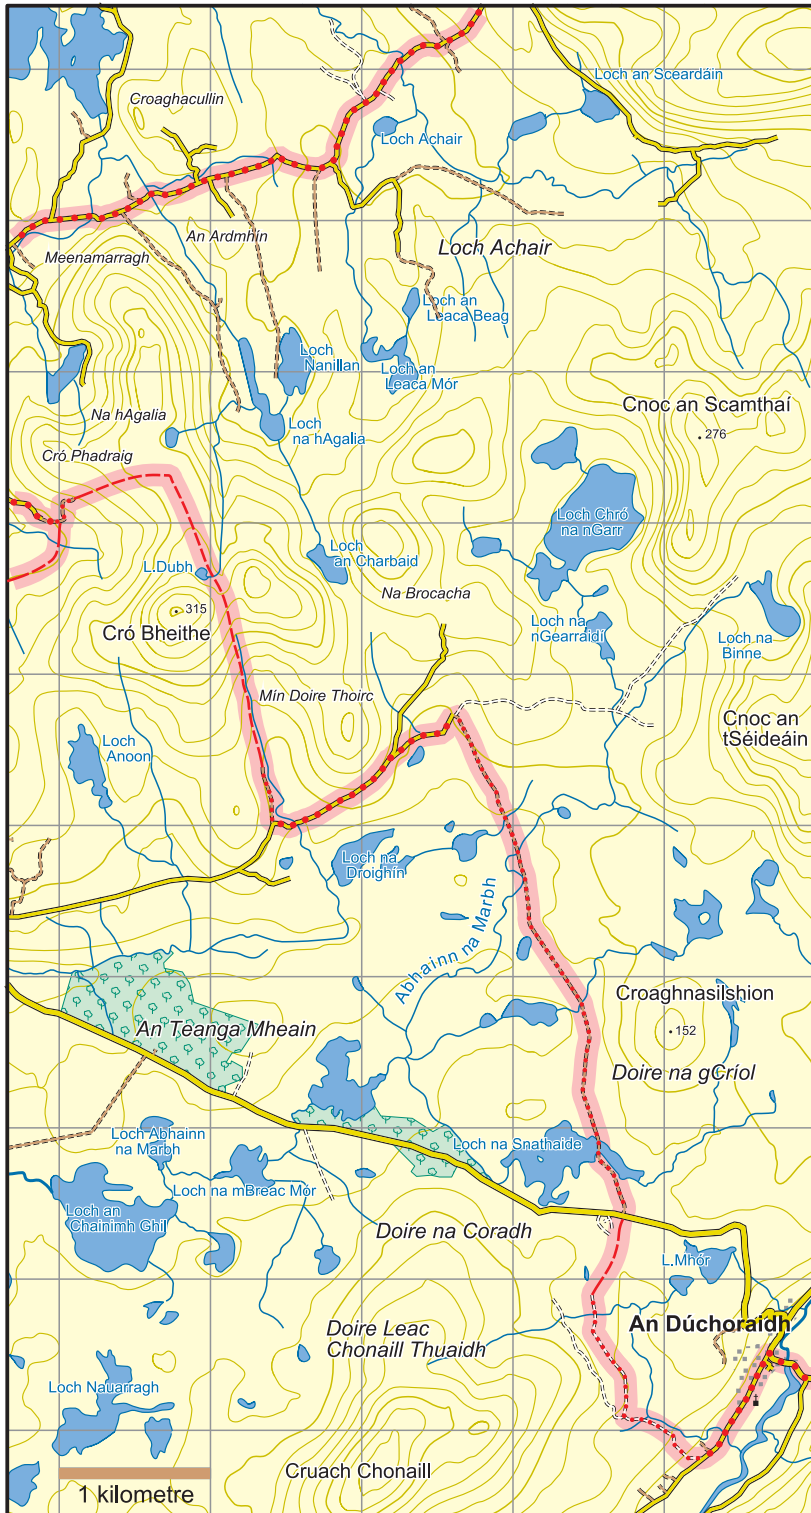

Slí na Finne : Map 7 An Dúchoraidh to Cró Bheithe

	National Road
	Main Road
	Minor Road
	Forest/ Dirt Road
	Track
	Rough Path/ No path
	Major power line
	Railway
	County boundary
	Cliff - impassable/small
	Forest - conifer/deciduous
	Car Park
	Church

The National Trails Office encourages trail users to apply the Leave No Trace principles:

1. Plan ahead and prepare
2. Be considerate of others
3. Respect farm animals and wildlife
4. Travel and camp on durable ground
5. Leave what you find
6. Dispose of waste properly
7. Minimise the affects of fire