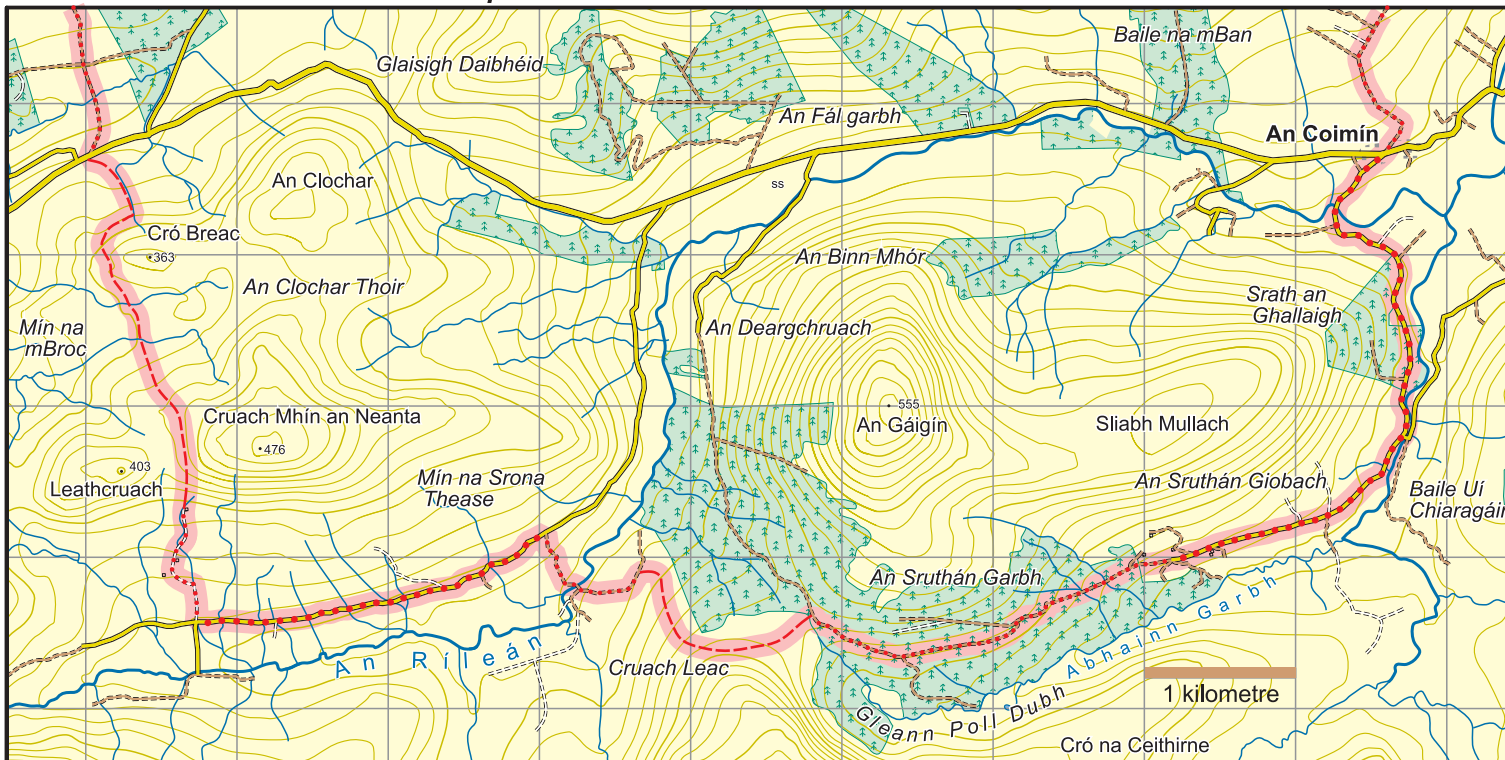

# Slí na Finne : Map 4 An Coimín to Cruach Mhín an Neanta

	National Road
	Main Road
	Minor Road
	Forest/ Dirt Road
	Track
	Rough Path/ No path
	Major power line
	Railway
	County boundary
	Cliff - impassable/small
	Forest - conifer/deciduous
	Car Park
	Church

The National Trails Office encourages trail users to apply the Leave No Trace principles:

1. Plan ahead and prepare
2. Be considerate of others
3. Respect farm animals and wildlife
4. Travel and camp on durable ground
5. Leave what you find
6. Dispose of waste properly
7. Minimise the affects of fire

This map is made available from the National Trails Office/ Irish Sports Council, produced by EastWest mapping. The map is intended for personal use only and should not be modified, republished or transmitted in any form without the permission of the National Trails Office. The representation of a track or path on this map does not indicate a right of way. The map includes Ordnance Survey Ireland data made available for display under Ordnance Survey Ireland Permit No. 8658. © Ordnance Survey Ireland/ Government of Ireland.