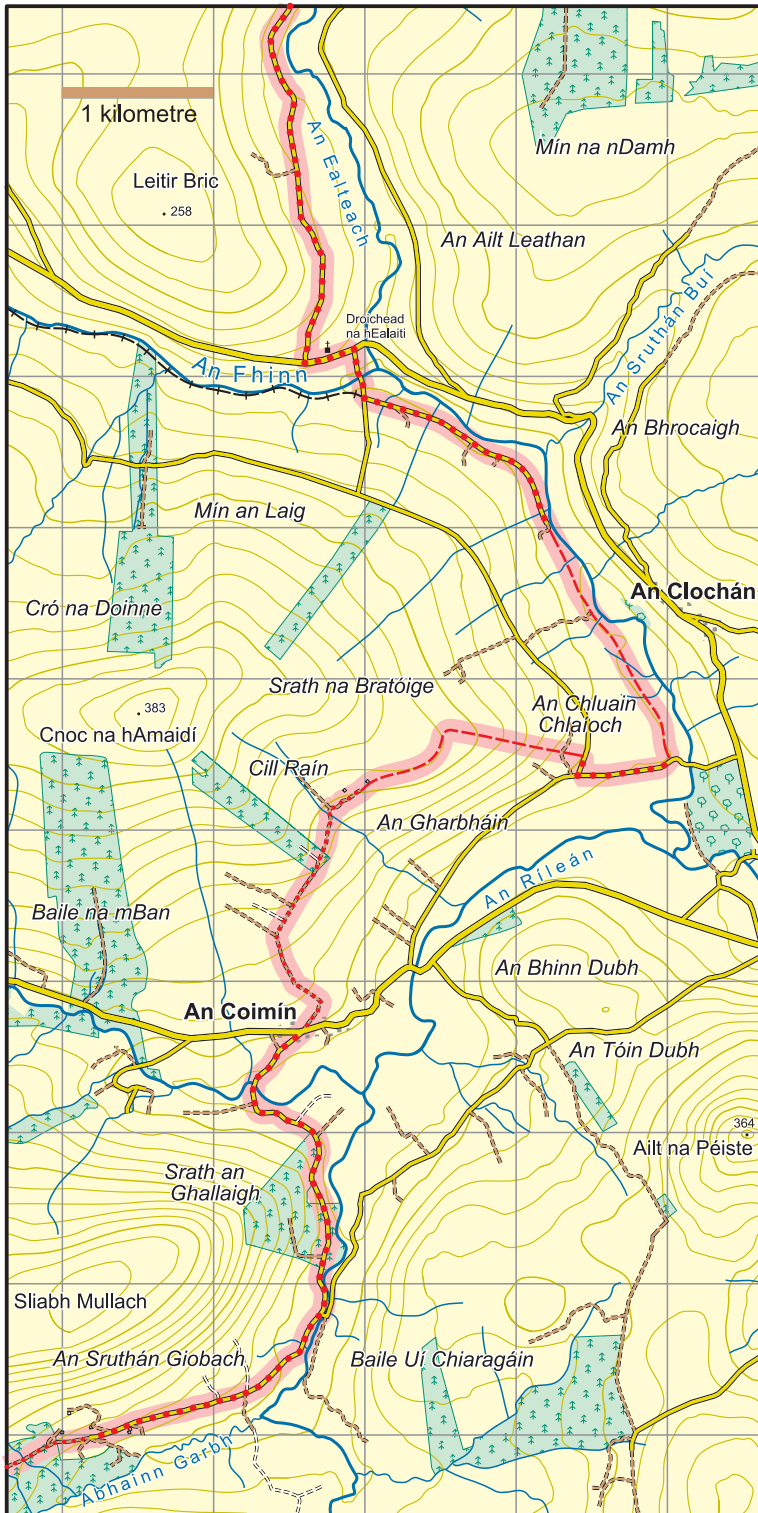

Slí na Finne : Map 3 Droichead na hEalaiti to An Coimín

	National Road
	Main Road
	Minor Road
	Forest/ Dirt Road
	Track
	Rough Path/ No path
	Major power line
	Railway
	County boundary
	Cliff - impassable/small
	Forest - conifer/deciduous
	Car Park
	Church

The National Trails Office encourages trail users to apply the Leave No Trace principles:

1. Plan ahead and prepare
2. Be considerate of others
3. Respect farm animals and wildlife
4. Travel and camp on durable ground
5. Leave what you find
6. Dispose of waste properly
7. Minimise the affects of fire