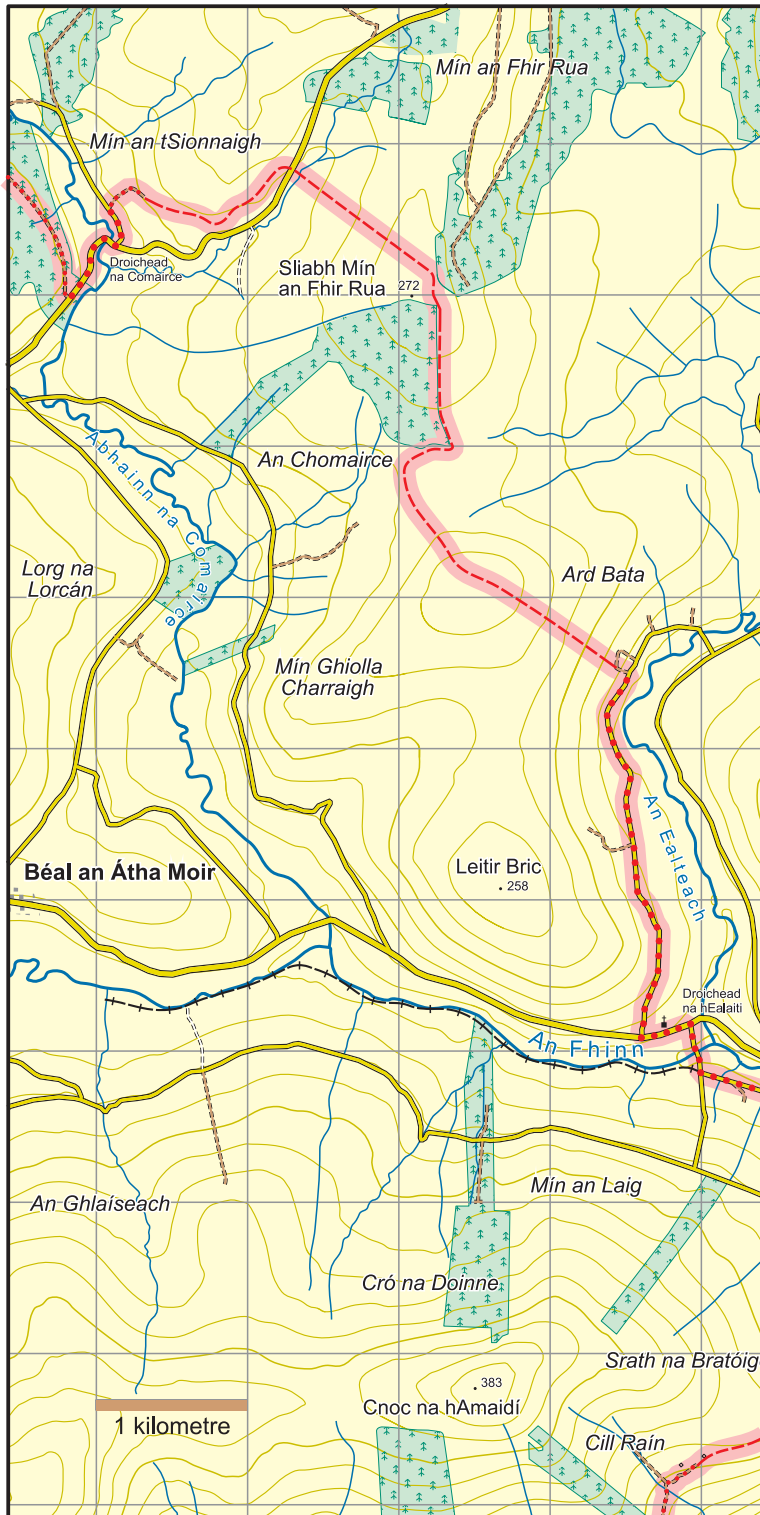

Slí na Finne : Map 2

Droichead na Comairce to Droichead na hEalaiti

	National Road
	Main Road
	Minor Road
	Forest/ Dirt Road
	Track
	Rough Path/ No path
	Major power line
	Railway
	County boundary
	Cliff - impassable/small
	Forest - conifer/deciduous
	Car Park
	Church

The National Trails Office encourages trail users to apply the Leave No Trace principles:

1. Plan ahead and prepare
2. Be considerate of others
3. Respect farm animals and wildlife
4. Travel and camp on durable ground
5. Leave what you find
6. Dispose of waste properly
7. Minimise the affects of fire