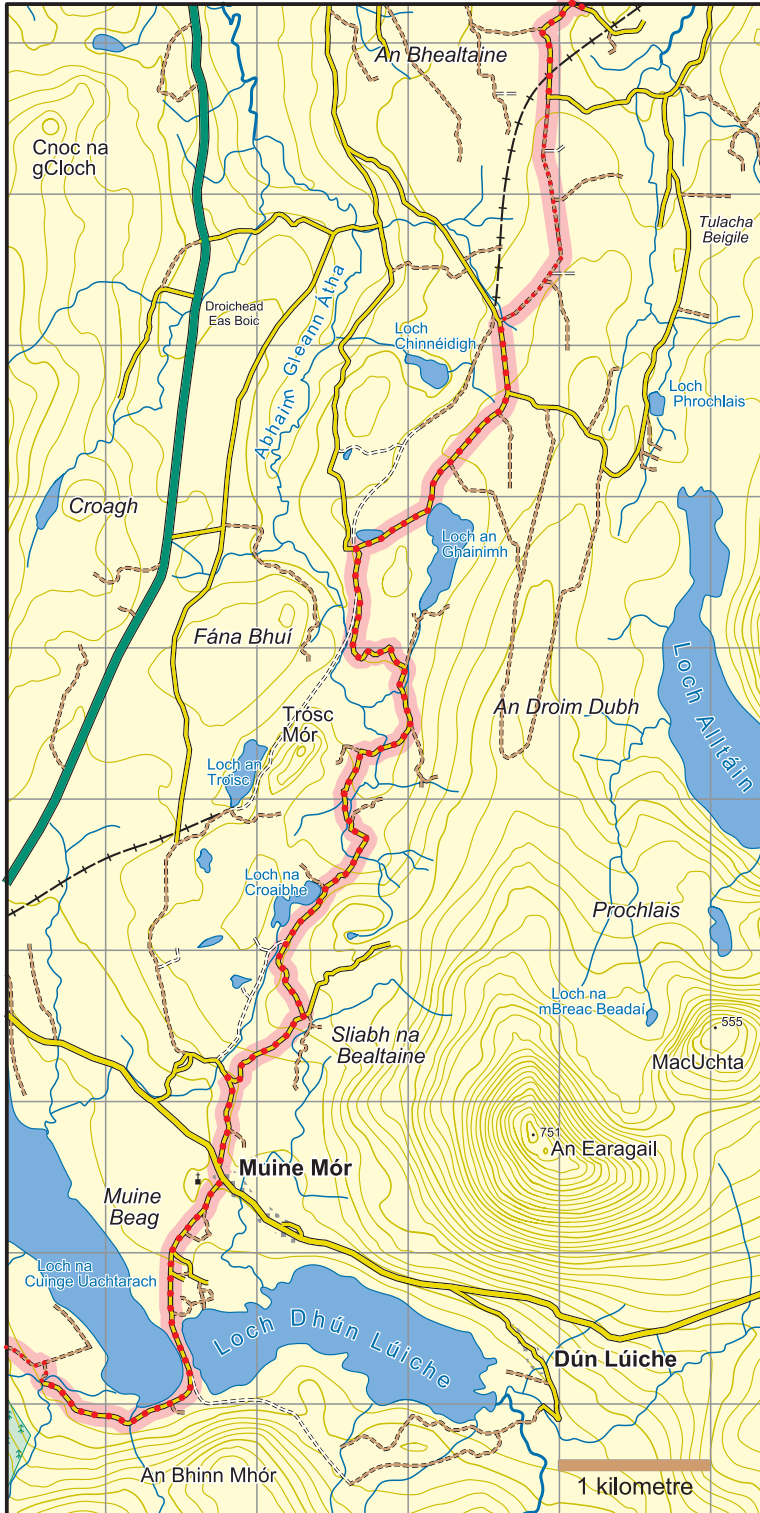

Slí an Earagail : Map 5 Loch Chinnéidigh to Muine Mór

	National Road
	Main Road
	Minor Road
	Forest/ Dirt Road
	Track
	Rough Path/ No path
	Major power line
	Railway
	County boundary
	Cliff - impassable/small
	Forest - conifer/deciduous
	Car Park
	Church

The National Trails Office encourages trail users to apply the Leave No Trace principles:

1. Plan ahead and prepare
2. Be considerate of others
3. Respect farm animals and wildlife
4. Travel and camp on durable ground
5. Leave what you find
6. Dispose of waste properly
7. Minimise the affects of fire