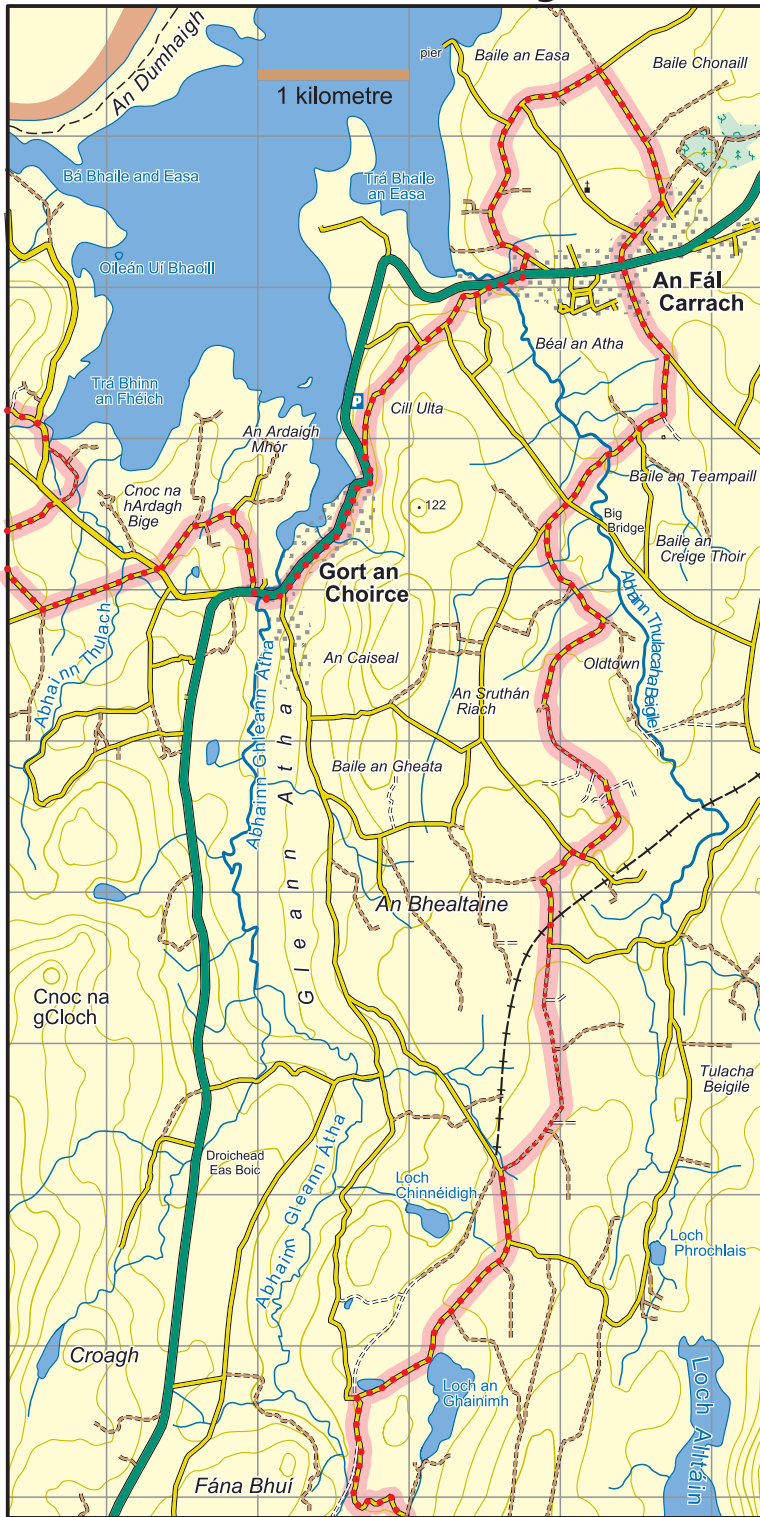

Slí an Earagail : Map 4 Gort an Choirce to An Fál Carrach & Loch Chinnéidigh

The National Trails Office encourages trail users to apply the Leave No Trace principles:

1. Plan ahead and prepare
2. Be considerate of others
3. Respect farm animals and wildlife
4. Travel and camp on durable ground
5. Leave what you find
6. Dispose of waste properly
7. Minimise the affects of fire