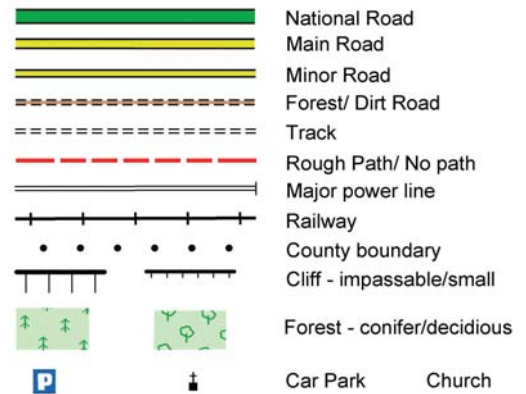

Slí an Earagail : Map 4 Gort an Choirce to An Fál Carrach & Loch Chinnéidigh

The National Trails Office encourages trail users to apply the Leave No Trace principles:

1. Plan ahead and prepare
2. Be considerate of others
3. Respect farm animals and wildlife
4. Travel and camp on durable ground
5. Leave what you find
6. Dispose of waste properly
7. Minimise the affects of fire