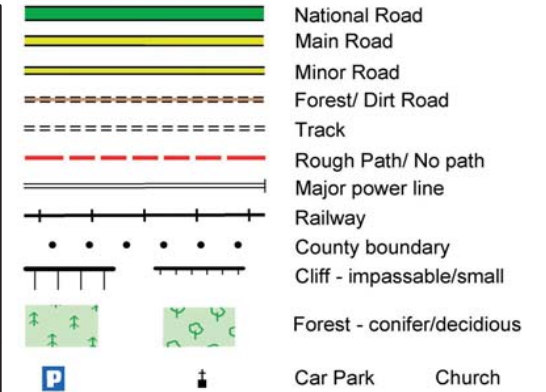

Slí an Earagail : Map 3 Bun na Leaca to Mín Lárach & Gort an Choirce

The National Trails Office encourages trail users to apply the Leave No Trace principles:

1. Plan ahead and prepare
2. Be considerate of others
3. Respect farm animals and wildlife
4. Travel and camp on durable ground
5. Leave what you find
6. Dispose of waste properly
7. Minimise the affects of fire