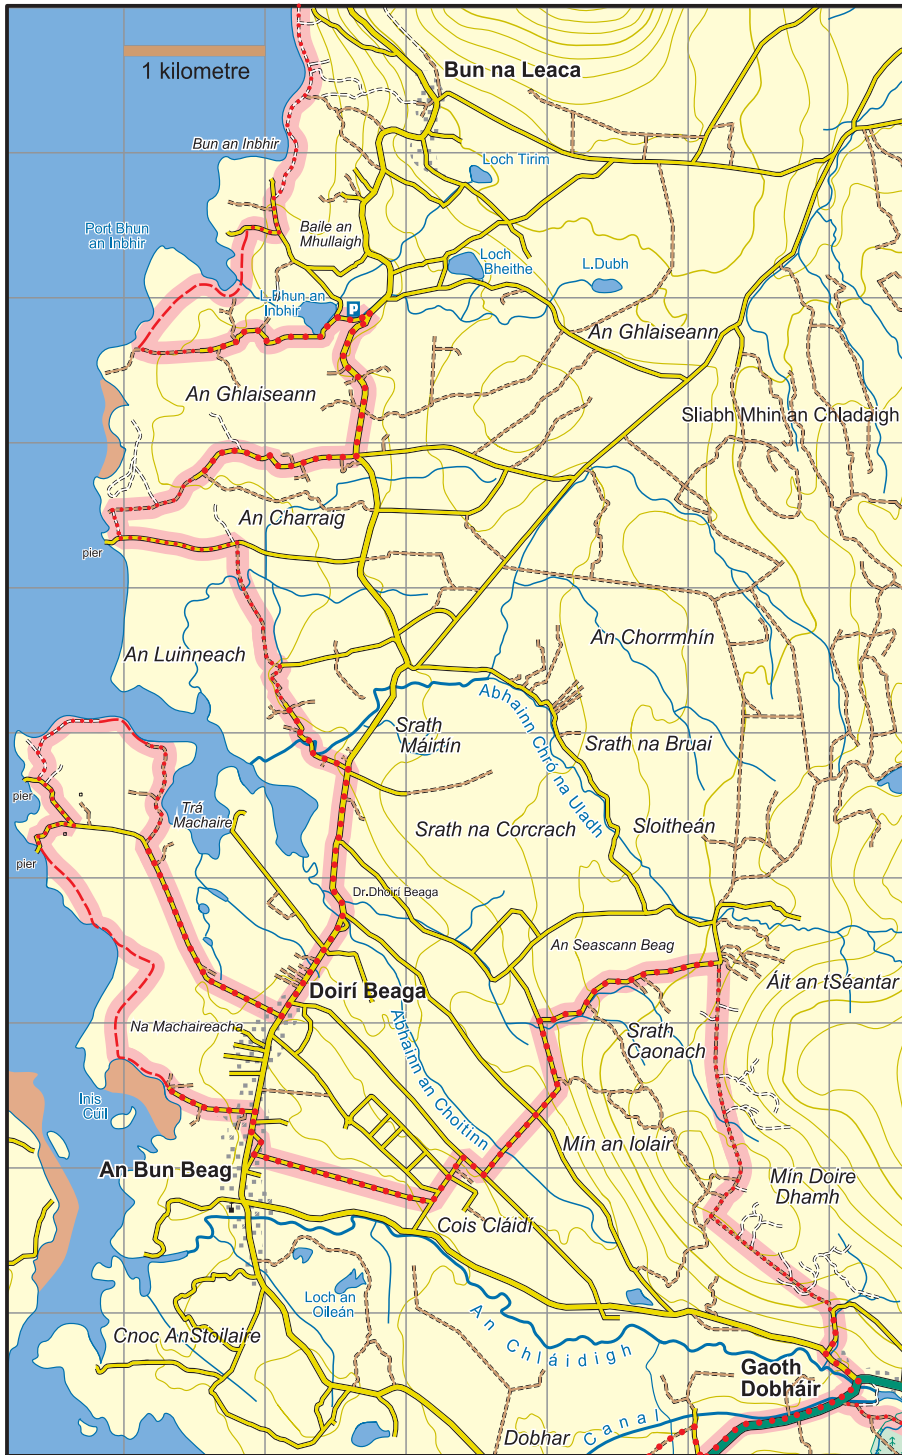

Slí an Earagail : Map 2

Gaoth Dobháir to An Bun Beag & Bun na Leaca

	National Road
	Main Road
	Minor Road
	Forest/ Dirt Road
	Track
	Rough Path/ No path
	Major power line
	Railway
	County boundary
	Cliff - impassable/small
	Forest - conifer/deciduous
	Car Park
	Church

The National Trails Office encourages trail users to apply the Leave No Trace principles:

1. Plan ahead and prepare
2. Be considerate of others
3. Respect farm animals and wildlife
4. Travel and camp on durable ground
5. Leave what you find
6. Dispose of waste properly
7. Minimise the affects of fire