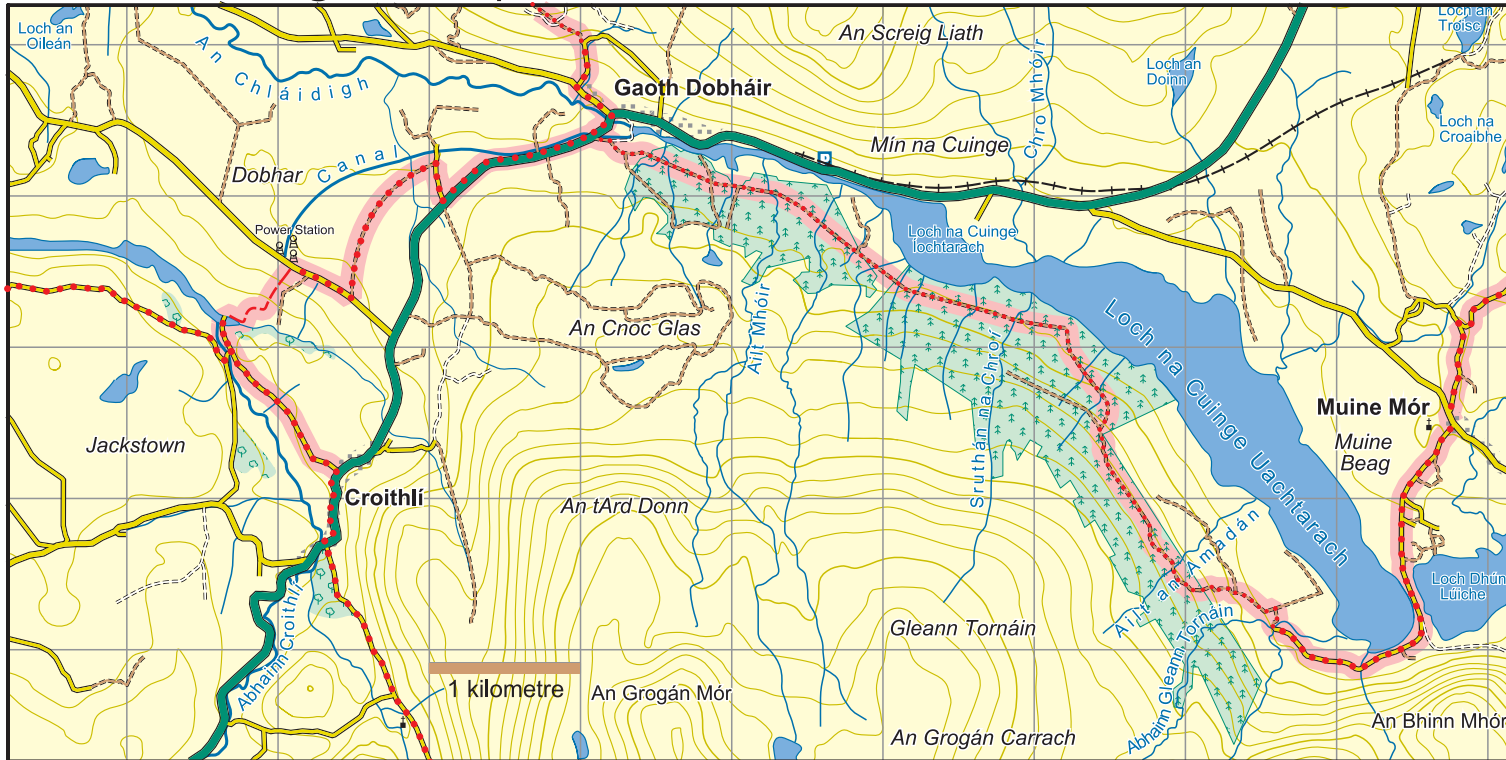

# Slí an Earagail : Map 1 Muine Mór to Gaoth Dobháir & Croithlí

The National Trails Office encourages trail users to apply the Leave No Trace principles:

1. Plan ahead and prepare
2. Be considerate of others
3. Respect farm animals and wildlife
4. Travel and camp on durable ground
5. Leave what you find
6. Dispose of waste properly
7. Minimise the affects of fire