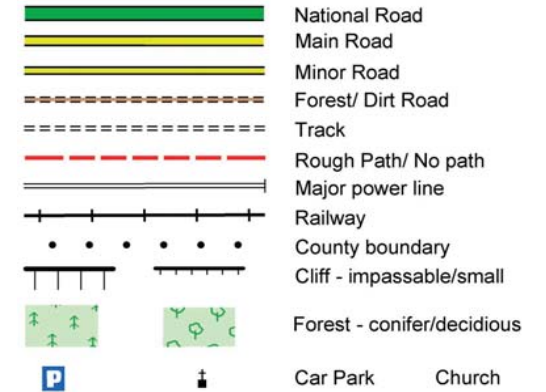

# Slí an Earagail : Map 1 Muine Mór to Gaoth Dobháir & Croithlí

The National Trails Office encourages trail users to apply the Leave No Trace principles:

1. Plan ahead and prepare
2. Be considerate of others
3. Respect farm animals and wildlife
4. Travel and camp on durable ground
5. Leave what you find
6. Dispose of waste properly
7. Minimise the affects of fire