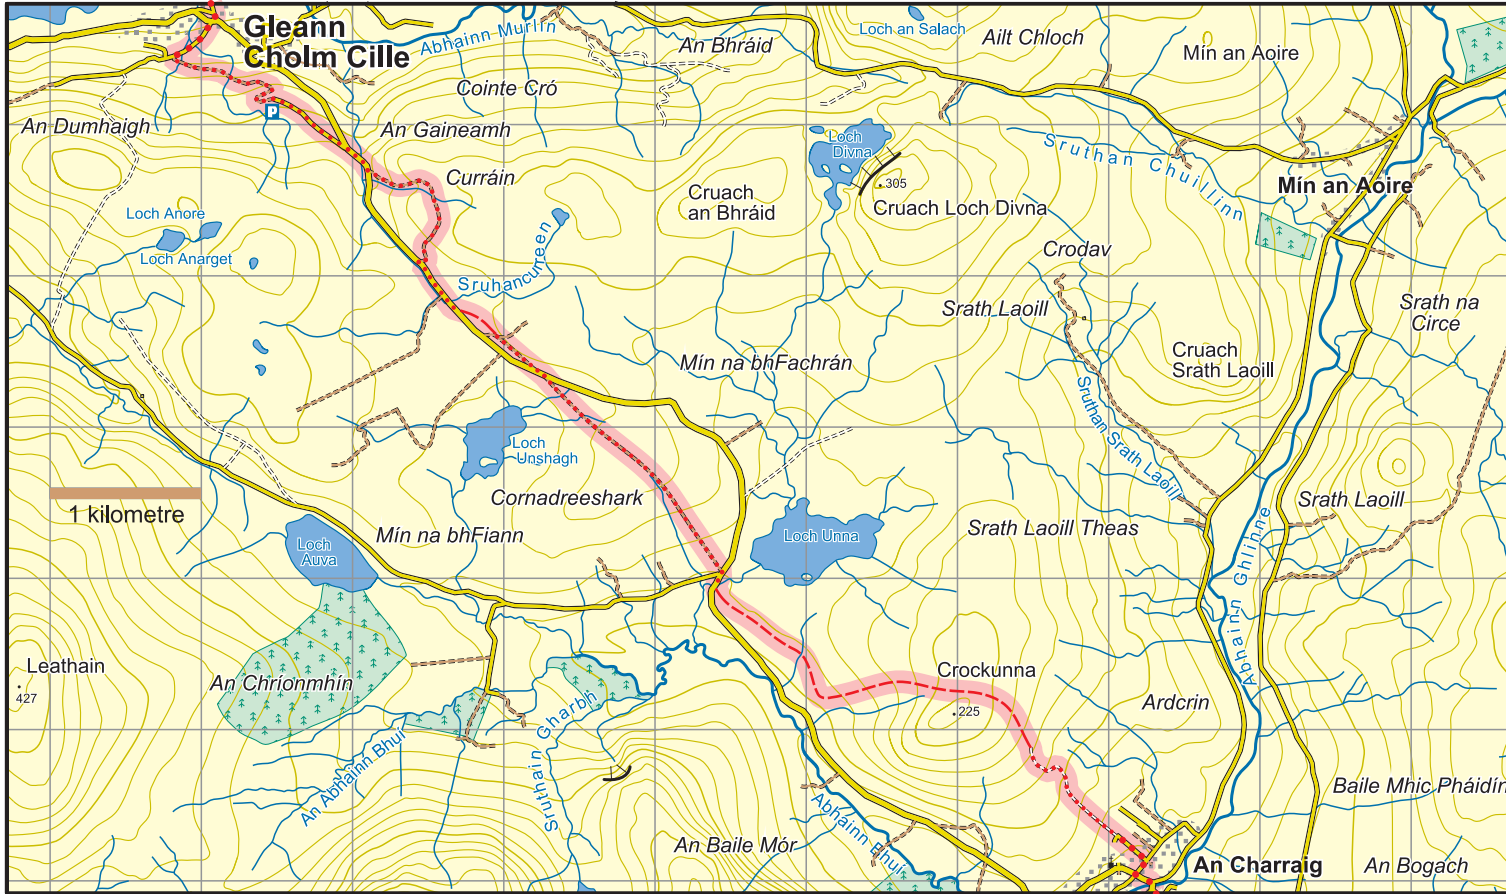

# Slí Cholmcille : Map 5 An Charraig to Gleann Cholm Cille

	National Road
	Main Road
	Minor Road
	Forest/ Dirt Road
	Track
	Rough Path/ No path
	Major power line
	Railway
	County boundary
	Cliff - impassable/small
	Forest - conifer/deciduous
	Car Park
	Church

The National Trails Office encourages trail users to apply the Leave No Trace principles:

1. Plan ahead and prepare
2. Be considerate of others
3. Respect farm animals and wildlife
4. Travel and camp on durable ground
5. Leave what you find
6. Dispose of waste properly
7. Minimise the affects of fire

This map is made available from the National Trails Office/ Irish Sports Council, produced by EastWest mapping. The map is intended for personal use only and should not be modified, republished or transmitted in any form without the permission of the National Trails Office. The representation of a track or path on this map does not indicate a right of way. The map includes Ordnance Survey Ireland data made available for display under Ordnance Survey Ireland Permit No. 8658. © Ordnance Survey Ireland/ Government of Ireland.