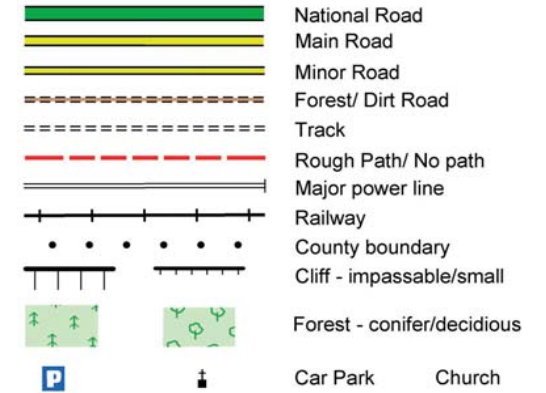

Slí Cholmcille : Map 4 Cill Charthaigh to An Charraig

The National Trails Office encourages trail users to apply the Leave No Trace principles:

1. Plan ahead and prepare
2. Be considerate of others
3. Respect farm animals and wildlife
4. Travel and camp on durable ground
5. Leave what you find
6. Dispose of waste properly
7. Minimise the affects of fire