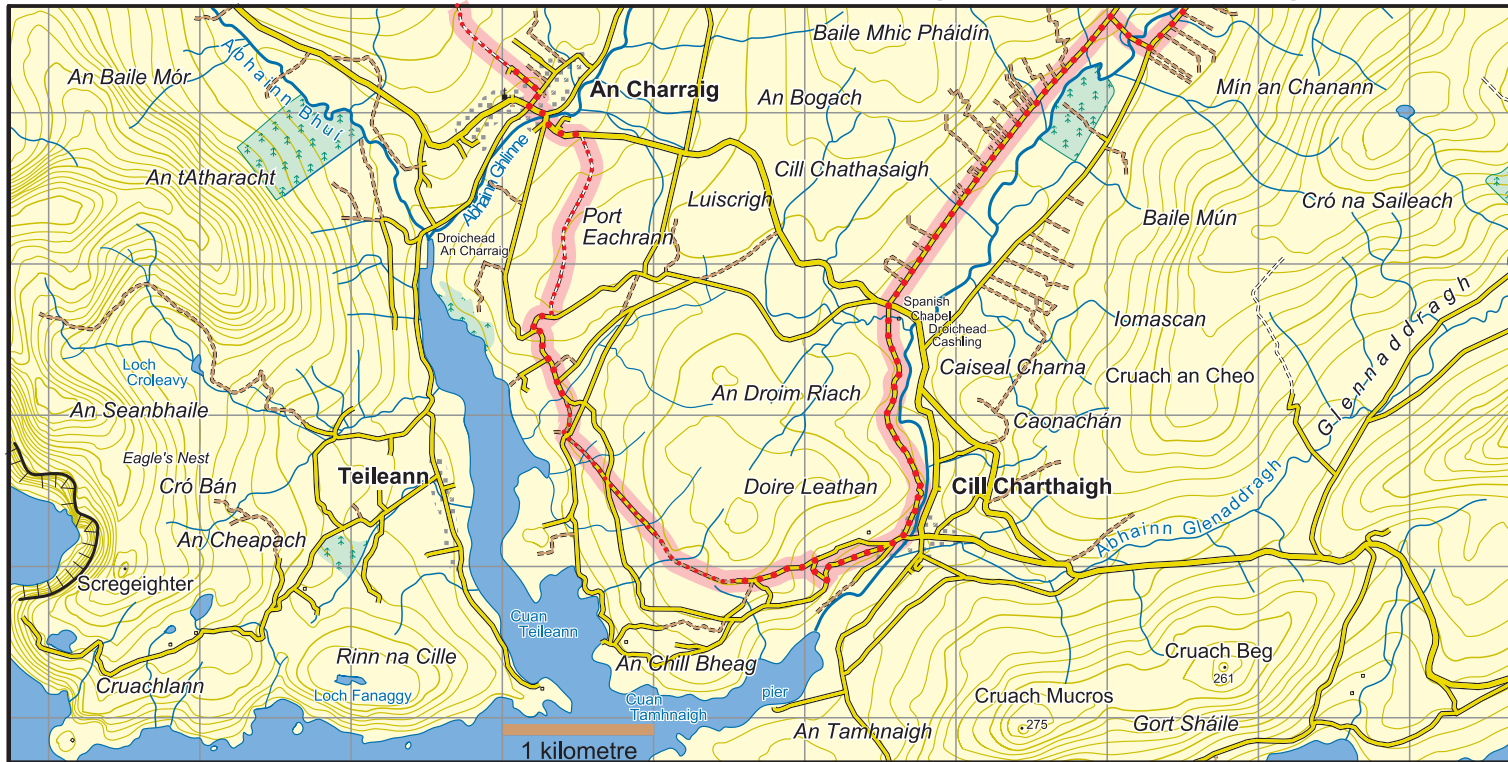

Slí Cholmcille : Map 4 Cill Charthaigh to An Charraig

The National Trails Office encourages trail users to apply the Leave No Trace principles:

1. Plan ahead and prepare
2. Be considerate of others
3. Respect farm animals and wildlife
4. Travel and camp on durable ground
5. Leave what you find
6. Dispose of waste properly
7. Minimise the affects of fire