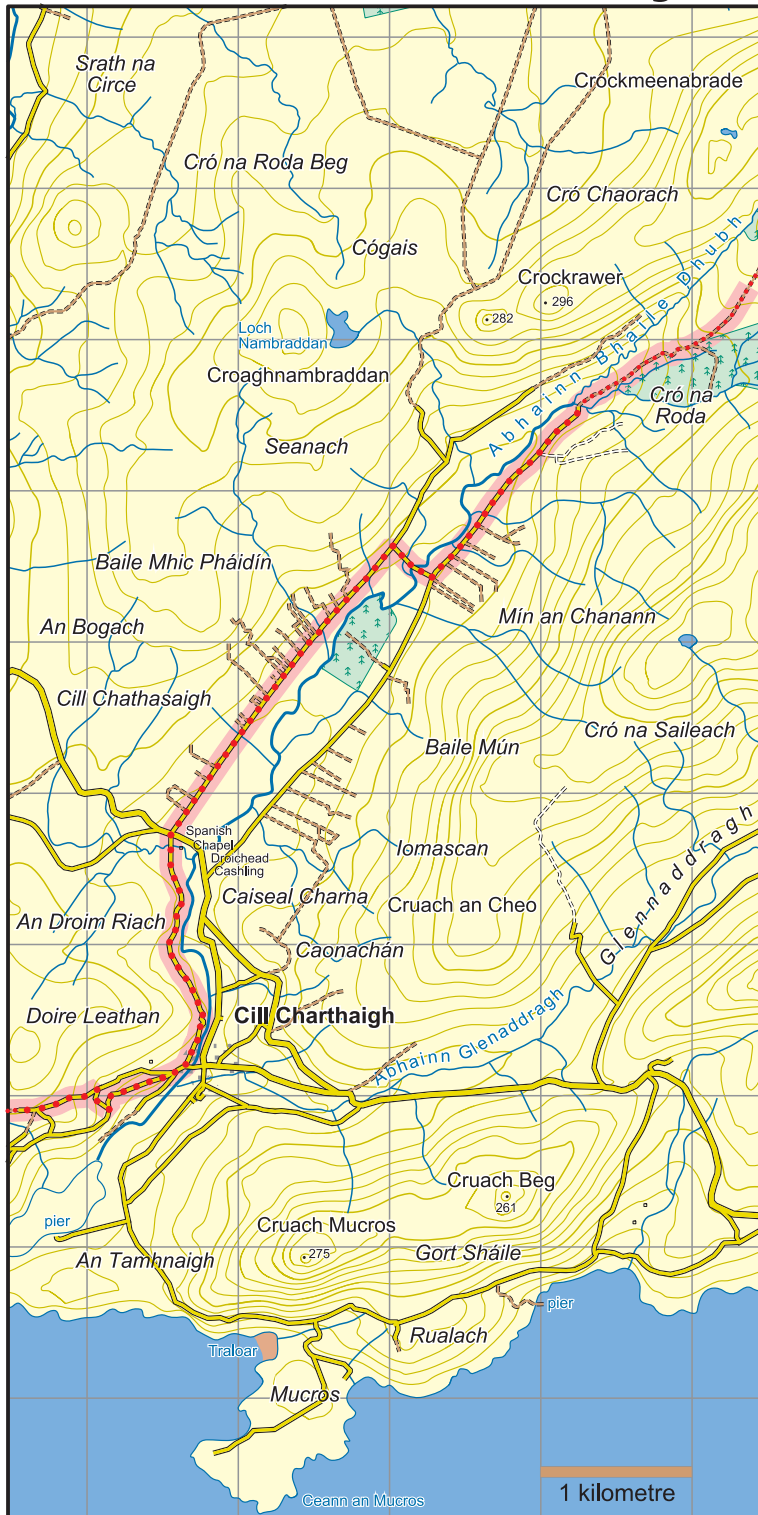

Slí Cholmcille : Map 3 Cró na Roda to Cill Charthaigh

	National Road
	Main Road
	Minor Road
	Forest/ Dirt Road
	Track
	Rough Path/ No path
	Major power line
	Railway
	County boundary
	Cliff - impassable/small
	Forest - conifer/deciduous
	Car Park
	Church

The National Trails Office encourages trail users to apply the Leave No Trace principles:

1. Plan ahead and prepare
2. Be considerate of others
3. Respect farm animals and wildlife
4. Travel and camp on durable ground
5. Leave what you find
6. Dispose of waste properly
7. Minimise the affects of fire