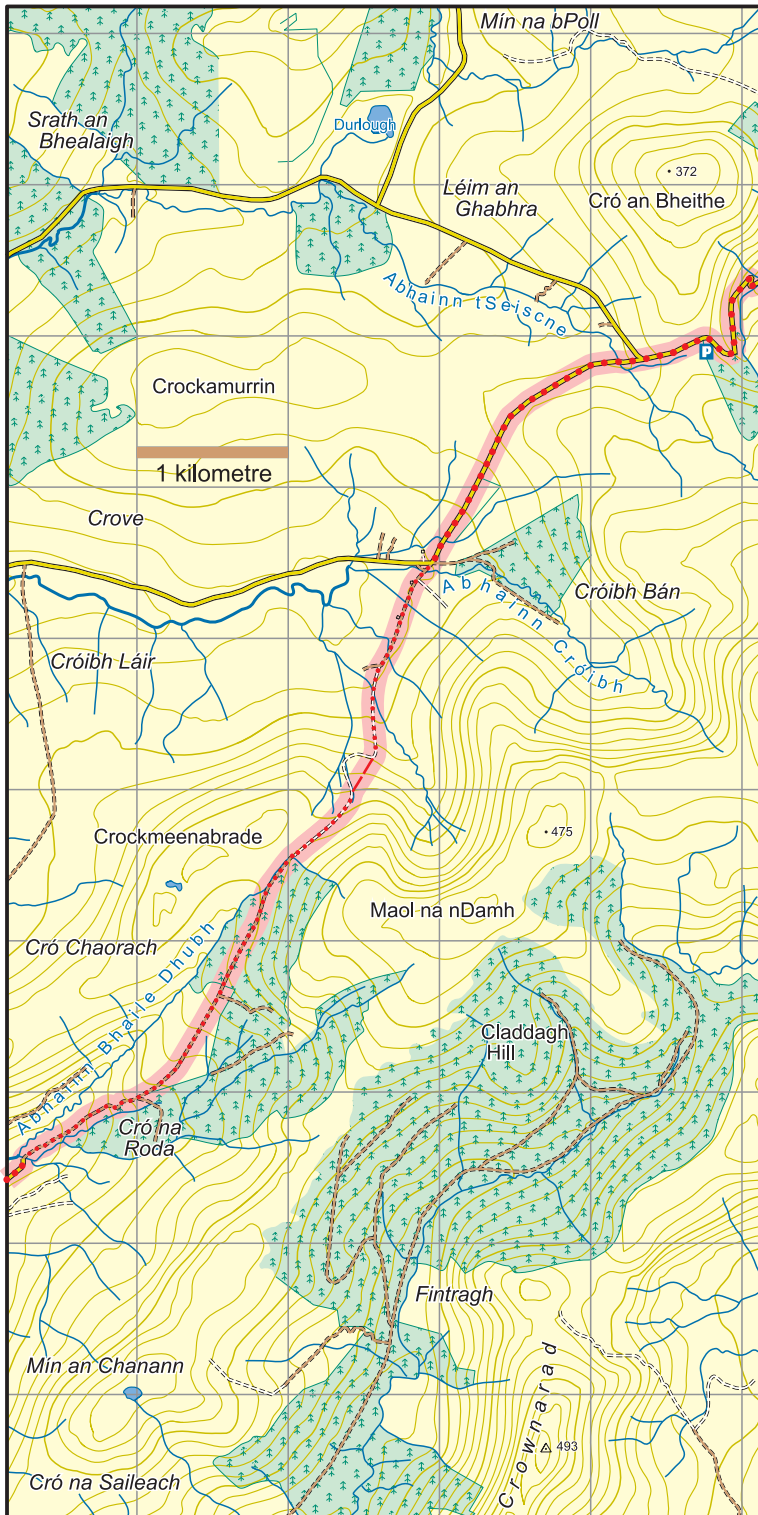

# Slí Cholmcille : Map 2 Cró an Bheithe to Cró na Roda

The National Trails Office encourages trail users to apply the Leave No Trace principles:

1. Plan ahead and prepare
2. Be considerate of others
3. Respect farm animals and wildlife
4. Travel and camp on durable ground
5. Leave what you find
6. Dispose of waste properly
7. Minimise the affects of fire