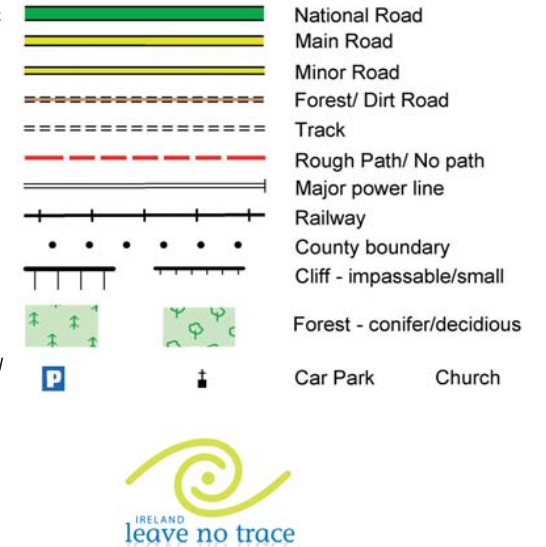

Slí Cholmcille : Map 1 Ard an Rátha to Cró an Bheithe & Crockuna

The National Trails Office encourages trail users to apply the Leave No Trace principles:

1. Plan ahead and prepare
2. Be considerate of others
3. Respect farm animals and wildlife
4. Travel and camp on durable ground
5. Leave what you find
6. Dispose of waste properly
7. Minimise the affects of fire