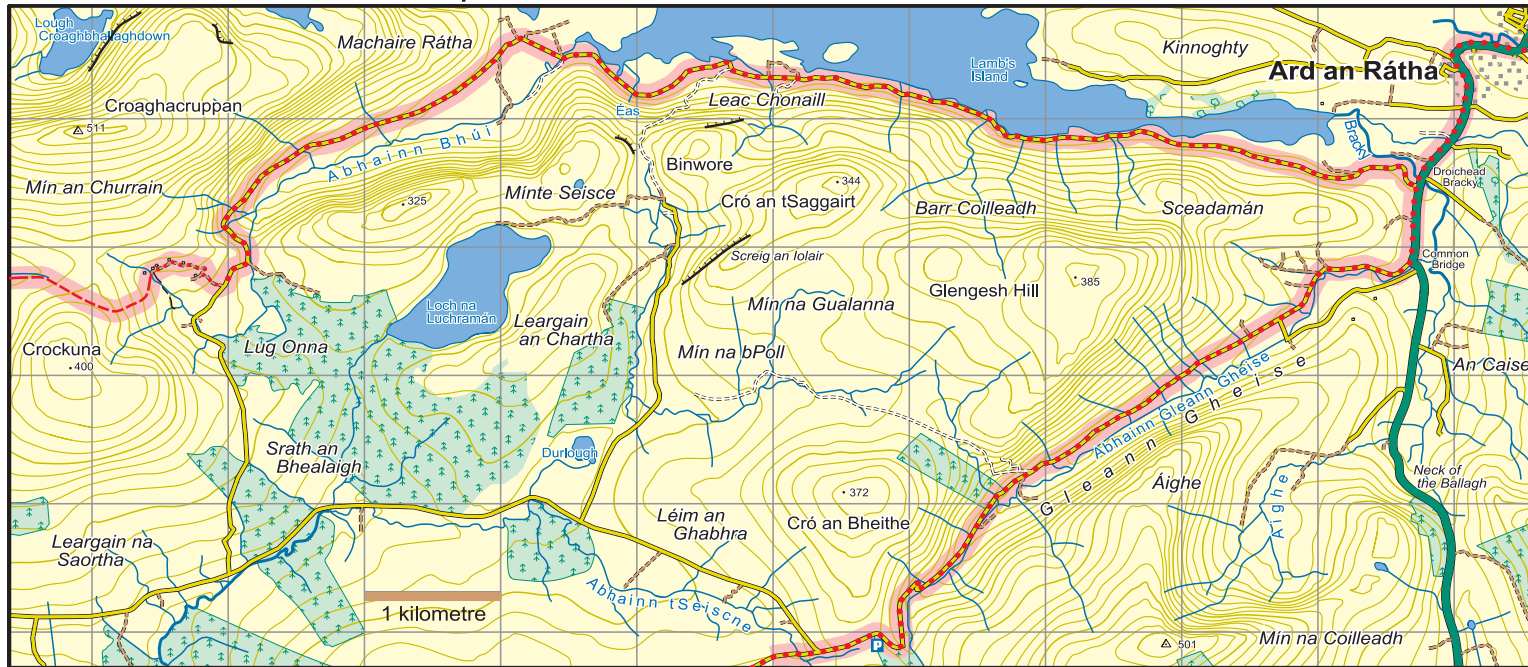

Slí Cholmcille : Map 1 Ard an Rátha to Cró an Bheithe & Crockuna

The National Trails Office encourages trail users to apply the Leave No Trace principles:

1. Plan ahead and prepare
2. Be considerate of others
3. Respect farm animals and wildlife
4. Travel and camp on durable ground
5. Leave what you find
6. Dispose of waste properly
7. Minimise the affects of fire