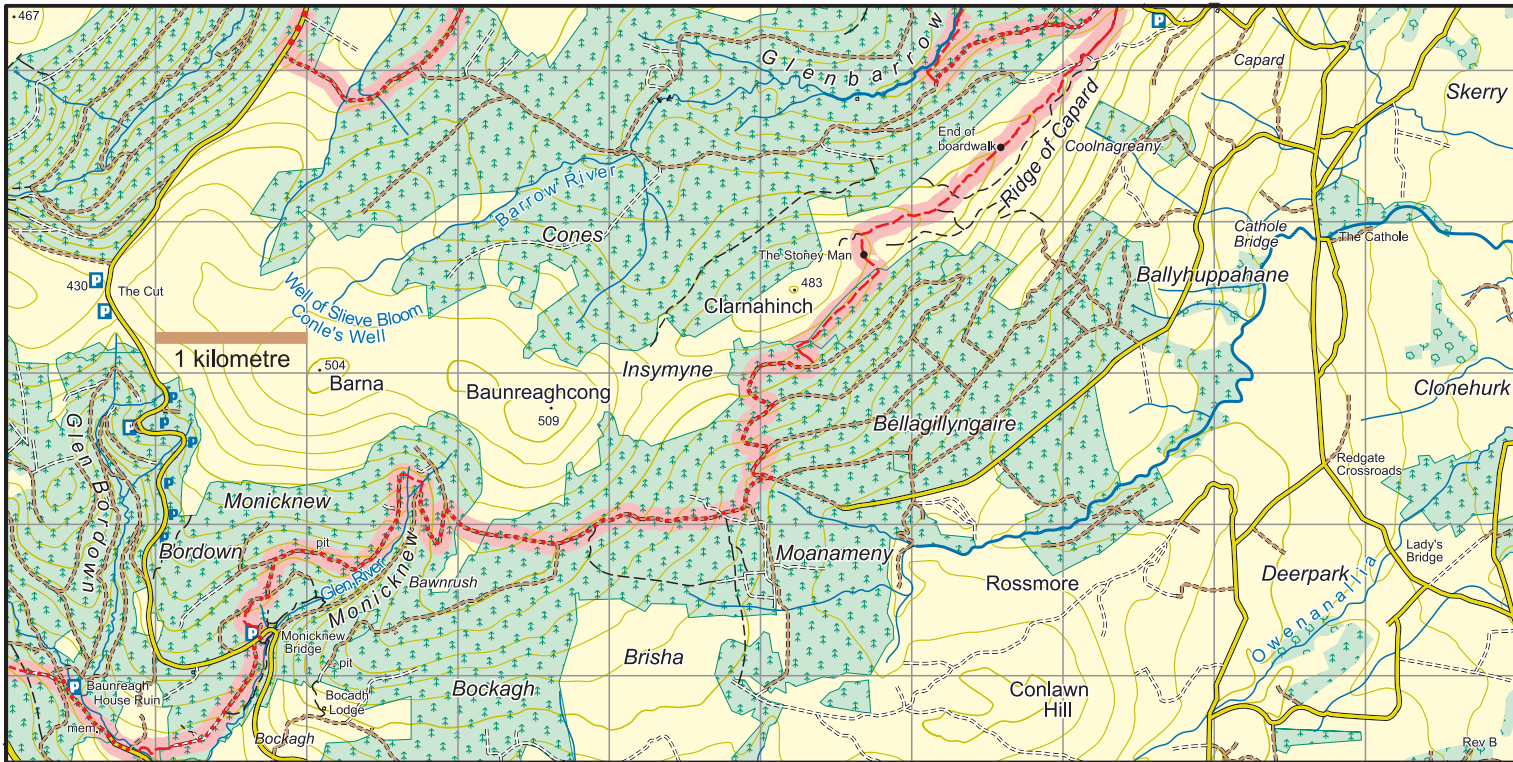

Slieve Bloom Way : Map 2 Capard to Monicknew

This map is made available from the National Trails Office / IrishSports Council, produced by EastWest mapping. The map is intended for personal use only and should not be modified, republished or transmitted in any form without the permission of the National Trails Office. The representation of a track or path on this map does not indicate a right of way. The map includes Ordnance Survey Ireland data made available for display under Permit No. 8658. (c) Ordnance Survey Ireland / Government of Ireland.