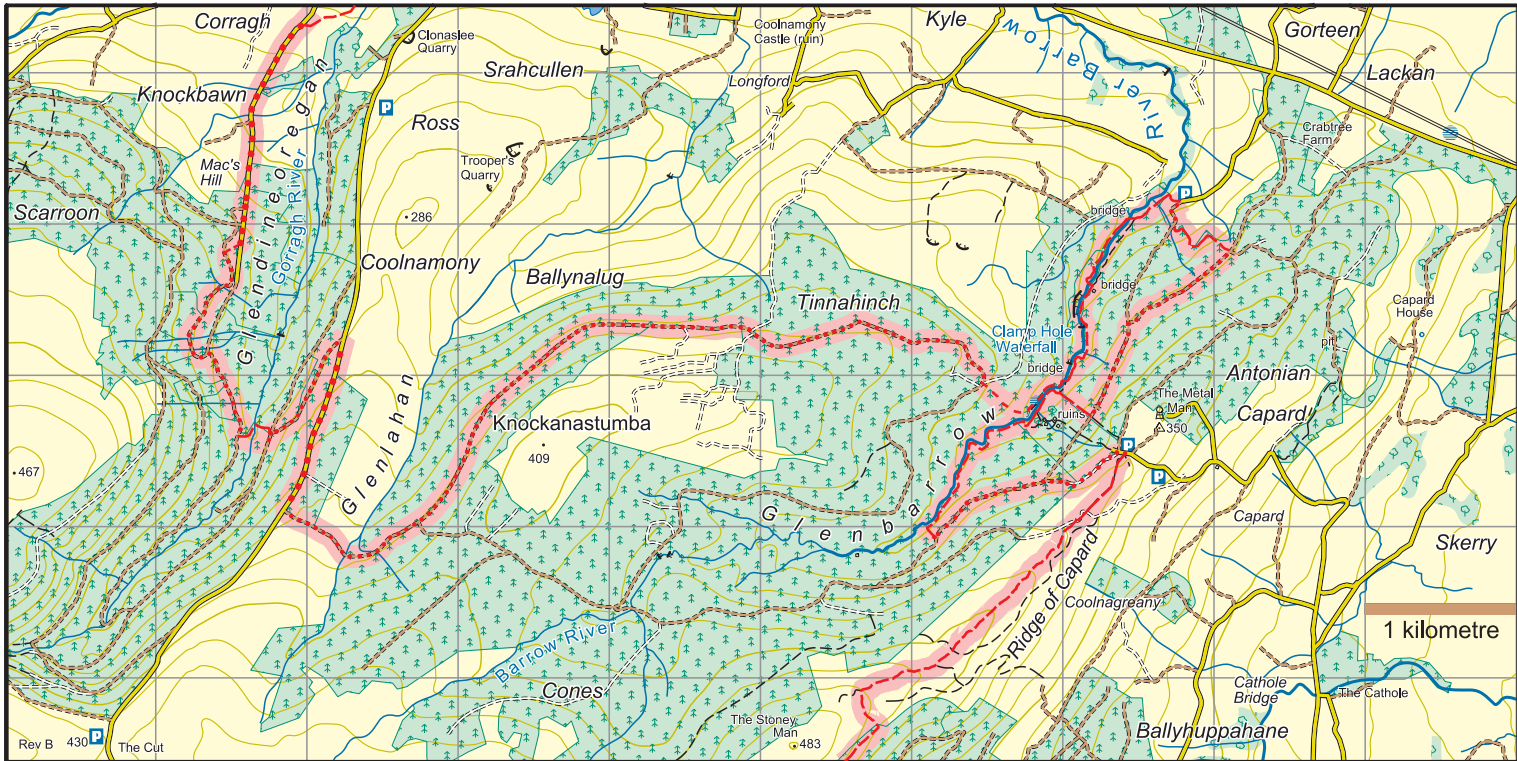

Slieve Bloom Way : Map 1 Glenbarrow to Capard & Glendinoregan

This map is made available from the National Trails Office / IrishSports Council, produced by EastWest mapping. The map is intended for personal use only and should not be modified, republished or transmitted in any form without the permission of the National Trails Office. The representation of a track or path on this map does not indicate a right of way. The map includes Ordnance Survey Ireland data made available for display under Permit No. 8658. (c) Ordnance Survey Ireland / Government of Ireland.