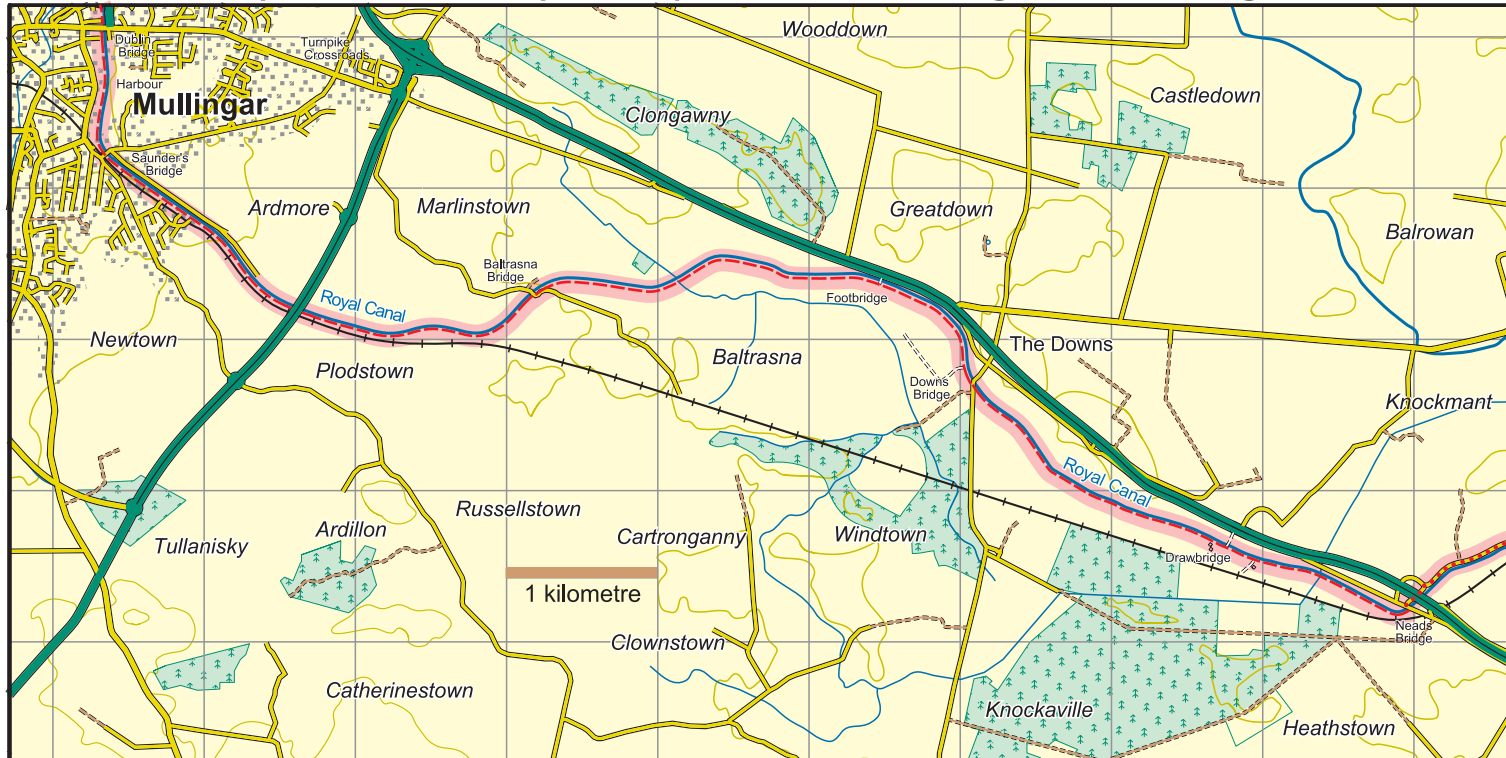

Royal Canal Way : Map 9 Needs Bridge to Mullingar

	National Road
	Main Road
	Minor Road
	Forest/ Dirt Road
	Track
	Rough Path/ No path
	Major power line
	Railway
	County boundary
	Cliff - impassable/small
	Forest - conifer/deciduous
	Car Park
	Church