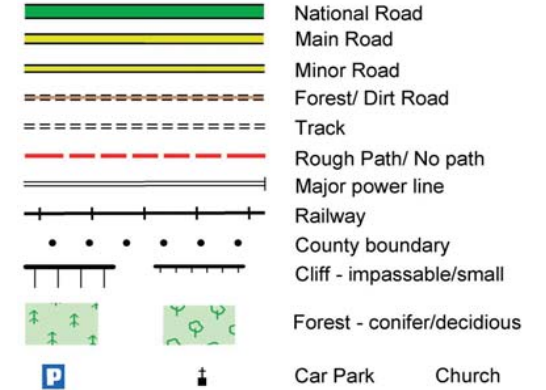

Royal Canal Way : Map 8 Ballasport Bridge to Neads Bridge

The National Trails Office encourages trail users to apply the Leave No Trace principles:

1. Plan ahead and prepare
2. Be considerate of others
3. Respect farm animals and wildlife
4. Travel and camp on durable ground
5. Leave what you find
6. Dispose of waste properly
7. Minimise the affects of fire