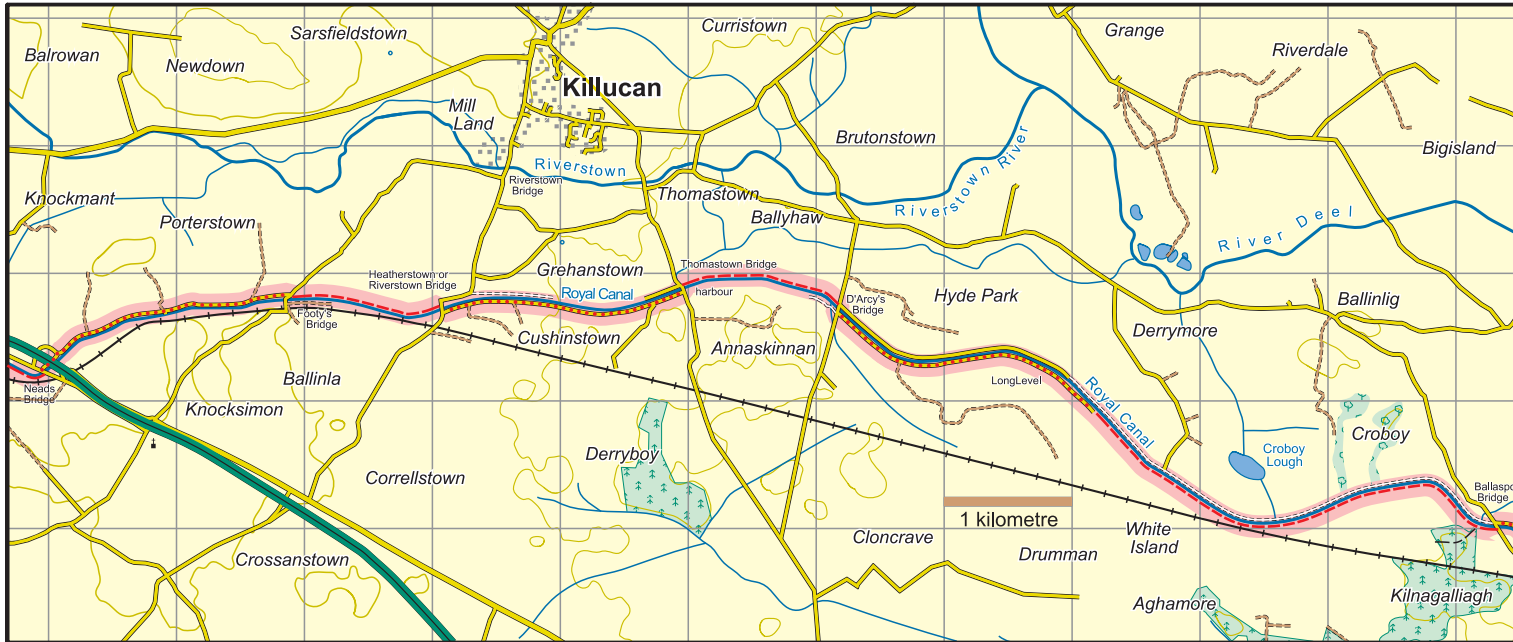

Royal Canal Way : Map 8 Ballasport Bridge to Neads Bridge

The National Trails Office encourages trail users to apply the Leave No Trace principles:

1. Plan ahead and prepare
2. Be considerate of others
3. Respect farm animals and wildlife
4. Travel and camp on durable ground
5. Leave what you find
6. Dispose of waste properly
7. Minimise the affects of fire