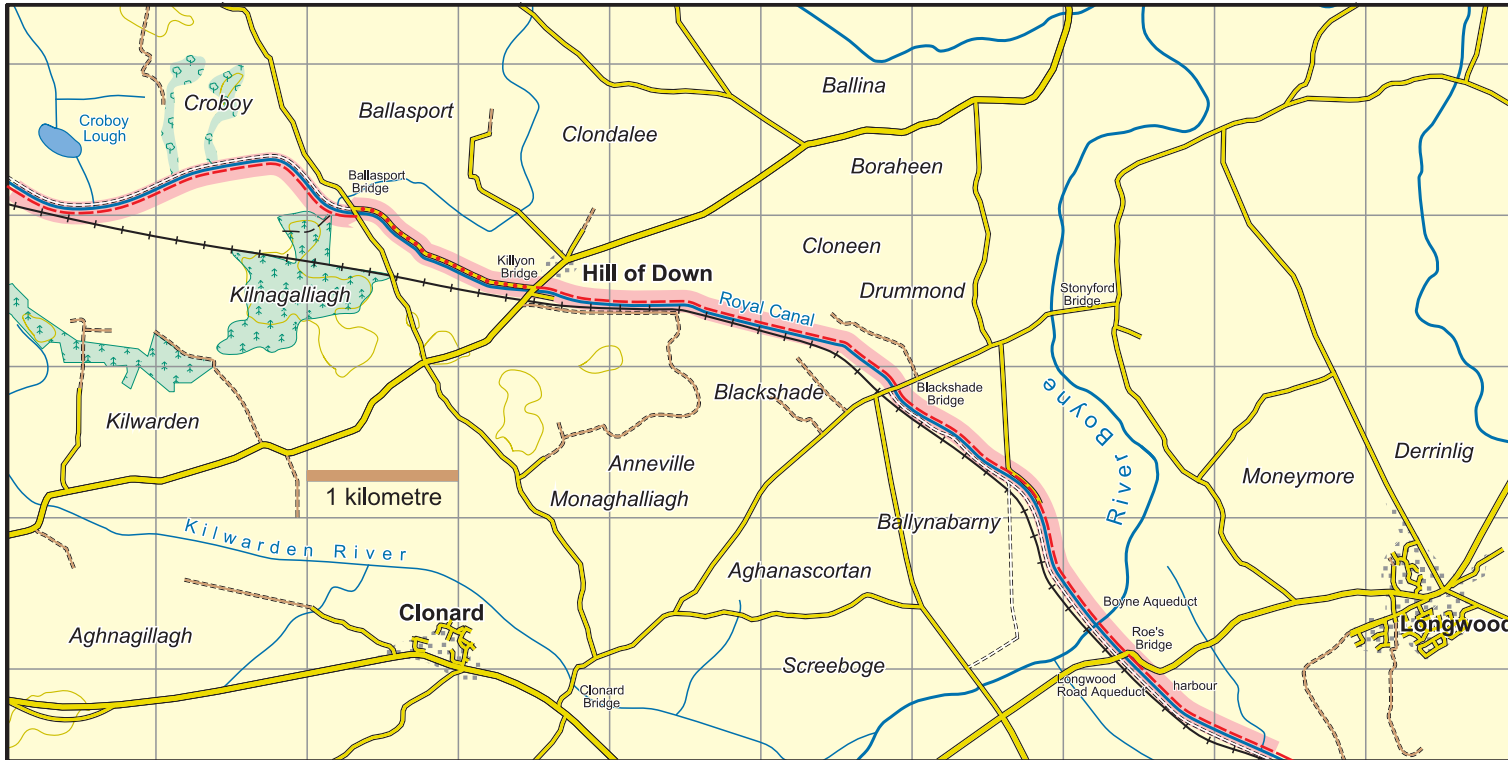

Royal Canal Way : Map 7 Longwood to Ballasport Bridge

The National Trails Office encourages trail users to apply the Leave No Trace principles:

1. Plan ahead and prepare
2. Be considerate of others
3. Respect farm animals and wildlife
4. Travel and camp on durable ground
5. Leave what you find
6. Dispose of waste properly
7. Minimise the affects of fire