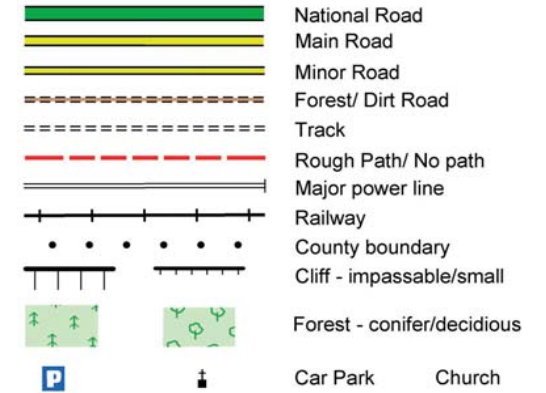

Royal Canal Way : Map 7 Longwood to Ballasport Bridge

The National Trails Office encourages trail users to apply the Leave No Trace principles:

1. Plan ahead and prepare
2. Be considerate of others
3. Respect farm animals and wildlife
4. Travel and camp on durable ground
5. Leave what you find
6. Dispose of waste properly
7. Minimise the affects of fire